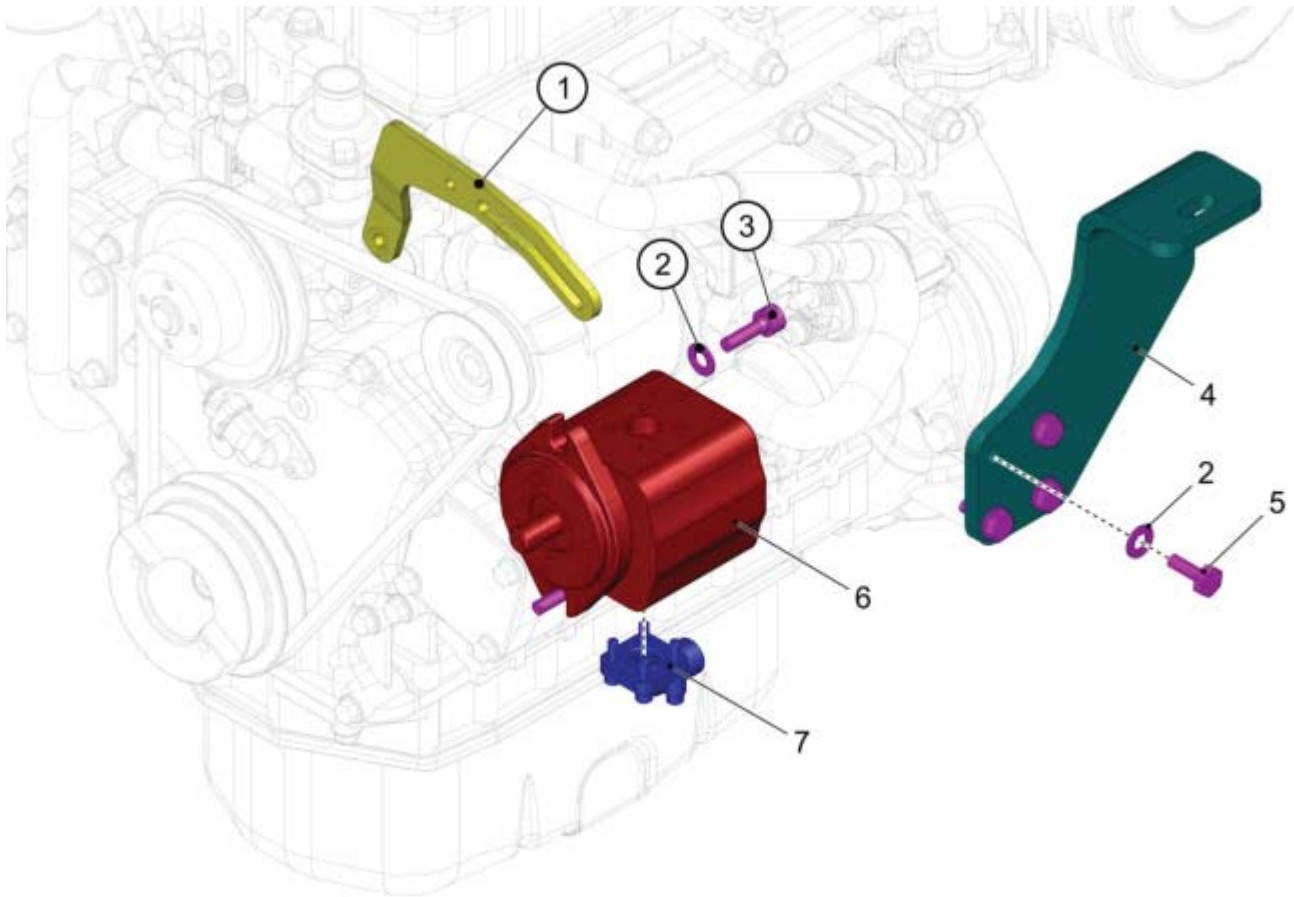

Motor Group

PARTS LIST - MOTOR GROUP

ITEM	PART NO.	QTY	DESCRIPTION
1	01145510	1	CLAMPING LEVER
2	00870090	6	DETENT EDGED WASHER
3	00125430	2	CYLINDER HEAD SCREW
4	01476760	1	ENGINE MOUNT L.H.
5	00053310	6	HEXAGON SCREW
6	01470090	1	GEARED PUMP
7	01010670	1	FLANGE SCREWING