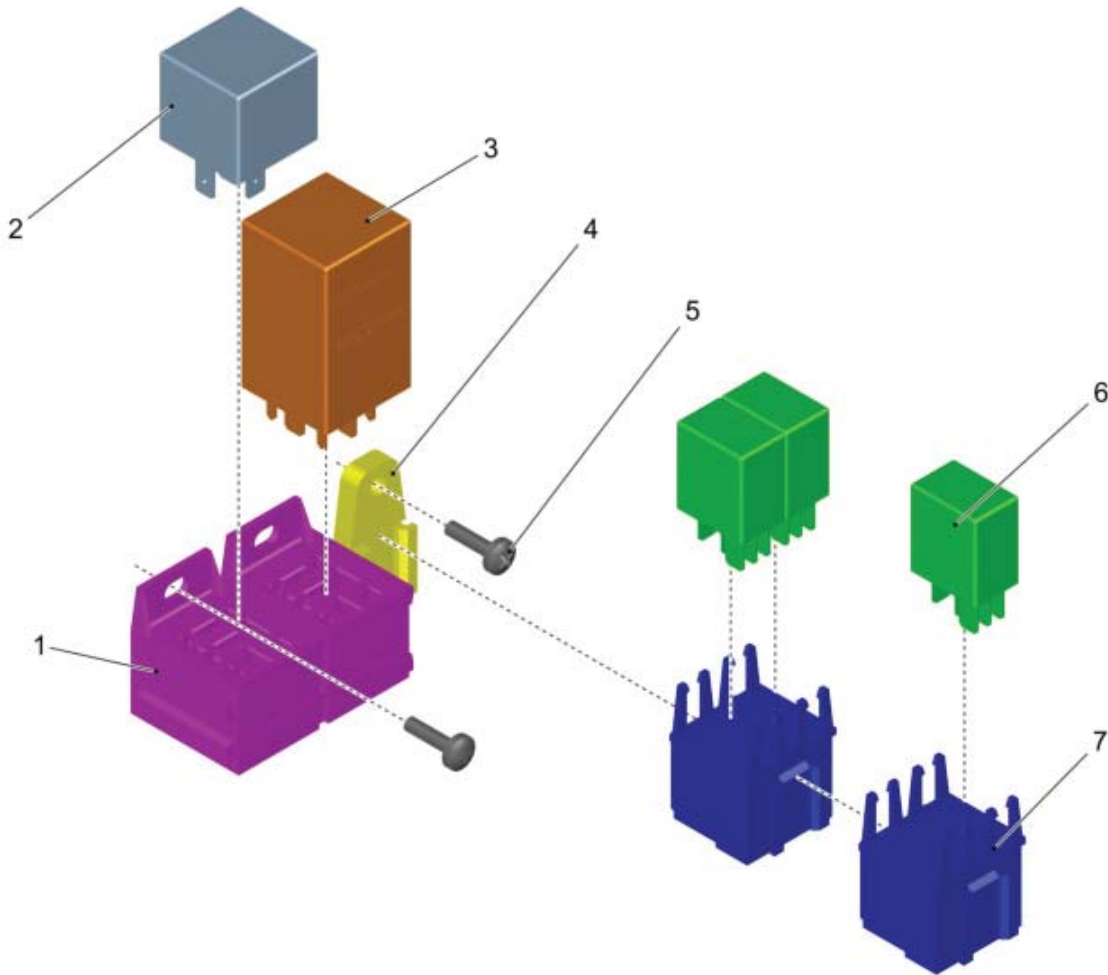

Side Console R.H.

PARTS LIST - SIDE CONSOLE R.H.

ITEM	PART NO.	QTY	DESCRIPTION
1	01018100	2	SOCKET-HOUSING 9-POLE FOR MINI-RELAY
2	00004149102	1	RELAY
3	---	1	SPARE PART ON REQUEST
4	01271780	1	RETAINER
5	00053530	2	LENS HEAD SCREW
6	01470020	3	RELAY
7	01271830	2	RELAY BASE