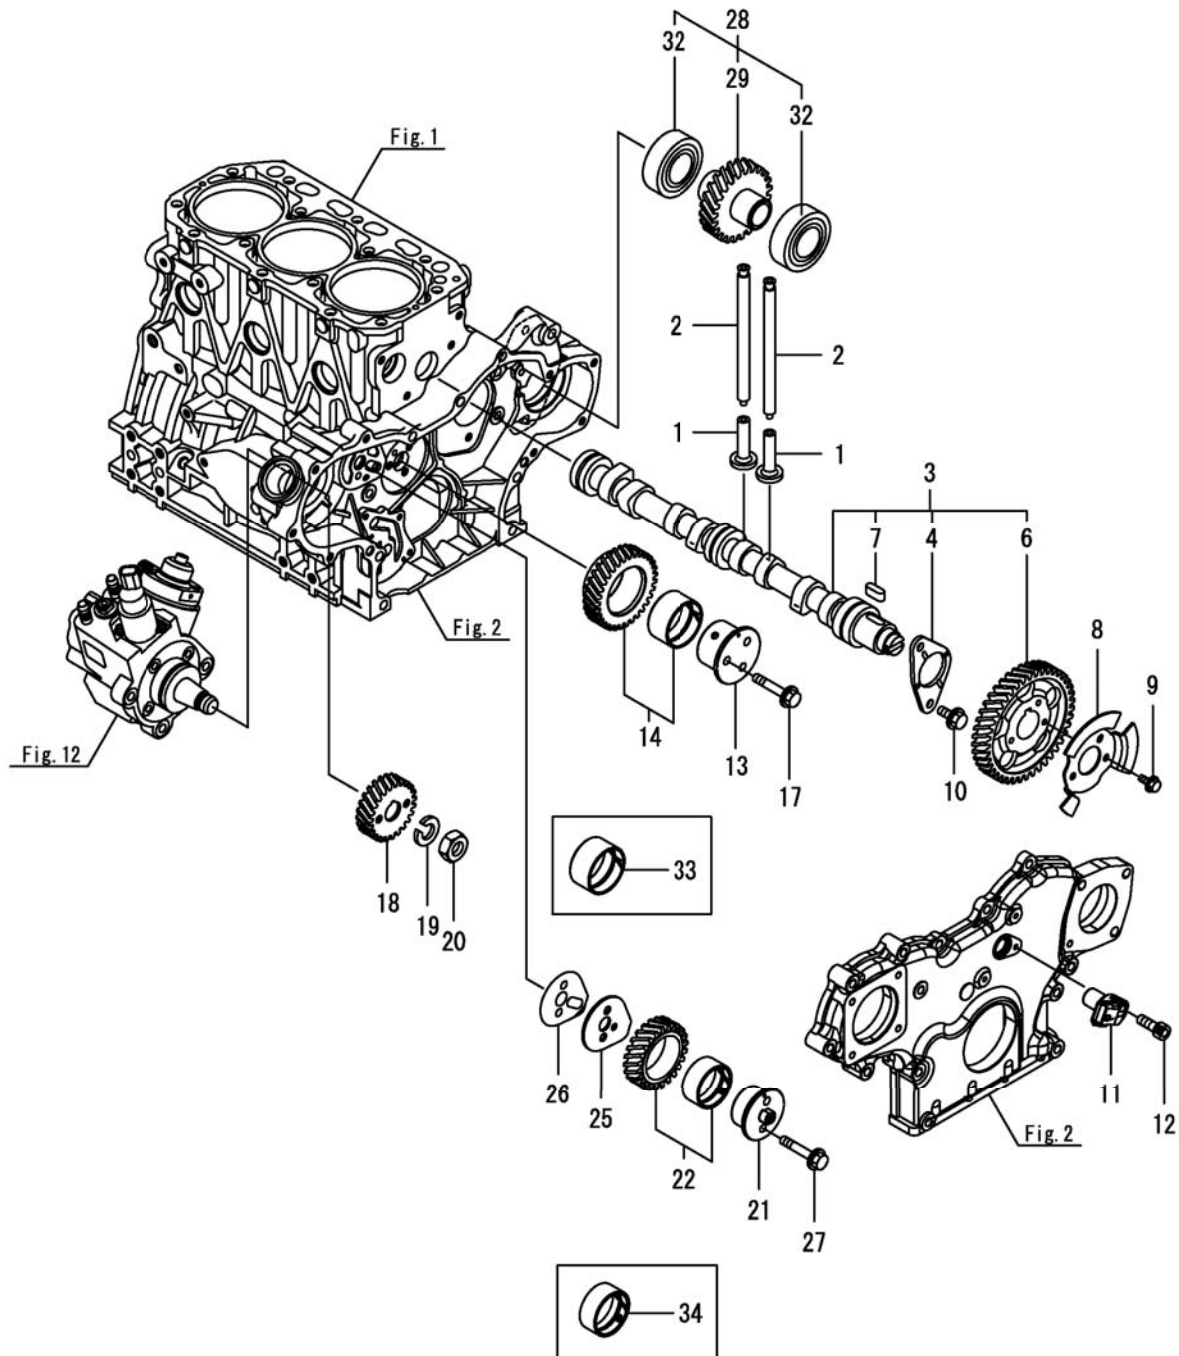

Camshaft - Driving Gear

PARTS LIST - CAMSHAFT - DRIVING GEAR			
ITEM	PART NO.	QTY	DESCRIPTION
1	***	6	SPARE PART ON REQUEST
2	***	6	SPARE PART ON REQUEST
3	***	1	SPARE PART ON REQUEST
4	***	1	SPARE PART ON REQUEST
6	***	1	SPARE PART ON REQUEST
7	***	1	SPARE PART ON REQUEST
8	***	1	SPARE PART ON REQUEST
9	***	3	SPARE PART ON REQUEST
10	***	2	SPARE PART ON REQUEST
11	01478840	1	SPEED SENSOR
12	***	1	SPARE PART ON REQUEST
13	***	1	SPARE PART ON REQUEST
14	***	1	SPARE PART ON REQUEST
17	***	3	SPARE PART ON REQUEST
18	***	1	SPARE PART ON REQUEST
19	***	1	SPARE PART ON REQUEST
20	***	1	SPARE PART ON REQUEST
21	***	1	SPARE PART ON REQUEST
22	***	1	SPARE PART ON REQUEST
25	***	1	SPARE PART ON REQUEST
26	***	1	SPARE PART ON REQUEST
27	***	2	SPARE PART ON REQUEST
28	***	1	SPARE PART ON REQUEST
29	***	1	SPARE PART ON REQUEST
32	***	2	SPARE PART ON REQUEST
33	***	1	SPARE PART ON REQUEST
34	***	1	SPARE PART ON REQUEST