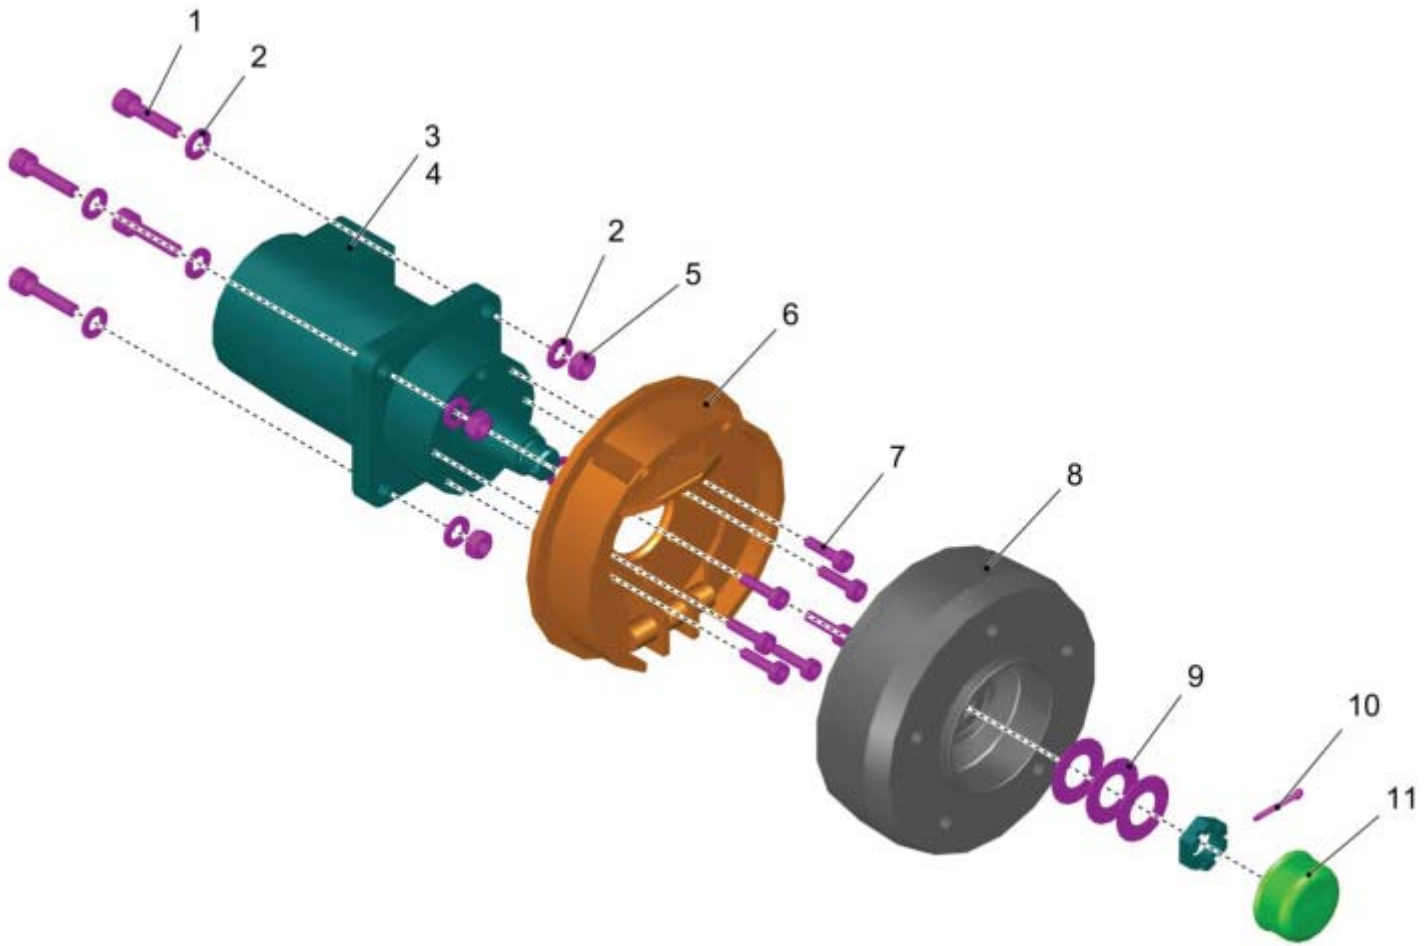

Rear Wheel Drive L.H.

PARTS LIST - REAR WHEEL DRIVE L.H.

ITEM	PART NO.	QTY	DESCRIPTION
1	01142110	4	SOCKET HEAD SCREW
2	00053770	8	WASHER
3	01470050	1	WHEEL MOTOR
4	01473910	1	GASKET SET
5	00966210	4	HEX. NUT
6	01475940	1	BRAKE L.H.
7	00132870	7	SOCKET HEAD SCREW
8	01142230	1	BRAKE DRUM
9	01470740	3	WASHER
10	01143830	1	SPLIT PIN
11	01064780	1	CAP