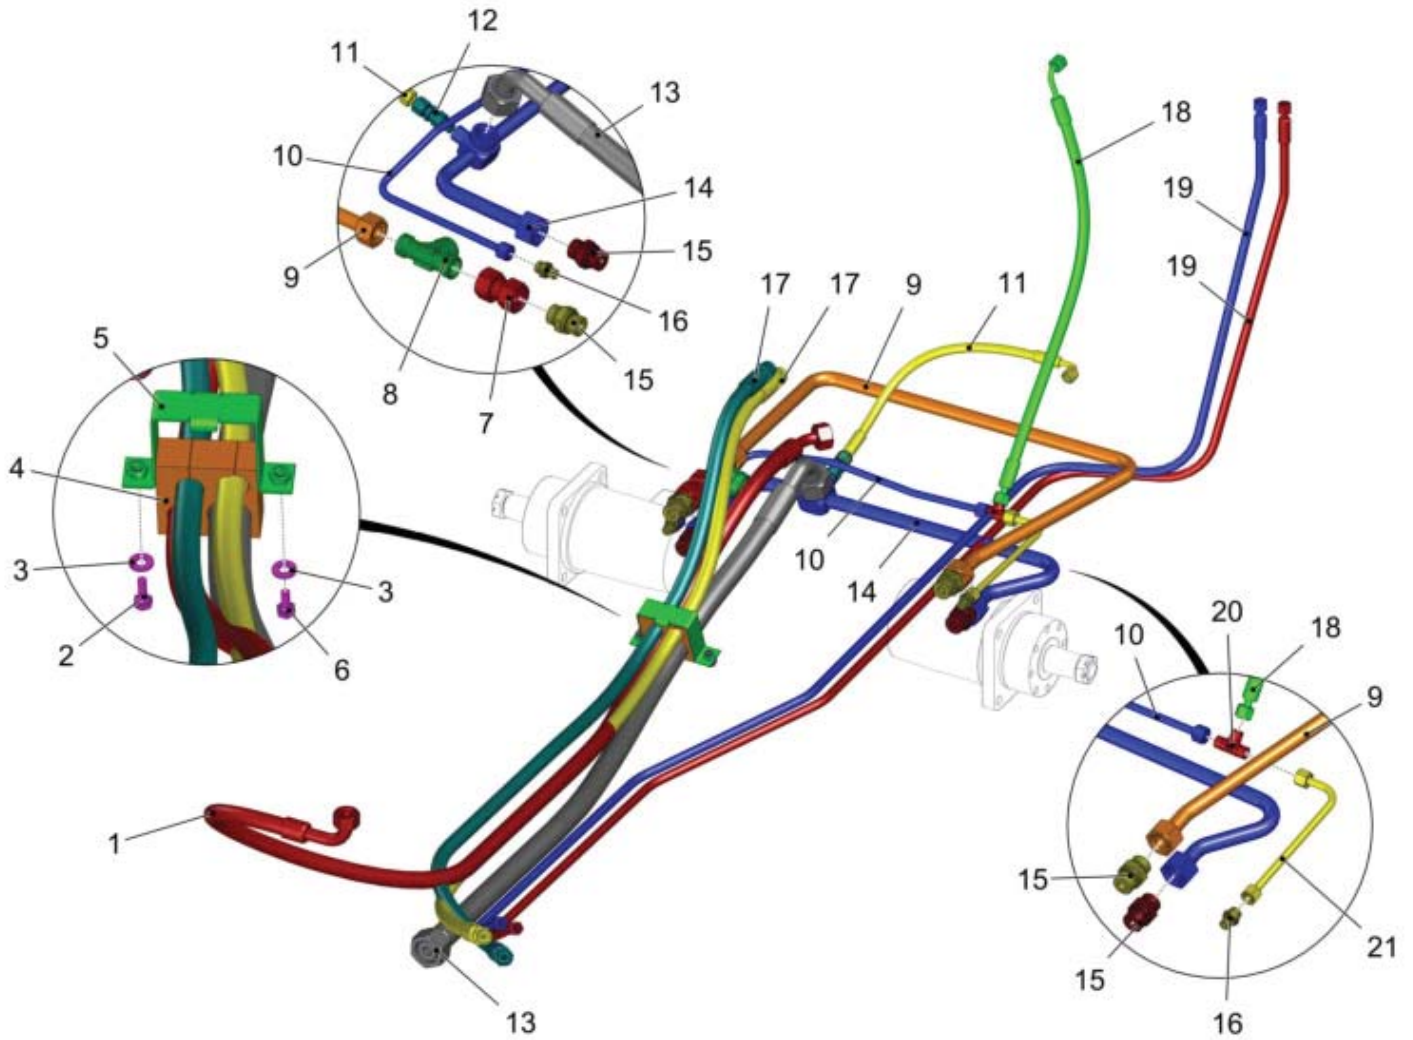

Hydraulics Rear of Vehicle

PARTS LIST - HYDRAULICS REAR OF VEHICLE			
ITEM	PART NO.	QTY	DESCRIPTION
1	01477740	1	HOSE
2	00053090	1	HEXAGON SCREW
3	00740090	2	DETENT EDGED WASHER
4	***		SPARE PART ON REQUEST
5	01476800	1	RETAINING BRACKET
6	00053080	1	HEXAGON SCREW
7	01472110	1	STRAIGHT SCREW CONNECTION
8	01142280	1	REDUCE SCREW CONNECTION
9	03022540	1	HYDRAULIC PIPE
10	03022660	1	HYDRAULIC PIPE
11	***	1	SPARE PART ON REQUEST
12	***	1	SPARE PART ON REQUEST
13	01477380	1	HOSE
14	03022530	1	HYDRAULIC PIPE
15	01142170	4	STRAIGHT SCREW CONNECTION
16	01142180	2	STRAIGHT SCREW CONNECTION
17	01477270	2	HOSE
18	01477820	1	HOSE
19	01471130	2	HOSE
20	00697500	1	T-SCREW CONNECTION
21	03022610	1	HYDRAULIC PIPE