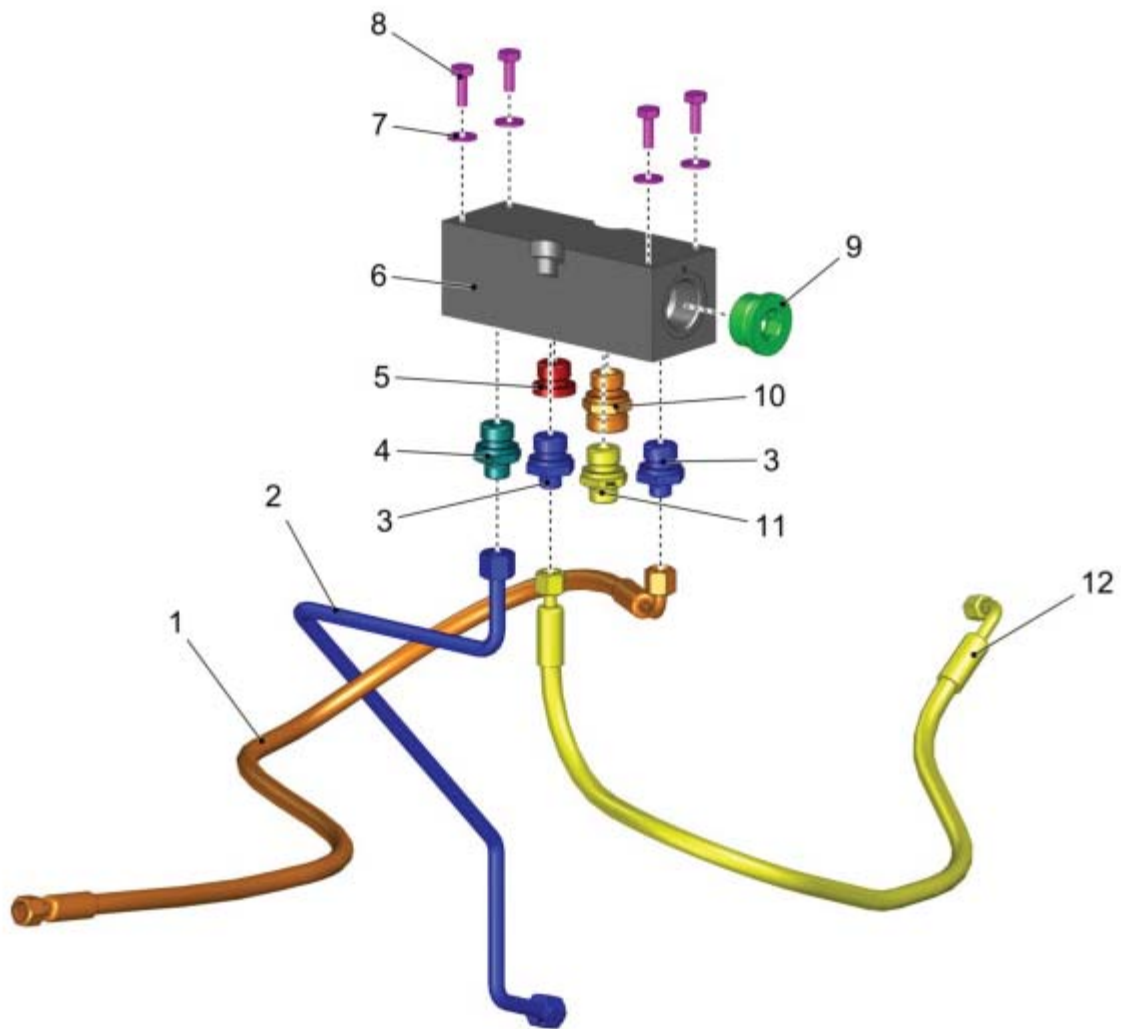

Hydraulics - Return Collection Drain

PARTS LIST - HYDRAULICS - RETURN COLLECTION DRAIN			
ITEM	PART NO.	QTY	DESCRIPTION
1	01477930	1	HOSE
2	03012960	1	HYDRAULIC PIPE
3	01011840	2	STRAIGHT SCREW CONNECTION
4	00870230	1	STRAIGHT SCREW CONNECTION
5	01490130	1	LOCKING SCREW
6	01470520	1	RETURN COLLECTION DRAIN
7	00740090	4	DETENT EDGED WASHER
8	00053090	4	HEXAGON SCREW
9	01082730	1	LOCKING BOLT
10	01010630	1	STRAIGHT SCREW CONNECTION
11	01011830	1	STRAIGHT SCREW CONNECTION
12	01471070	1	HOSE