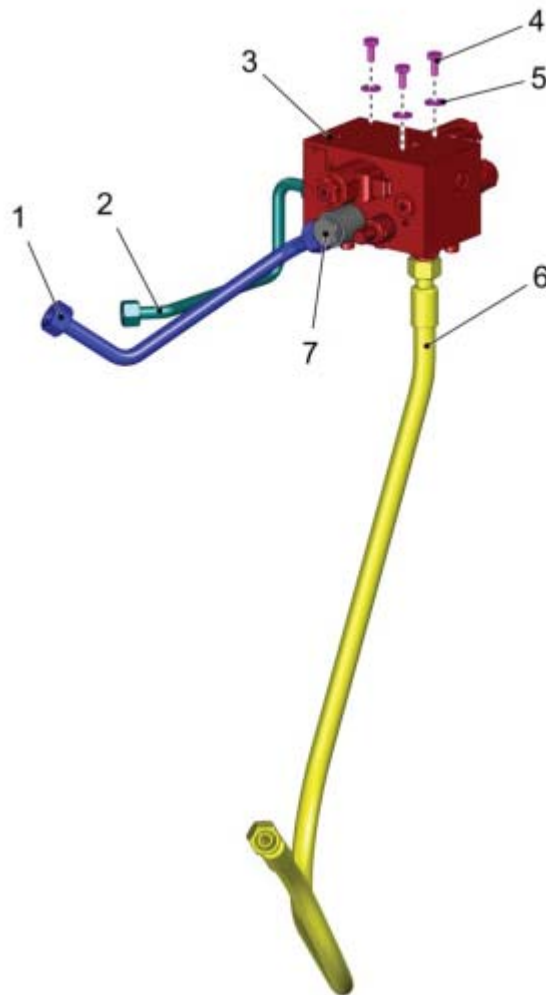

Control Block 2

**NO
PICTURE
AVAILABLE**

PARTS LIST - CONTROL BLOCK 2	
PART NO.	DESCRIPTION
01141690	SEALING KIT
01473180	SOLENOID COIL
01141700	SEALING KIT
01141590	SOLENOID COIL
01141700	SEALING KIT
01141590	SOLENOID COIL
01141620	PRESSURE RELIEF CARTRIDGE
01473450	PRESSURE BALANCE
01473470	VALVE
01141730	SEALING KIT
01145600	LOCKING SCREW
01145680	SCREWING
00870240	STRAIGHT SCREW CONNECTION
01142180	STRAIGHT SCREW CONNECTION
01472980	SCREWING
01145620	STRAIGHT SCREW CONNECTION
00048290	STRAIGHT SCREW CONNECTION
01092430	ADJUSTMENT ANGLE SCREW CONNECTION
01141730	SEALING KIT
01473460	GASKET SET
01473170	DIRECTIONAL CONTROL VALVE
01473480	DIRECTIONAL CONTROL VALVE
01141630	DIRECTIONAL CONTROL VALVE
01141630	DIRECTIONAL CONTROL VALVE

Hydraulics to Valve Manifold

PARTS LIST - HYDRAULICS TO VALVE MANIFOLD			
ITEM	PART NO.	QTY	DESCRIPTION
1	03022890	1	HYDRAULIC PIPE
2	03023040	1	HYDRAULIC PIPE
3	01474090	1	VALVE MANIFOLD 1
4	00053080	3	HEXAGON SCREW
5	00740090	3	DETENT EDGED WASHER
6	01470360	1	HOSE
7	00872590	1	SWIVELLING SCREW-FITTING