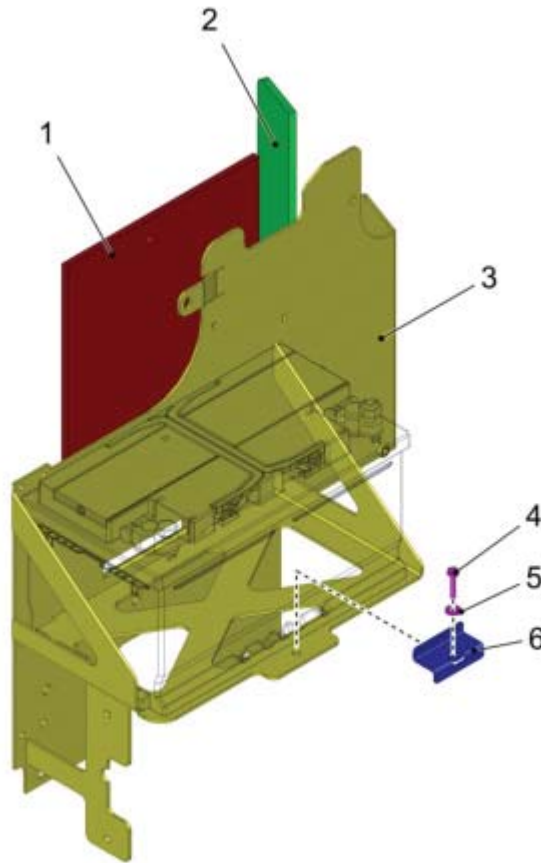

Battery Holder

PARTS LIST - BATTERY HOLDER			
ITEM	PART NO.	QTY	DESCRIPTION
1	01477290	1	HEAT PROTECTION
2	01477300	1	HEAT PROTECTION
3	03022490	1	BATTERY SUPPORT
4	00053030	1	HEXAGON SCREW
5	00730940	1	DETENT EDGED WASHER
6	01475750	1	CLAMPING PLATE