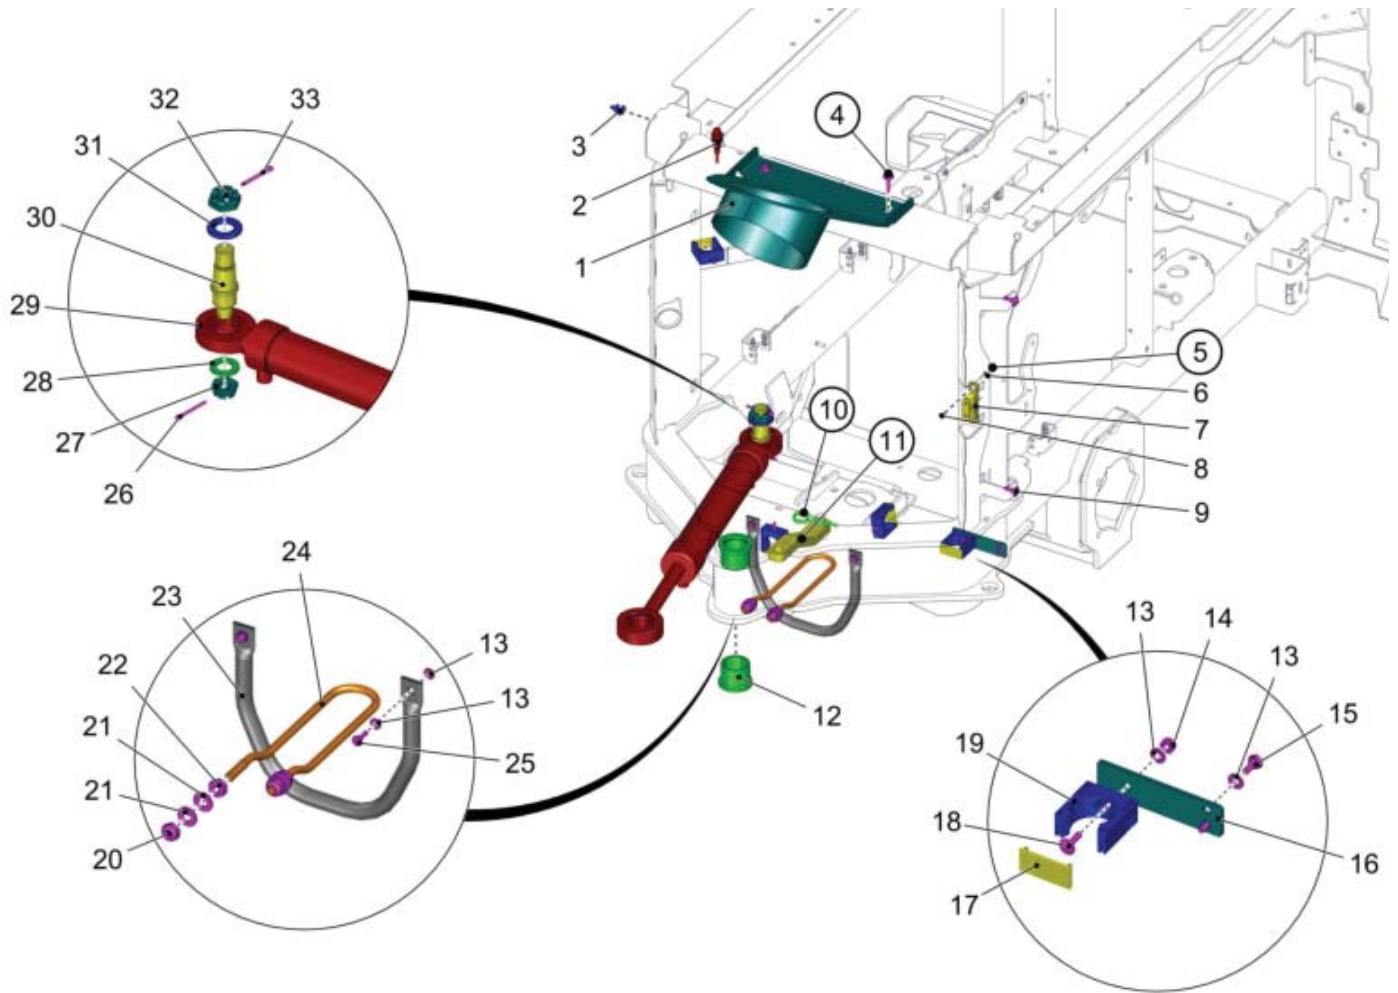

Rear End of Vehicle

PARTS LIST - REAR END OF VEHICLE			
ITEM	PART NO.	QTY	DESCRIPTION
1	01475790	1	HOSE SUPPORT
2	01221760	1	SWITCH
3	01493440	1	RETAINER
4	00959230	2	HEX.BOLT
5	00051340	2	HEX. NUT
6	00053720	2	WASHER
7	01477260	1	BALL LATCH
8	01477670	2	COUNTERSUNK SCREW
9	01000670	2	LENS FLANGE SCREW
10	00861550	1	COTTER PIN
11	01065170	1	LOCKING HOLDER
12	01061260	2	SLIDE BEARING BUSH
13	00740280	7	WASHER
14	00051520	1	HEX. NUT
15	00104500	2	HEXAGON SCREW
16	01477310	1	HOLDING PLATE
17	---	1	SPARE PART ON REQUEST
18	01015340	1	LENS FLANGE SCREW
19	01477570	1	HOSE SUPPORT
20	00051500	2	HEX. NUT
21	00740290	4	DETENT EDGED WASHER
22	00053360	2	HEX. NUT
23	01471440	1	BRACKET
24	01471450	1	BRACKET
25	00053010	2	HEX.BOLT
26	00054880	1	SPLIT PIN
27	00047760	1	SLOTTED NUT
28	00053810	1	WASHER
29	01470270	1	STEERING CYLINDER
30	01476930	1	DRUM BOLT
31	00743290	1	WASHER
32	00048400	1	SLOTTED NUT
33	00027880	1	COTTER PIN