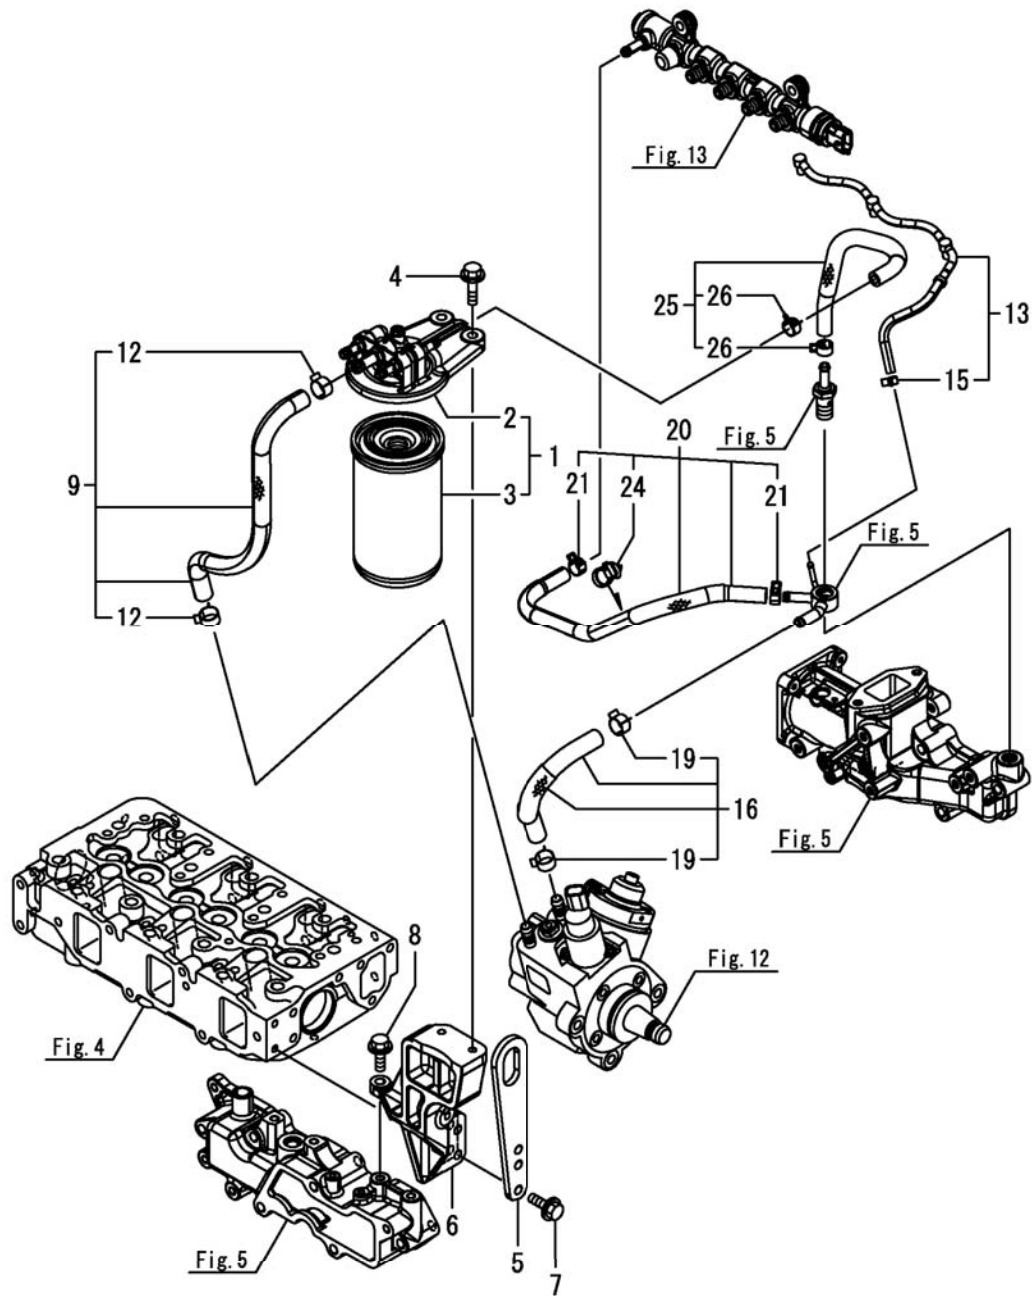

Fuel Pipe

PARTS LIST - FUEL PIPE			
ITEM	PART NO.	QTY	DESCRIPTION
1	01478640	1	FILTER ASSY, FUEL
2	***	1	SPARE PART ON REQUEST
3	01477080	1	FUEL FILTER
4	01479220	1	BOLT, M8X 30 PLATED
5	***	1	SPARE PART ON REQUEST
6	***	1	
7	01479270	2	BOLT, M8X 25 PLATED
8	01479270	1	BOLT, M8X 25 PLATED
9	01478650	1	PIPE ASSY, FUEL
12	***	2	SPARE PART ON REQUEST
13	01478660	1	PIPE ASSY, RETURN
15	***	1	SPARE PART ON REQUEST
16	01478670	1	PIPE ASSY, RETURN
19	***	2	SPARE PART ON REQUEST
20	01478680	1	PIPE ASSY, RETURN
21	***	2	SPARE PART ON REQUEST
24	***	1	SPARE PART ON REQUEST
25	01478690	1	PIPE ASSY, RETURN
26	***	2	SPARE PART ON REQUEST