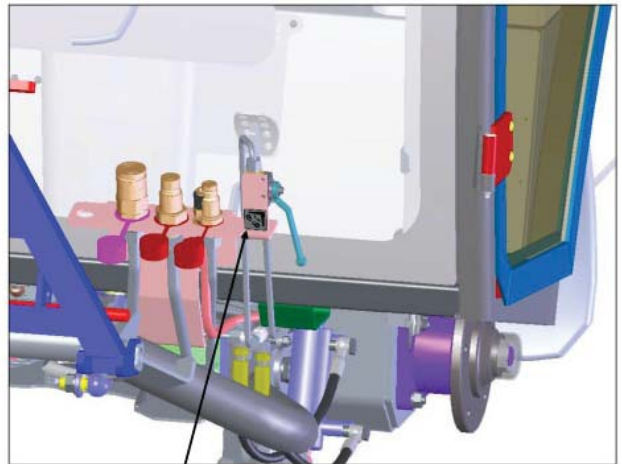

PARTS LIST - LABELS			
ITEM	PART NO.	QTY	DESCRIPTION
1	01473350	1	DECAL PRESSURE RELEASE
2	01497720	2	DECAL LEVEL INDICATOR