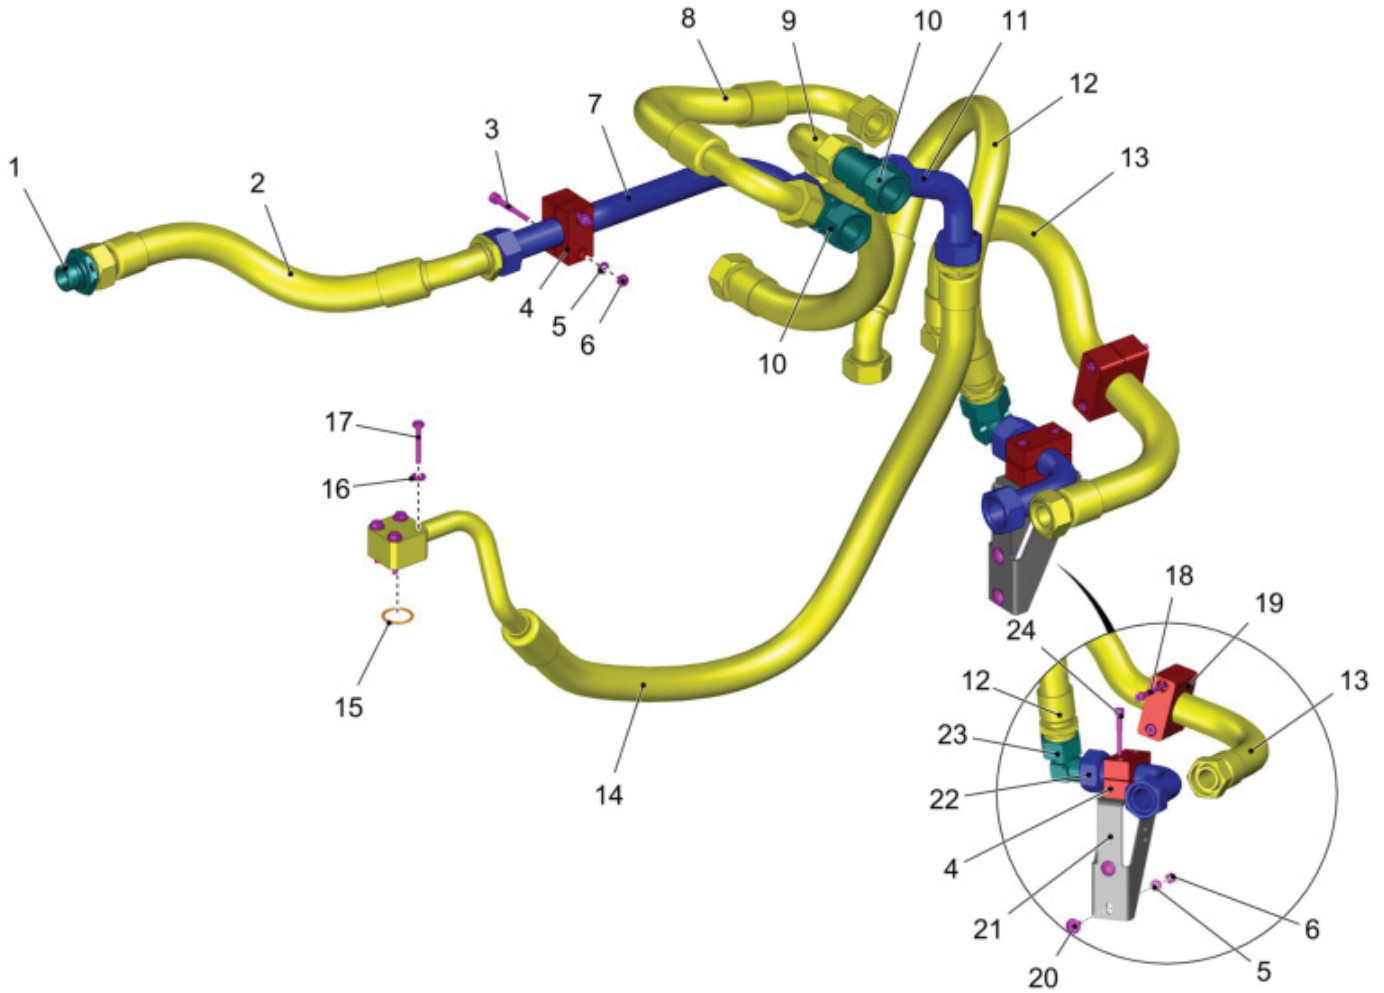

Hydraulics Rear of Vehicle

PARTS LIST - HYDRAULICS REAR OF VEHICLE			
ITEM	PART NO.	QTY	DESCRIPTION
1	01140520	1	STRAIGHT SCREW CONNECTION
2	01477520	1	HYDRAULIC HOSE
3	00102130	2	CYLINDER HEAD SCREW
4	01082720	2	PAIR OF CLAMPING
5	00053730	1	WASHER
6	00051520	2	HEX. NUT
7	03023050	1	HYDRAULIC PIPE
8	01477330	1	HYDRAULIC HOSE
9	01477600	1	HYDRAULIC HOSE
10	01165070	2	SCREW CONNECTION -L
11	03022880	1	HYDRAULIC PIPE
12	01477540	1	HYDRAULIC HOSE
13	01477750	1	HYDRAULIC HOSE
14	01476890	1	HYDRAULIC HOSE 25 DX-935
15	01146200	1	O-RING
16	00730940	4	DETENT EDGED WASHER
17	00053050	4	HEX.BOLT
18	01271540	2	SOCKET HEAD SCREW
19	01477410	1	PAIR OF CLAMPING
20	00076540	2	ROUND HEAD SCREW
21	01476770	1	RETAINER
22	03023110	1	HYDRAULIC PIPE
23	01142160	1	ADJUSTMENT ANGLE SCREW CONNECTION
24	01143070	2	SOCKET HEAD SCREW