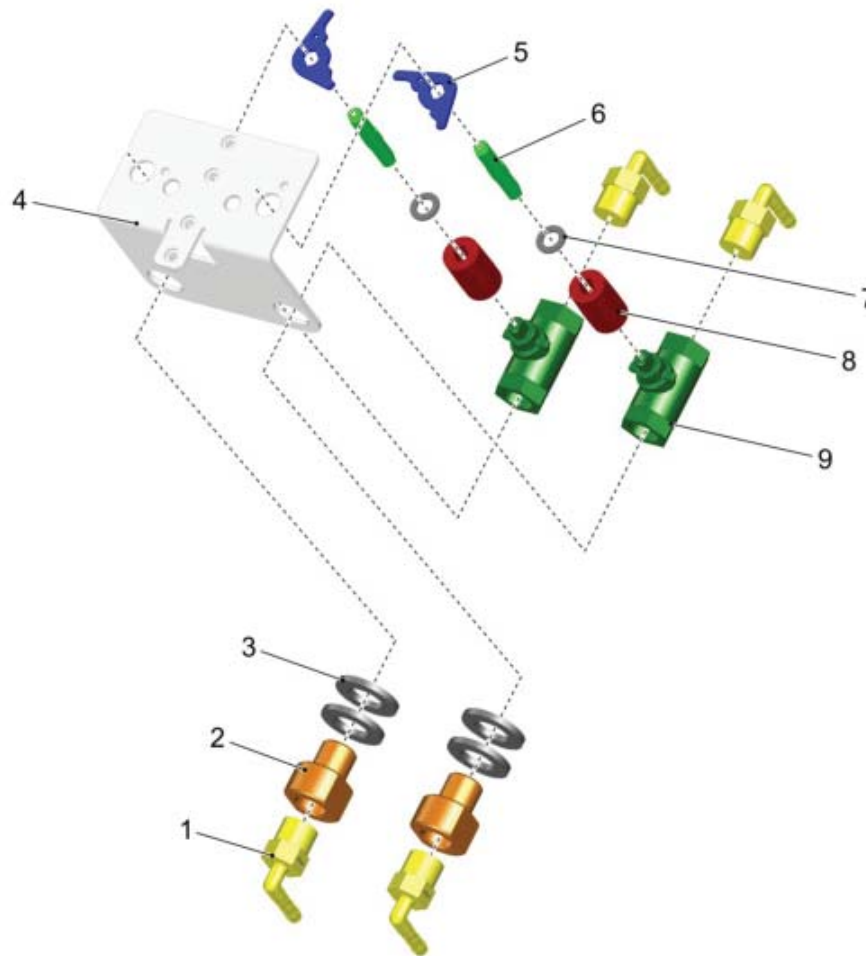

Water Valve

PARTS LIST - WATER VALVE			
ITEM	PART NO.	QTY	DESCRIPTION
1	01066760	4	SCREWED PLUG
2	01077630	2	SCREW
3	00053790	4	WASHER
4	01499240	1	ANGLE
5	01475270	2	CHARGE SHEET METAL
6	01472590	2	SHAFT
7	00055590	2	ADJUSTING WASHER
8	01078400	2	CONNECTING PIECE
9	00956340	2	BALL COCK
10	03007630	1	SEALING BAND (SPOOL WITH 12M)