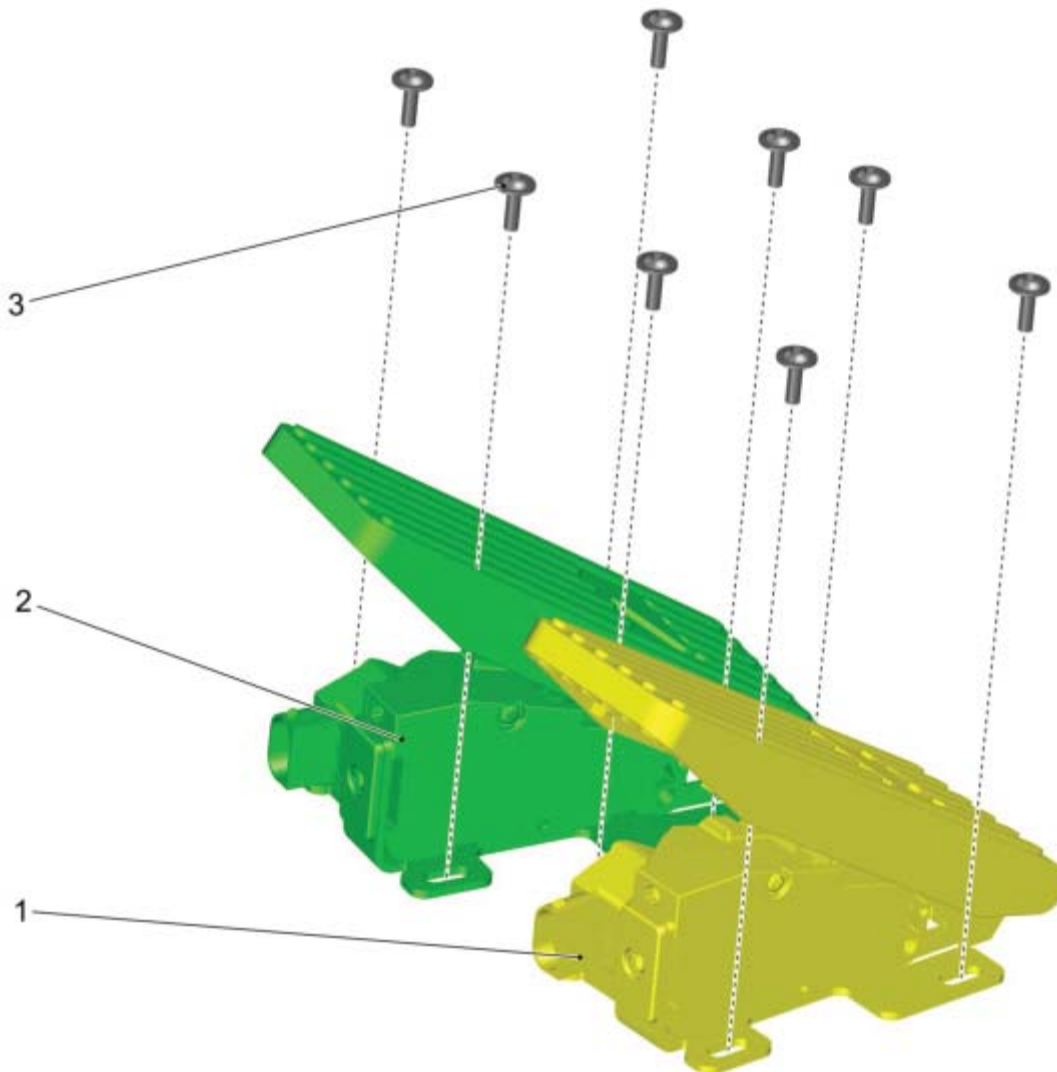

Accelerator Pedal

PARTS LIST - ACCELERATOR PEDAL			
ITEM	PART NO.	QTY	DESCRIPTION
1	01498610	1	ACCELERATOR PEDAL (BACKWARD)
2	01498550	1	ACCELERATOR PEDAL (FORWARD)
3	01017640	8	LENS FLANGE SCREW