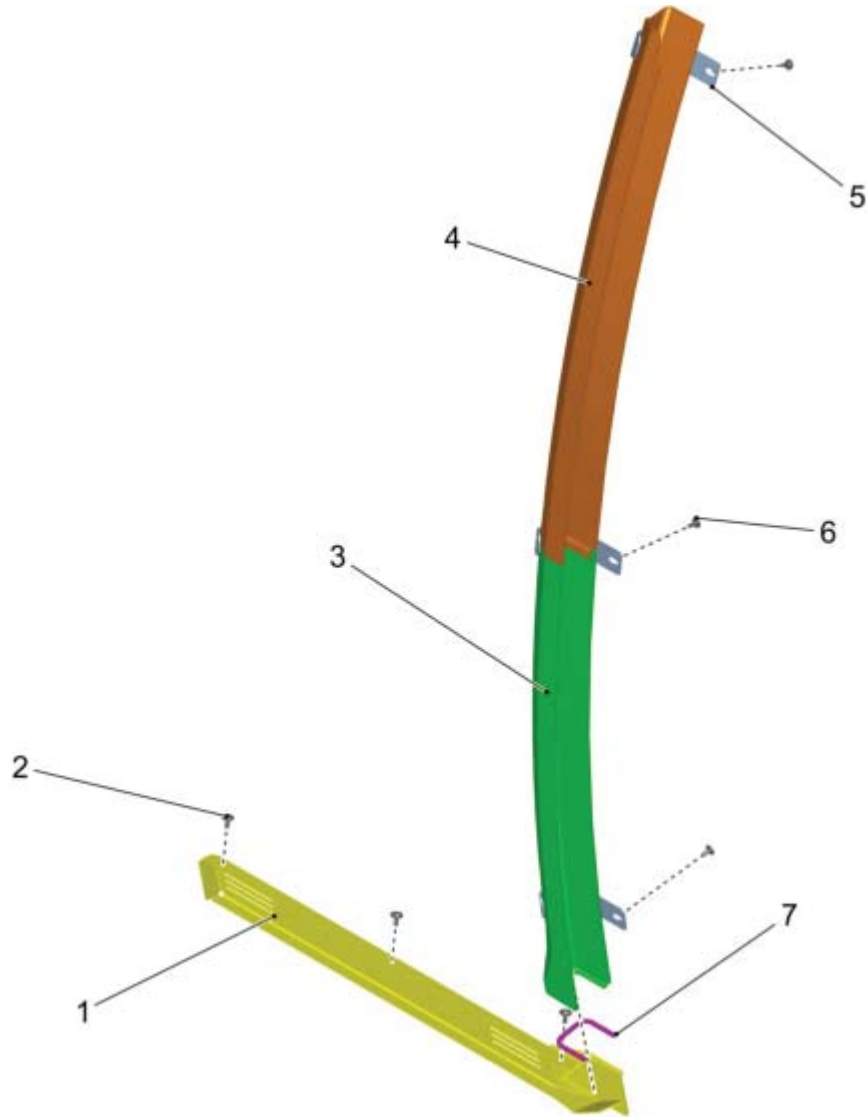

Cabin Heater Ducts

PARTS LIST - CABIN HEATER DUCTS			
ITEM	PART NO.	QTY	DESCRIPTION
1	01167670	1	HEATER DUCT
2	01000850	3	LENS FLANGE SCREW
3	01168310	1	HEATER DUCT
4	01168300	1	HEATER DUCT
5	01168290	3	MOUNTING ANGLE
6	01168030	3	LENS FLANGE SCREW
7	01498940	1	GASKET