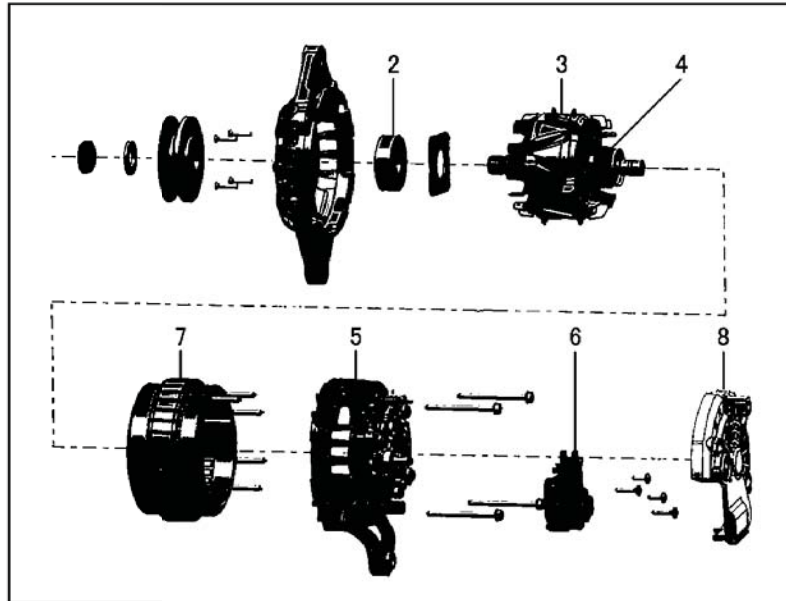

Generator

PARTS LIST - GENERATOR			
ITEM	PART NO.	QTY	DESCRIPTION
1	01477100	1	GENERATOR
2	***	1	SPARE PART ON REQUEST
3	***	1	SPARE PART ON REQUEST
4	***	1	SPARE PART ON REQUEST
5	***	1	SPARE PART ON REQUEST
6	***	1	SPARE PART ON REQUEST
7	***	1	SPARE PART ON REQUEST
8	***	1	SPARE PART ON REQUEST
9	***	1	SPARE PART ON REQUEST
10	01478700	1	PIECE, DISTANCE
11	***	1	SPARE PART ON REQUEST
12	***	1	SPARE PART ON REQUEST
13	01478710	1	ADJUSTER, BELT