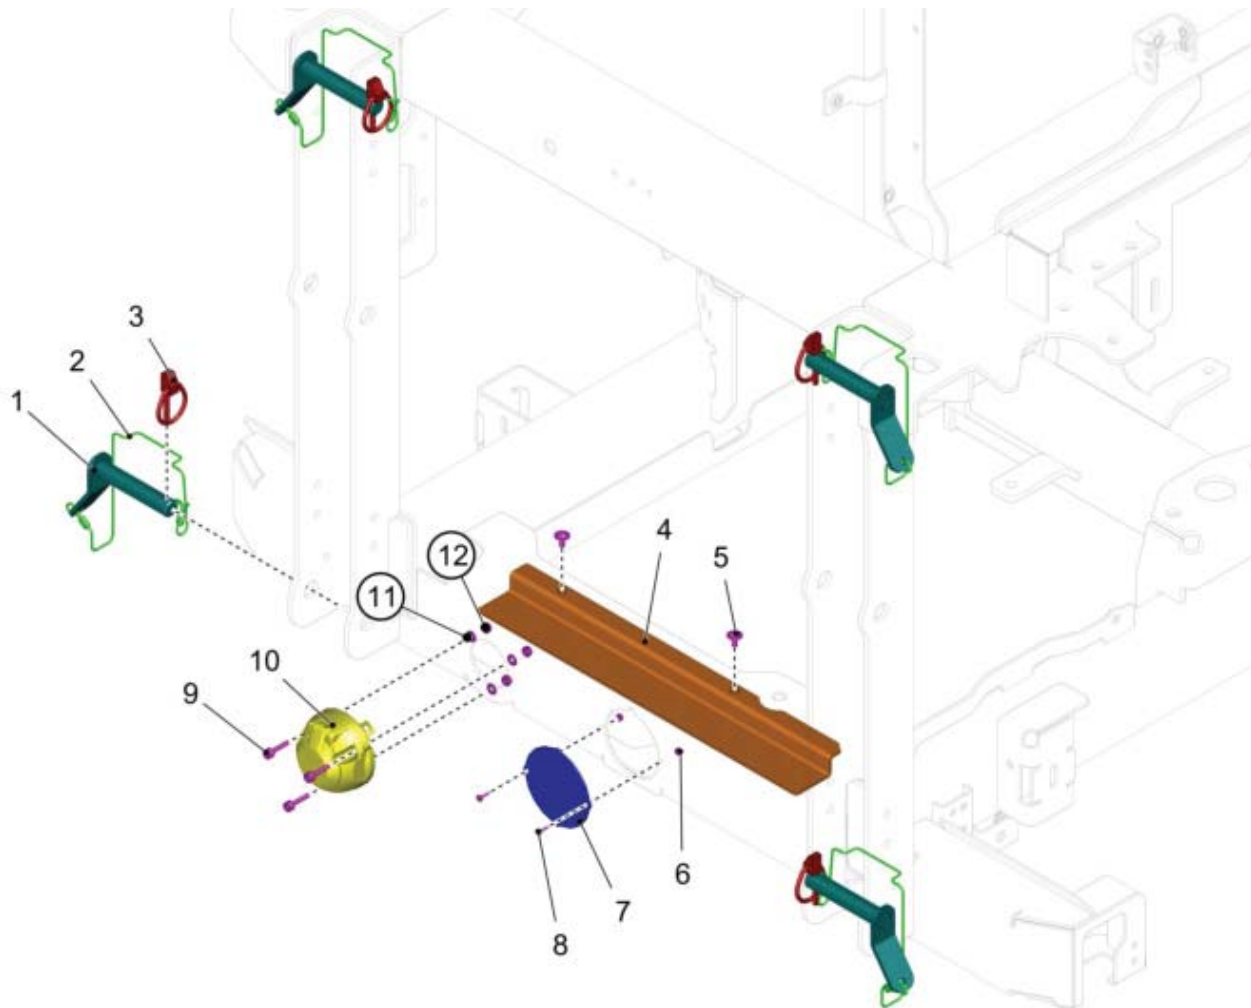

Rear End of Vehicle

PARTS LIST - REAR END OF VEHICLE

ITEM	PART NO.	QTY	DESCRIPTION
1	01474710	4	BOLT WELDED
2	***		SPARE PART ON REQUEST
3	00710090	4	CONNECTOR
4	01477640	1	CABLE CHANNEL
5	01072520	2	LENS FLANGE SCREW
6	00022200	2	HEX. NUT
7	01475700	1	COVERING
8	00042350	2	HEX.BOLT
9	00126260	3	CYLINDER HEAD SCREW
10	01491090	1	WATERTIGHT POWER SOCKET 7-PIN
11	00053720	3	WASHER
12	00051340	3	HEX. NUT