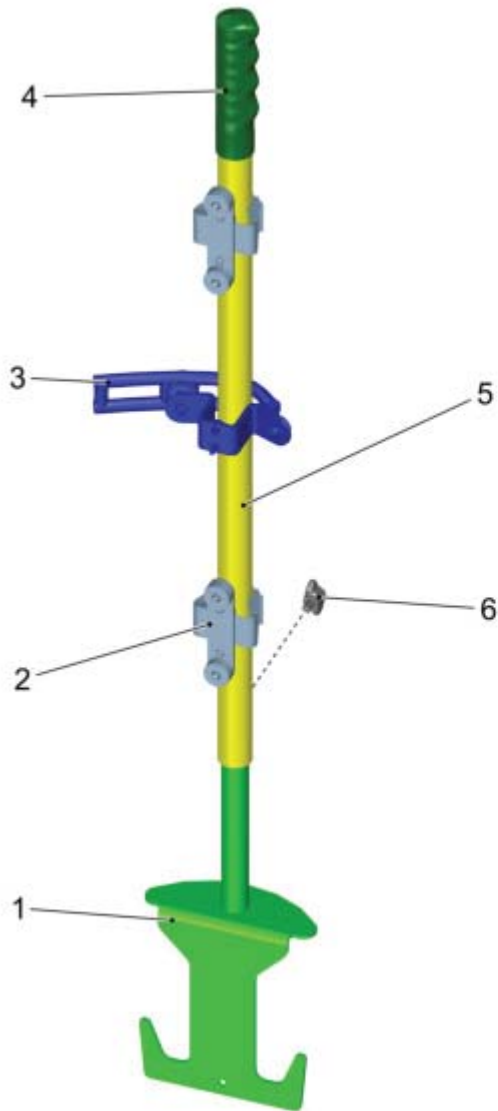

Tool Holder

PARTS LIST - TOOL HOLDER			
ITEM	PART NO.	QTY	DESCRIPTION
1	01475650	1	DIRT SCRAPER
2		1	HOLDER
3		1	HOLDER
4	01142540	1	HANDLE
5	01142730	1	PIPE
6	01066950	1	WING SCREW
7	00131610	1	LENS CAP
8	00101540	1	HEX. NUT
9	00101550	1	WASHER
10	01222540	1	PIPE
11	00009820001	1	ROUND BUFFER
12	01017670	2	SOCKET HEAD SCREW
13	00740310	2	WASHER
14	01017670	1	SOCKET HEAD SCREW
15	01017660	1	HEX. NUT
16	01476560	1	RETAINER