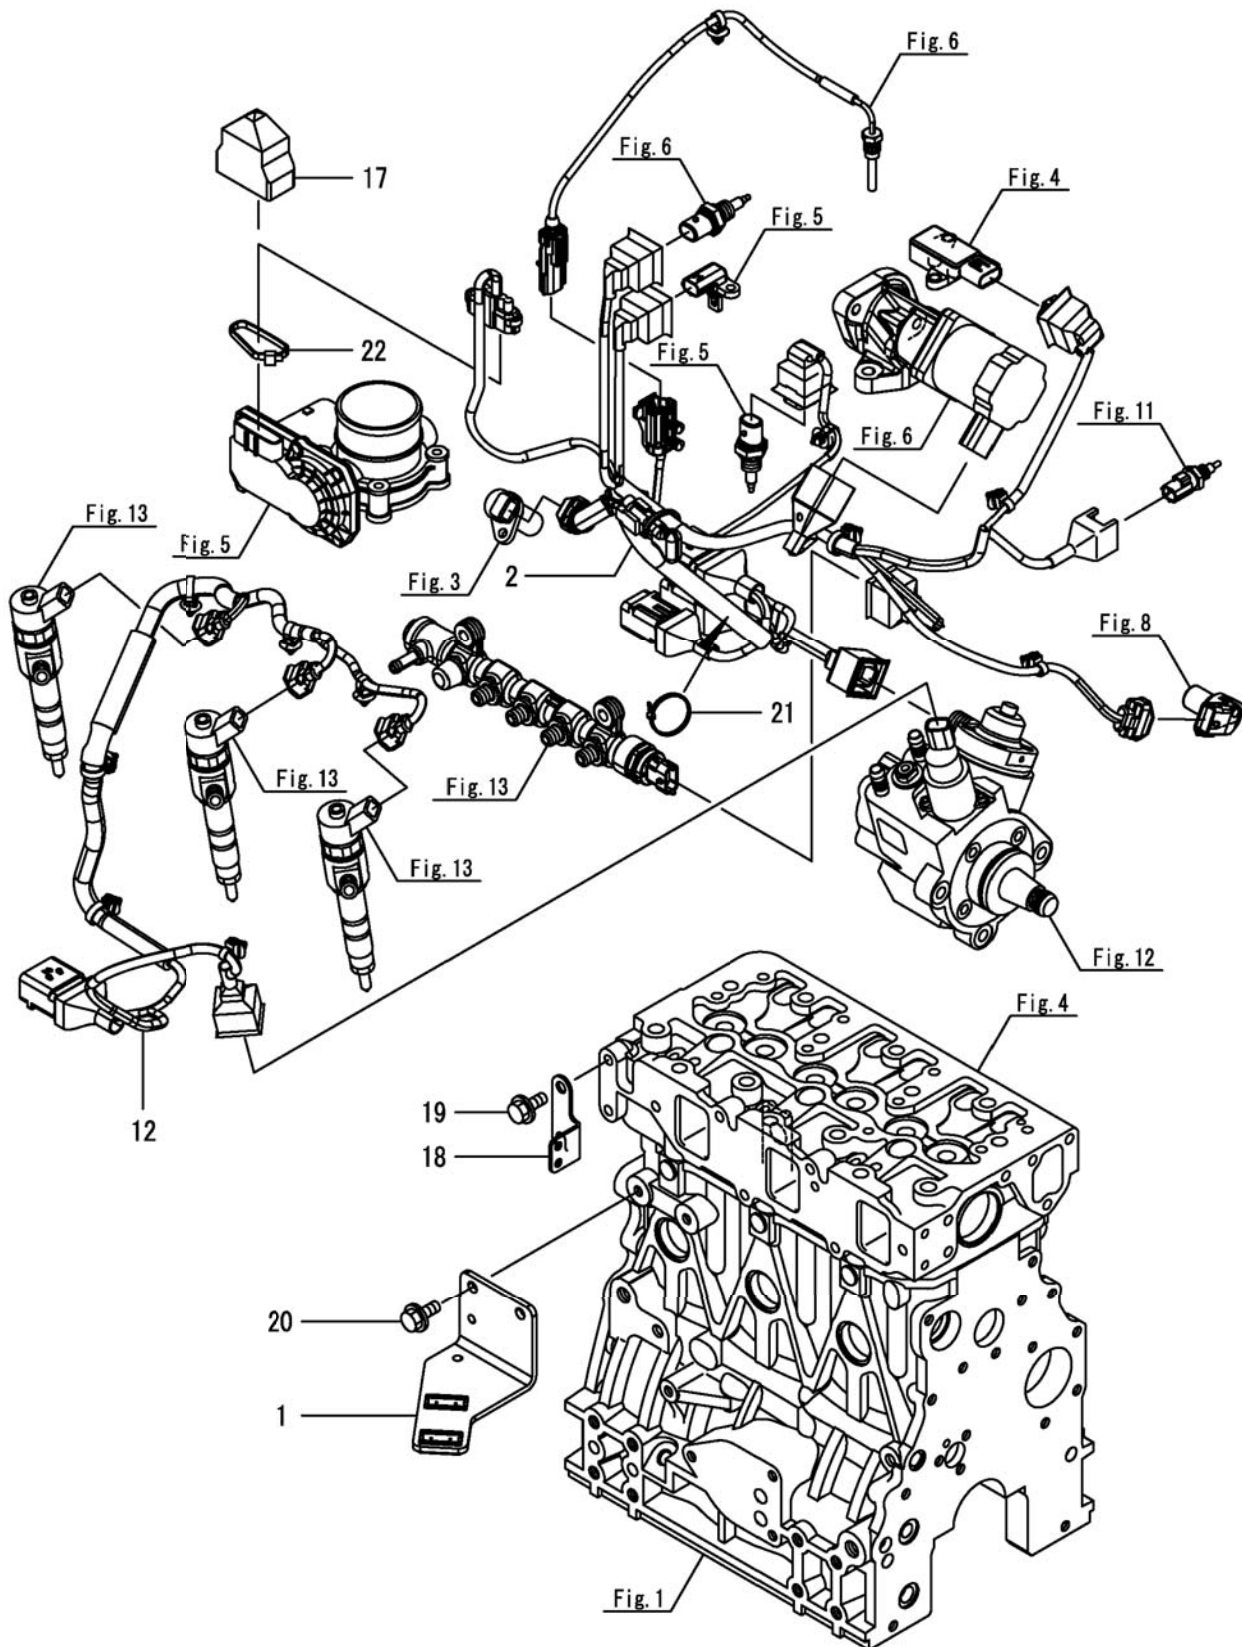

Electric Parts

PARTS LIST - ELECTRIC PARTS			
ITEM	PART NO.	QTY	DESCRIPTION
1	01479490	1	BRACKET, CONNECTOR
2	01477130	1	ENGINE CABLE LOOM B
12	01477200	1	ENGINE CABLE LOOM C
17	01479500	1	BOOT, CAP TYPE
18	01479510	1	BRACKET, HARNESS
19	***	2	SPARE PART ON REQUEST
20	***	2	SPARE PART ON REQUEST
21	***	1	SPARE PART ON REQUEST
22	***	1	SPARE PART ON REQUEST