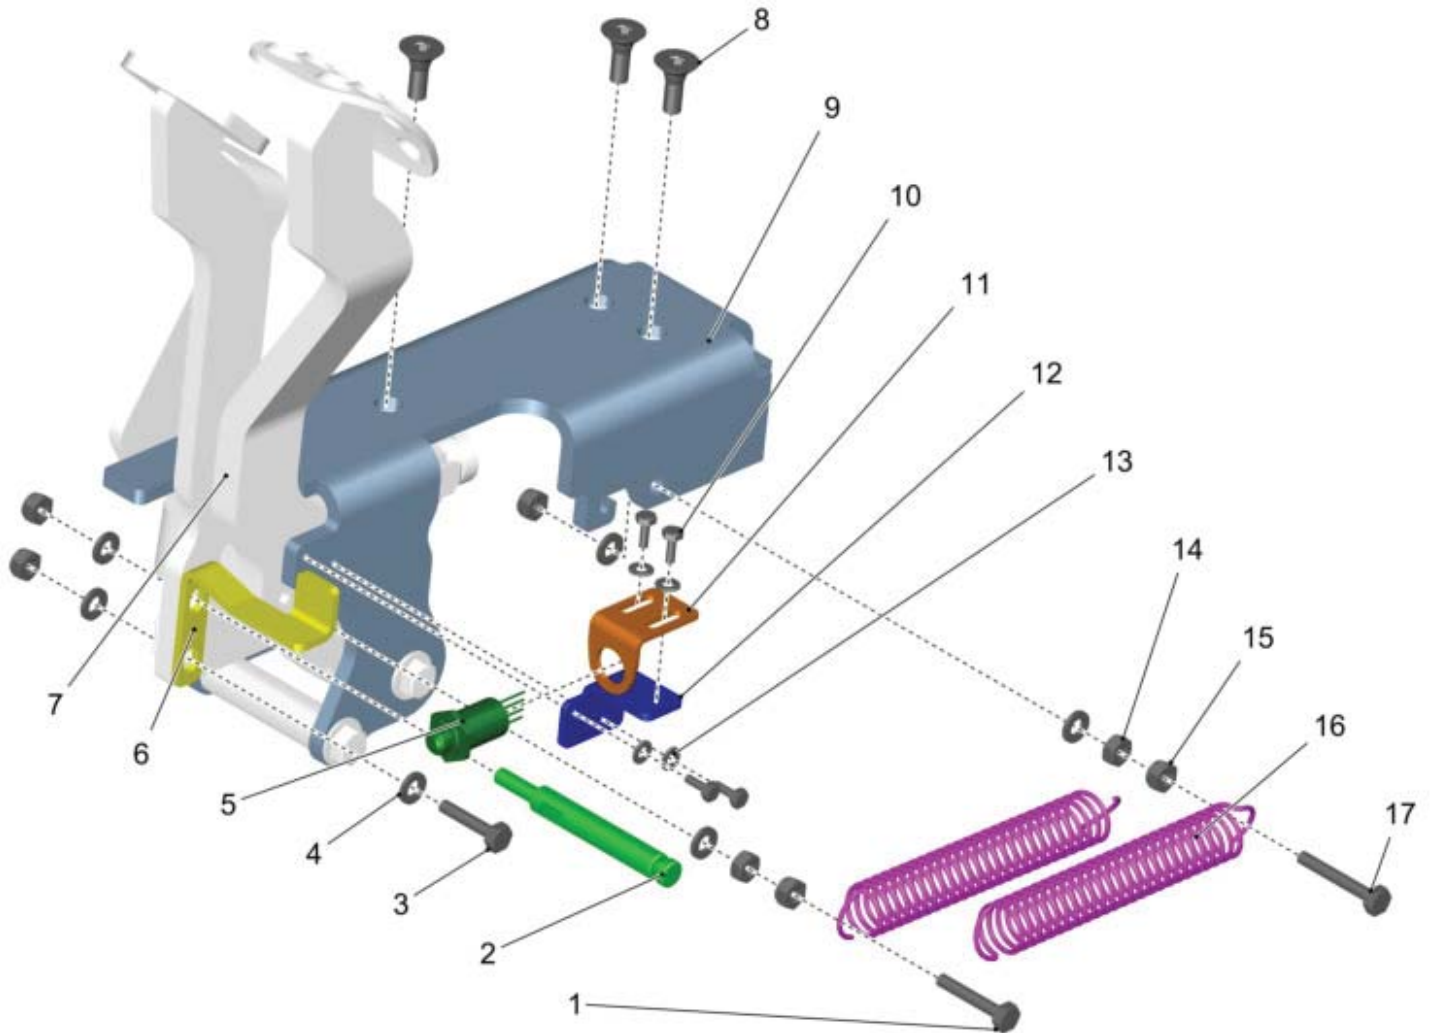

Brake Pedal

PARTS LIST - BRAKE PEDAL			
ITEM	PART NO.	QTY	DESCRIPTION
1	00053040	1	HEX.BOLT
2	***	1	SPARE PART ON REQUEST
3	00154070	1	HEX.BOLT
4	00053730	6	WASHER
5	46604140002	1	BRAKE LIGHT SWITCH
6	***	1	SPARE PART ON REQUEST
7		1	BRAKE PEDAL
8	00059080	3	COUNTERSUNK SCREW
9	***	1	SPARE PART ON REQUEST
10	00058580	4	HEX.BOLT
11	***	1	SPARE PART ON REQUEST
12	***	1	SPARE PART ON REQUEST
13	00053710	4	WASHER
14	00053330	2	HEX. NUT
15	00051520	5	HEX. NUT
16	01055930	2	TENSION SPRING
17	00053290	1	HEXAGON SCREW