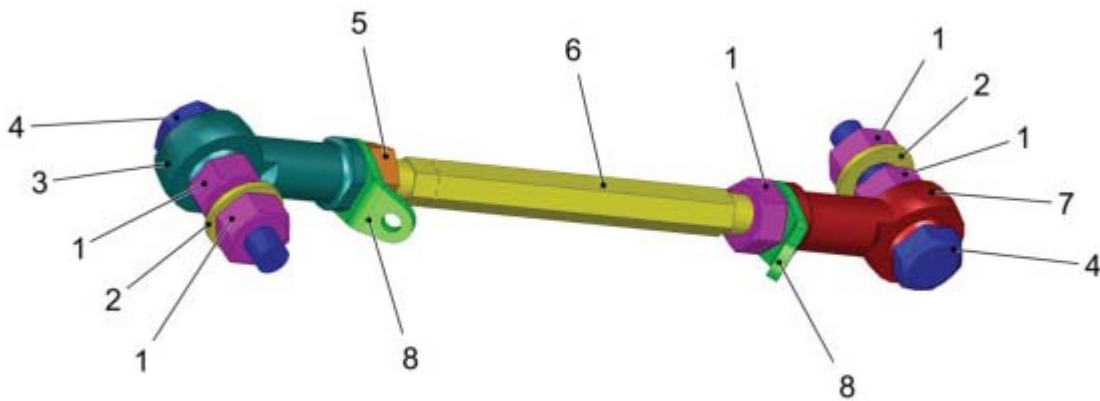

Coupling Bar Front

PARTS LIST - COUPLING BAR FRONT

ITEM	PART NO.	QTY	DESCRIPTION
1	00053380	5	HEX. NUT
2	00053780	2	WASHER
3	01498260	1	JOINT HEAD
4	01111790	2	HEXAGON SCREW
5	01498280	1	HEXAGON NUT
6	01475970	1	THREAD HEXAGON
7	01492810	1	SWIVEL HEAD
8	01472550	2	MOUNTING LINK