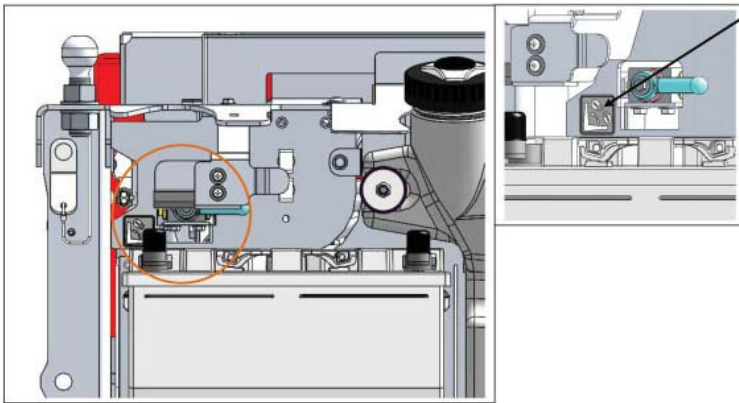

2 17268285 – Hebelstellung Auf - Zu

PARTS LIST - LABELS			
ITEM	PART NO.	QTY	DESCRIPTION
1	01473350	1	DECAL PRESSURE RELEASE
2	01497720	2	DECAL LEVEL INDICATOR