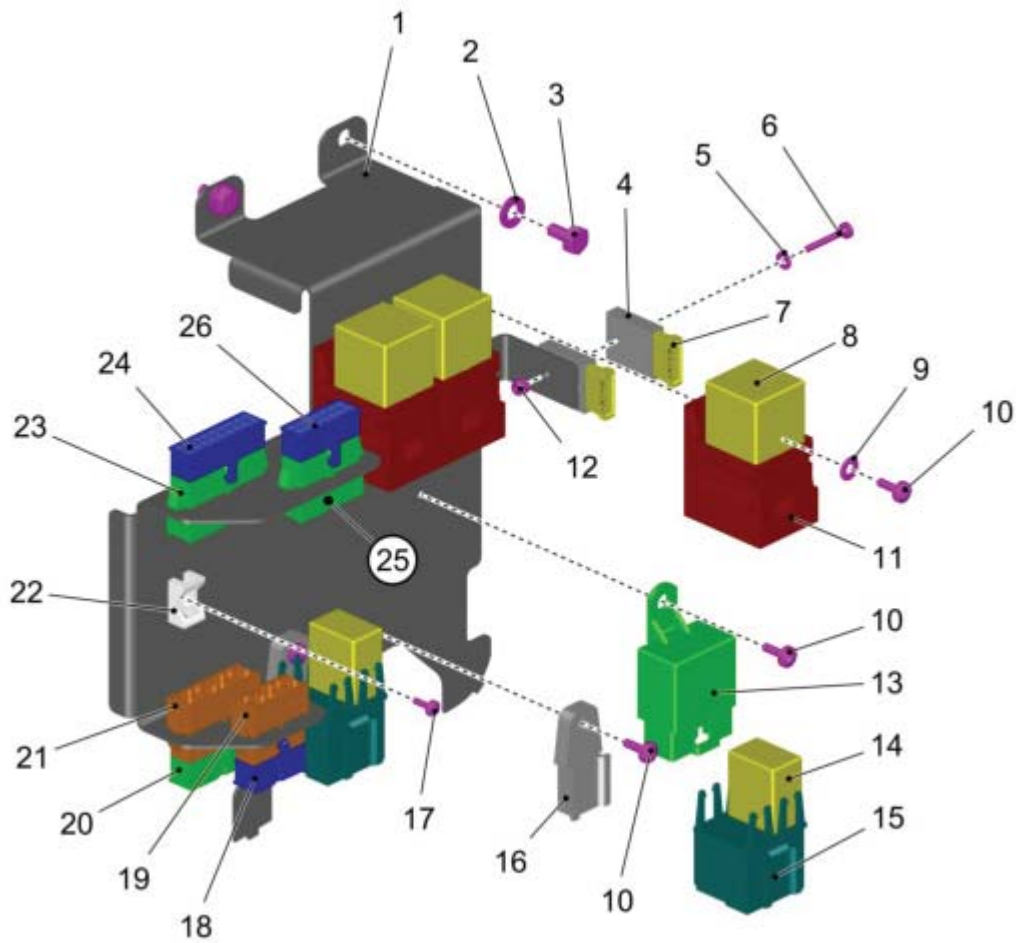

Electrical Box - Rear of Vehicle

PARTS LIST - ELECTRICAL BOX - REAR OF VEHICLE			
ITEM	PART NO.	QTY	DESCRIPTION
1	01476330	1	HOLDING PLATE
2	00740280	2	WASHER
3	00025260	2	HEXAGON SCREW
4	00509560	2	FUSE HOLDER
5	00553740	1	WASHER
6	00955220	1	FILLISTER-HEAD SCREW
7	00500360	2	FUSE LINK
8	01470010	3	RELAY
9	00053710	2	WASHER
10	01112160	5	SCREW
11	01475260	3	SOCKET-HOUSING 9-POLE FOR POWER
12	00022200	1	HEX. NUT
13	***	1	SPARE PART ON REQUEST
14	01470020	2	RELAY
15	01271830	2	RELAY BASE
16	01271780	2	RETAINER
17	01110570	1	SCREW
18	01171160	1	PLUG CONNECTION
19	01478120	1	MALE-HOUSING 12-POLE MINI-FIT JR.
20	01171170	1	PLUG CONNECTION
21	01168120	1	MALE-HOUSING 16-POLE MINI-FIT
22	00780710	1	SOCKET
23	01476200	1	MALE-HOUSING 18POLE MINI FIT JR.
24	01171180	1	BUSHING HOUSING
25	01502350	1	MALE-HOUSING MINI-FIT JR. 14POL.
26	01380780	1	FEMALE-HOUSING 14-POLE MINI-FIT JR.