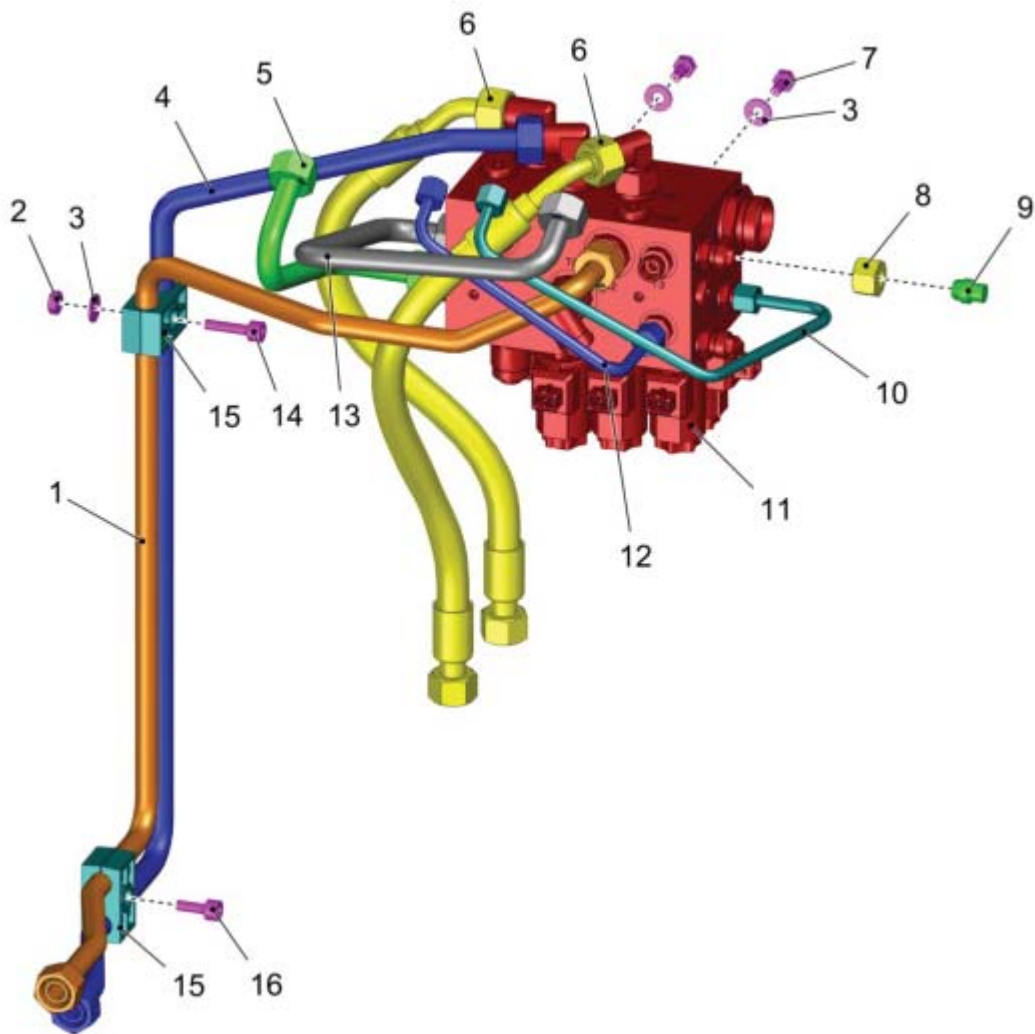

Hydraulics Rear of Vehicle

PARTS LIST - HYRAULICS REAR OF VEHICLE			
ITEM	PART NO.	QTY	DESCRIPTION
1	03022740	1	HYDRAULIC PIPE
2	00053350	1	HEX. NUT
3	00740090	3	DETENT EDGED WASHER
4	03022750	1	HYDRAULIC PIPE
5	03013090	1	HYDRAULIC PIPE
6	01472090	2	HOSE
7	00053080	2	HEXAGON SCREW
8	01080630	1	SLEEVE NUT
9	01142130	1	GLAND
10	03023120	1	HYDRAULIC PIPE
11	01470210	1	VALVE MANIFOLD 2
12	03013580	1	HYDRAULIC PIPE
13	03013590	1	HYDRAULIC PIPE
14	00071450	1	SOCKET HEAD SCREW
15	01132160	2	PAIR OF CLAMPING
16	00045540	1	CYLINDER HEAD SCREW