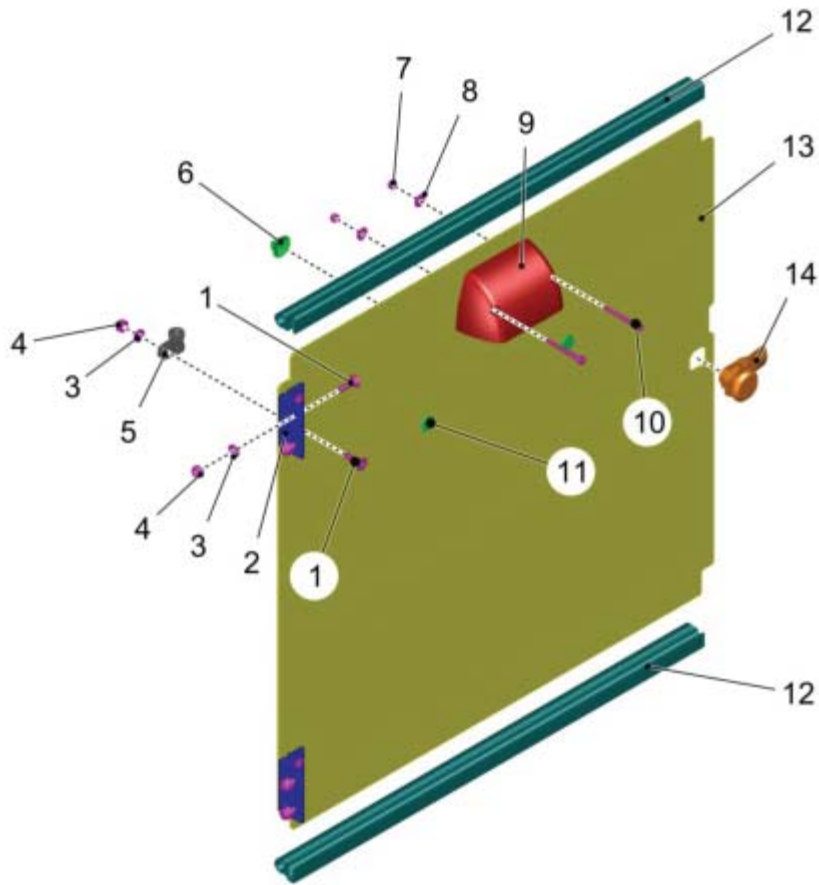

Tailgate

PARTS LIST - TAILGATE			
ITEM	PART NO.	QTY	DESCRIPTION
1	01271620	8	COUNTERSUNK SCREW
2	00740450	2	HINGE
3	00053730	8	WASHER
4	00051520	8	HEX. NUT
5	01112510	1	PIPE CLAMP
6	01278080	1	MOUNTING CLIP
7	00133830	2	HEX. NUT
8	00557150	2	WASHER
9	01476410	1	LICENSE PLATE LIGHT LED
10	01175760	2	SOCKET HEAD SCREW
11	00523330	2	DRAIN PLUG
12	00750430	1	EDGE PROTECTION
13	01476830	1	TAILGATE
14	01019560	1	SASH FASTENER