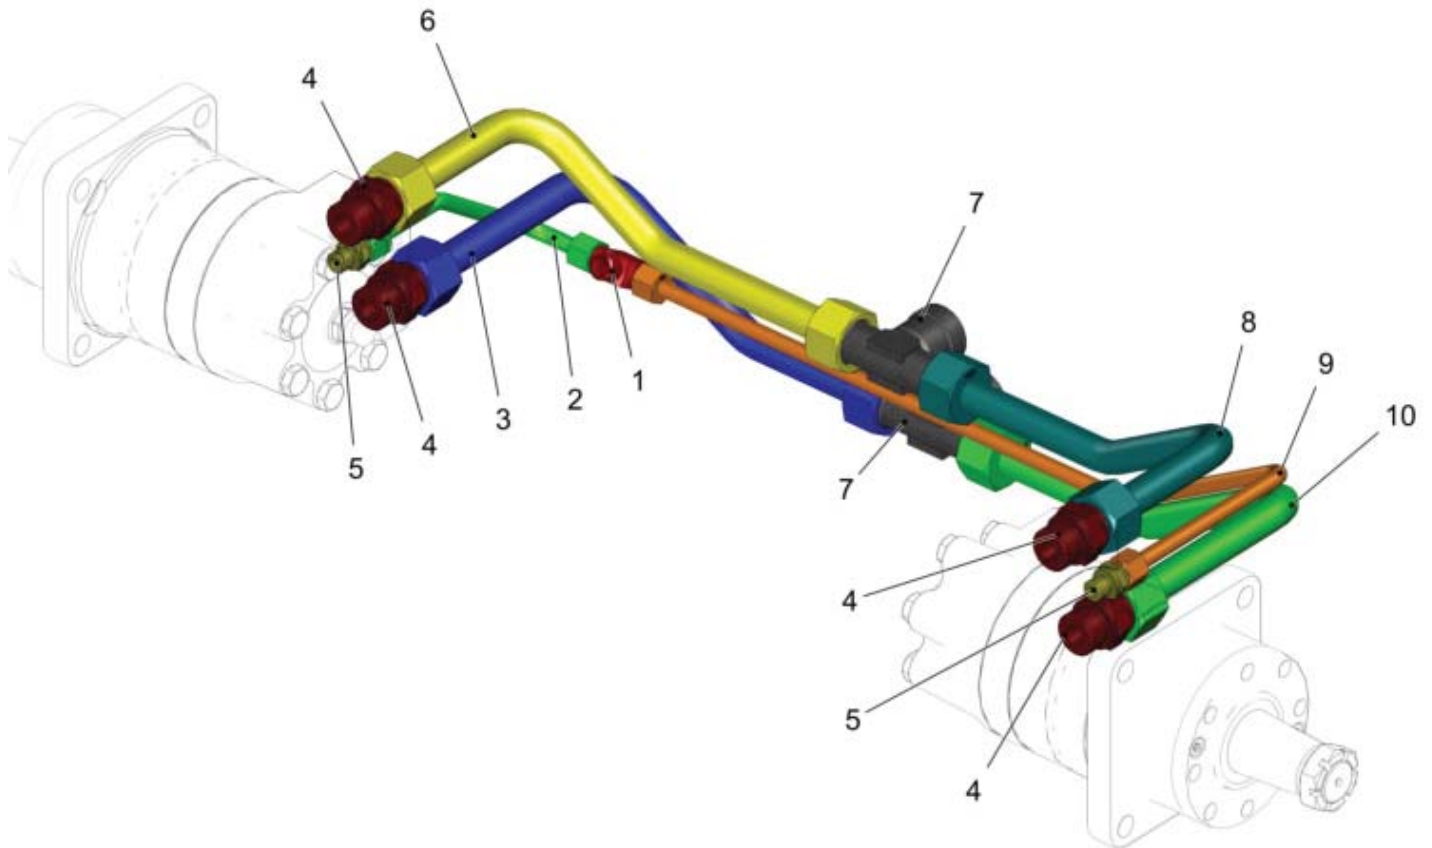

Hydraulics Front of Vehicle

PARTS LIST - HYDRAULICS FRONT OF VEHICLE			
ITEM	PART NO.	QTY	DESCRIPTION
1	00697500	1	T-SCREW CONNECTION
2	03012900	1	HYDRAULIC PIPE
3	03012920	1	HYDRAULIC PIPE
4	01142170	4	STRAIGHT SCREW
5	01142180	2	CONNECTION STRAIGHT SCREW CONNECTION
6	03012940	1	HYDRAULIC PIPE
7	01142280	2	REDUCE SCREW CONNECTION
8	03012950	1	HYDRAULIC PIPE
9	03012910	1	HYDRAULIC PIPE
10	03012930	1	HYDRAULIC PIPE