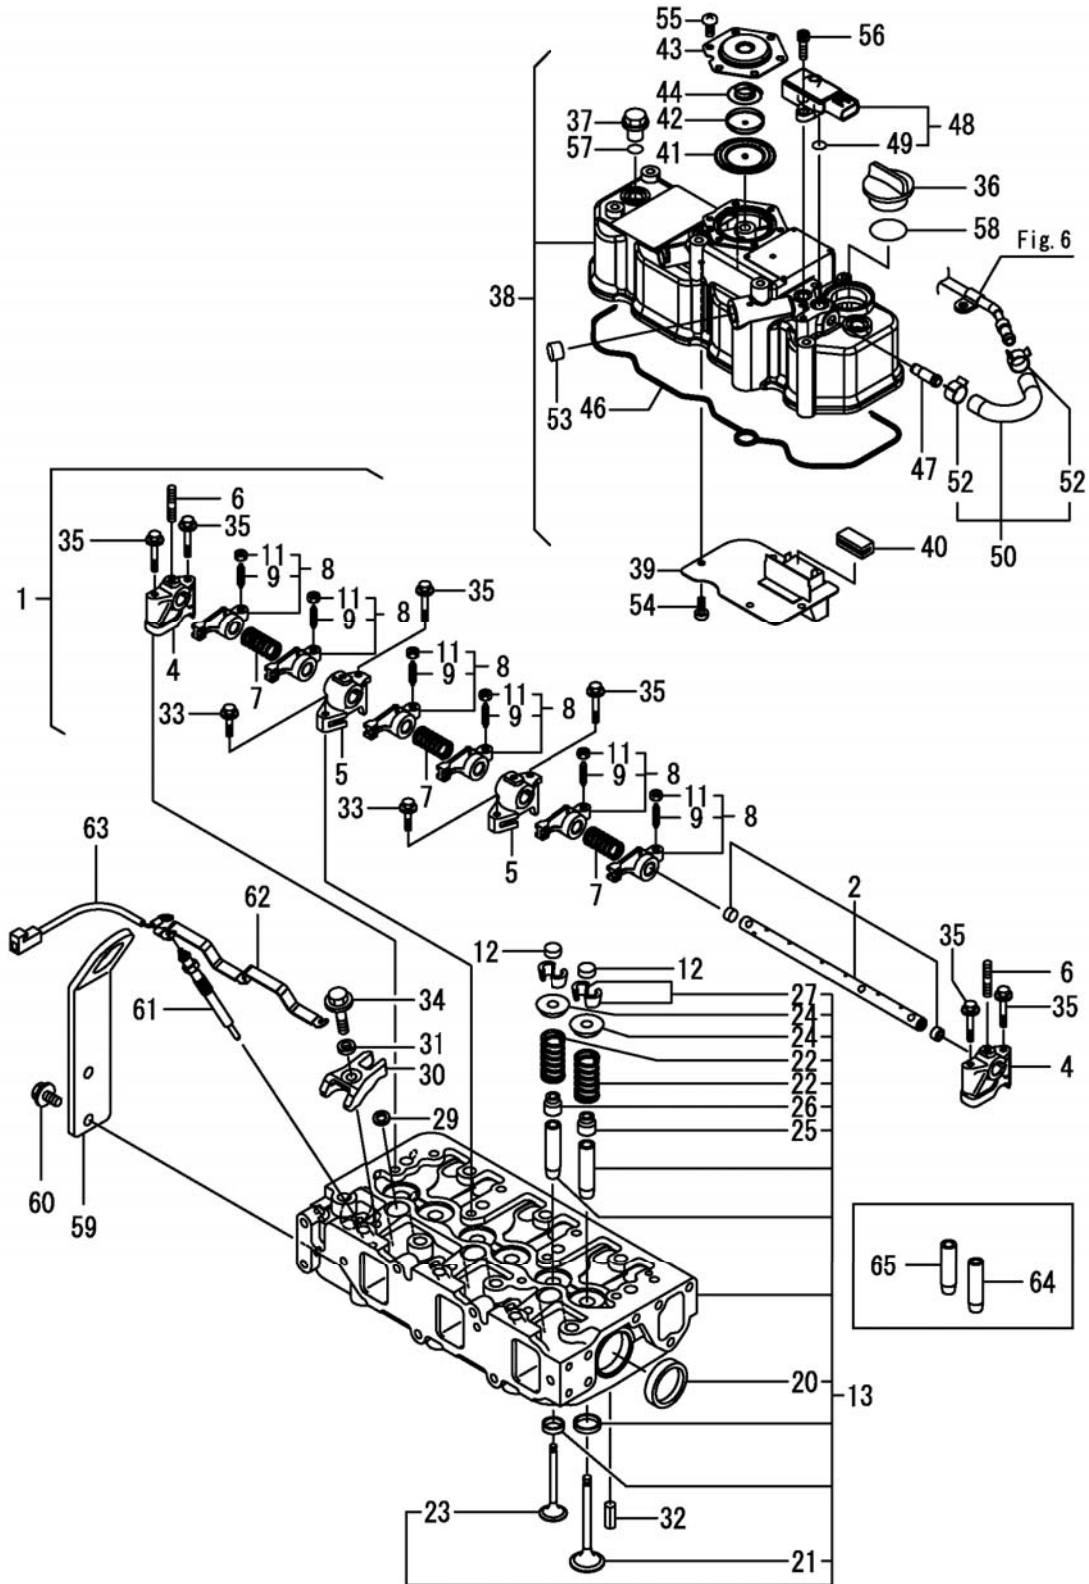

Cylinder head - Bonnet

PARTS LIST - CYLINDER HEAD - BONNET			
ITEM	PART NO.	QTY	DESCRIPTION
1	01478890	1	SHAFT ASSEMBLY, ROCKER
2	***	1	SPARE PART ON REQUEST
4	***	2	SPARE PART ON REQUEST
5	***	2	SPARE PART ON REQUEST
6	***	3	SPARE PART ON REQUEST
7	***	3	SPARE PART ON REQUEST
8	***	6	SPARE PART ON REQUEST
9	***	6	SPARE PART ON REQUEST
11	***	6	SPARE PART ON REQUEST
12	***	6	SPARE PART ON REQUEST
13	01478910	1	HEAD ASSEMBLY, CYLINDER
20	***	2	SPARE PART ON REQUEST
21	***	3	SPARE PART ON REQUEST
22	***	6	SPARE PART ON REQUEST
23	***	3	SPARE PART ON REQUEST
24	***	6	SPARE PART ON REQUEST
25	***	3	SPARE PART ON REQUEST
26	***	3	SPARE PART ON REQUEST
27	***	6	SPARE PART ON REQUEST
29	01477210	3	INJECTOR, GASKET
30	01479410	3	RETAINER, INJECTOR
31	01478940	3	WASHER, INJECTOR
32	***	2	SPARE PART ON REQUEST
33	01479270	2	BOLT, M8X 25 PLATED
34	***	3	SPARE PART ON REQUEST
35	***	6	SPARE PART ON REQUEST
36	***	1	SPARE PART ON REQUEST
37	***	3	SPARE PART ON REQUEST
38	***	1	SPARE PART ON REQUEST
39	***	1	SPARE PART ON REQUEST
40	***	1	SPARE PART ON REQUEST
41	01477020	1	CRANKCASE BREATHER
42	01478000	1	PLATE, CENTER
43	01478010	1	PLATE, BREATHER