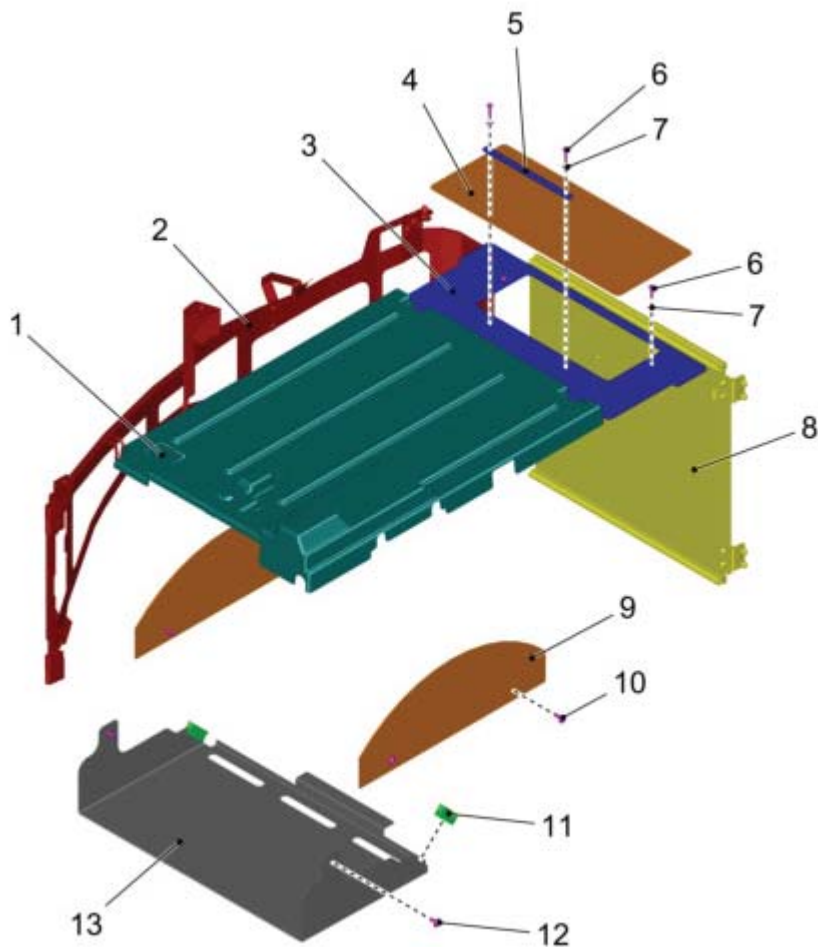

Rear Car Covering

PARTS LIST - REAR CAR COVERING

ITEM	PART NO.	QTY	DESCRIPTION
1	***	1	ENGINE COVER
2	***	1	ATTACHMENT RIGHT SIDE DOOR
3	01476750	1	COVERING REAR
4	01472840	1	COVERING
5	01476280	1	CLAMPING PLATE
6	00053020	4	HEXAGON SCREW
7	00740280	4	WASHER
8	***	1	TAILGATE
9	01472860	2	COVERING
10	01000670	4	LENS FLANGE SCREW
11	01225930	0.055	SEALING PROFILE
12	01074320	2	LENS FLANGE SCREW
13	01474690	1	BOTTOM PLATE FRONT