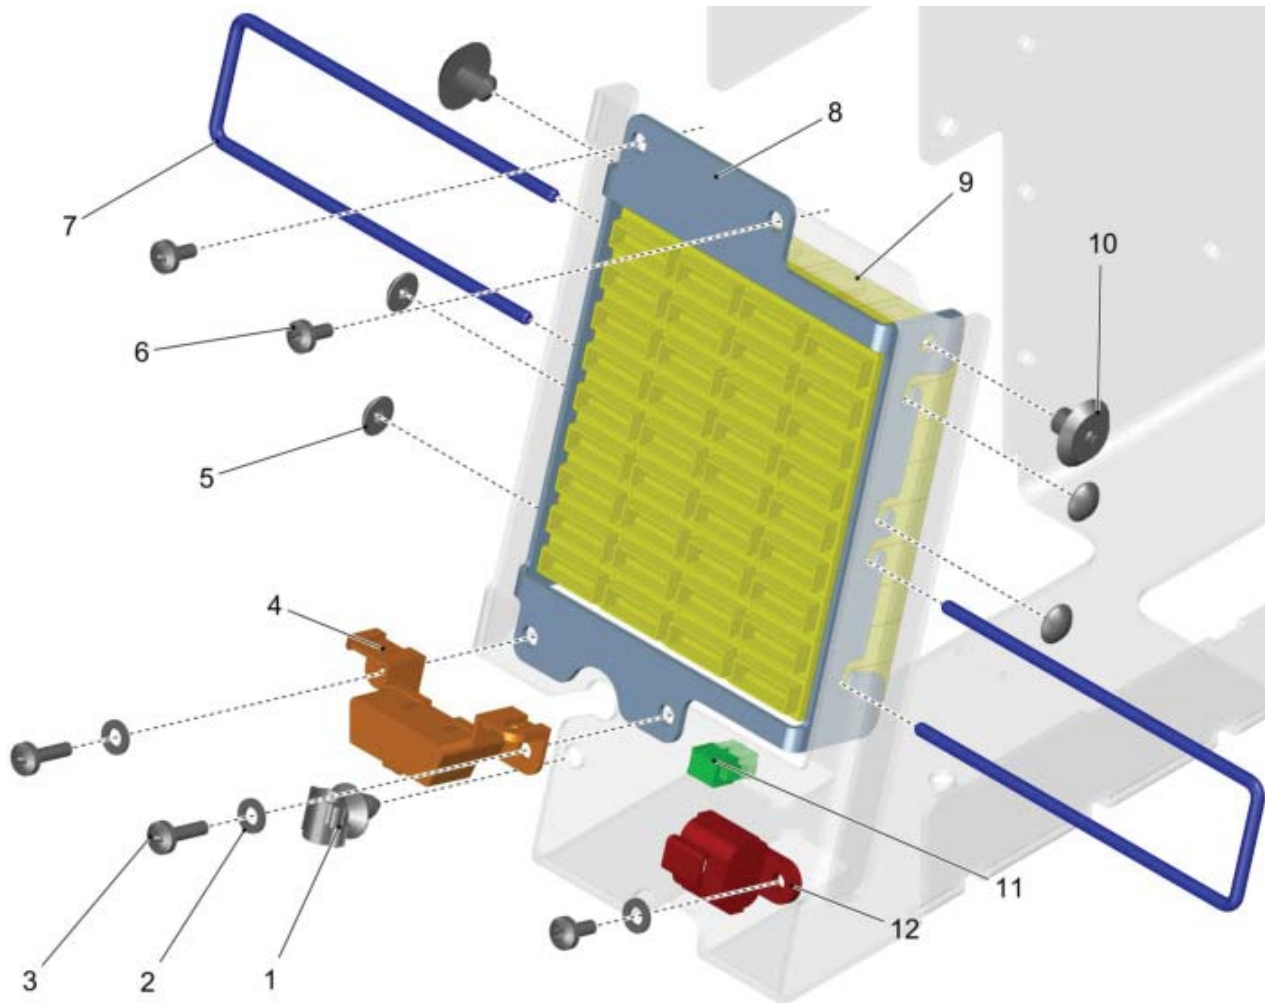

Side Console R.H.

PARTS LIST - SIDE CONSOLE R.H.

ITEM	PART NO.	QTY	DESCRIPTION
1	01493500	1	RETAINER
2	00053720	3	WASHER
3	00053530	2	LENS HEAD SCREW
4	---	1	SPARE PART ON REQUEST
5	---	4	SPARE PART ON REQUEST
6	00101460	3	FILLISTER-HEAD SCREW
7	01476360	2	BRACKET
8	01476420	1	FUSE HOLDER
9	00733650	36	FUSE HOLDER
10	01370240	2	MOUNTING FEET
11	***	1	SPARE PART ON REQUEST
12	***	1	SPARE PART ON REQUEST