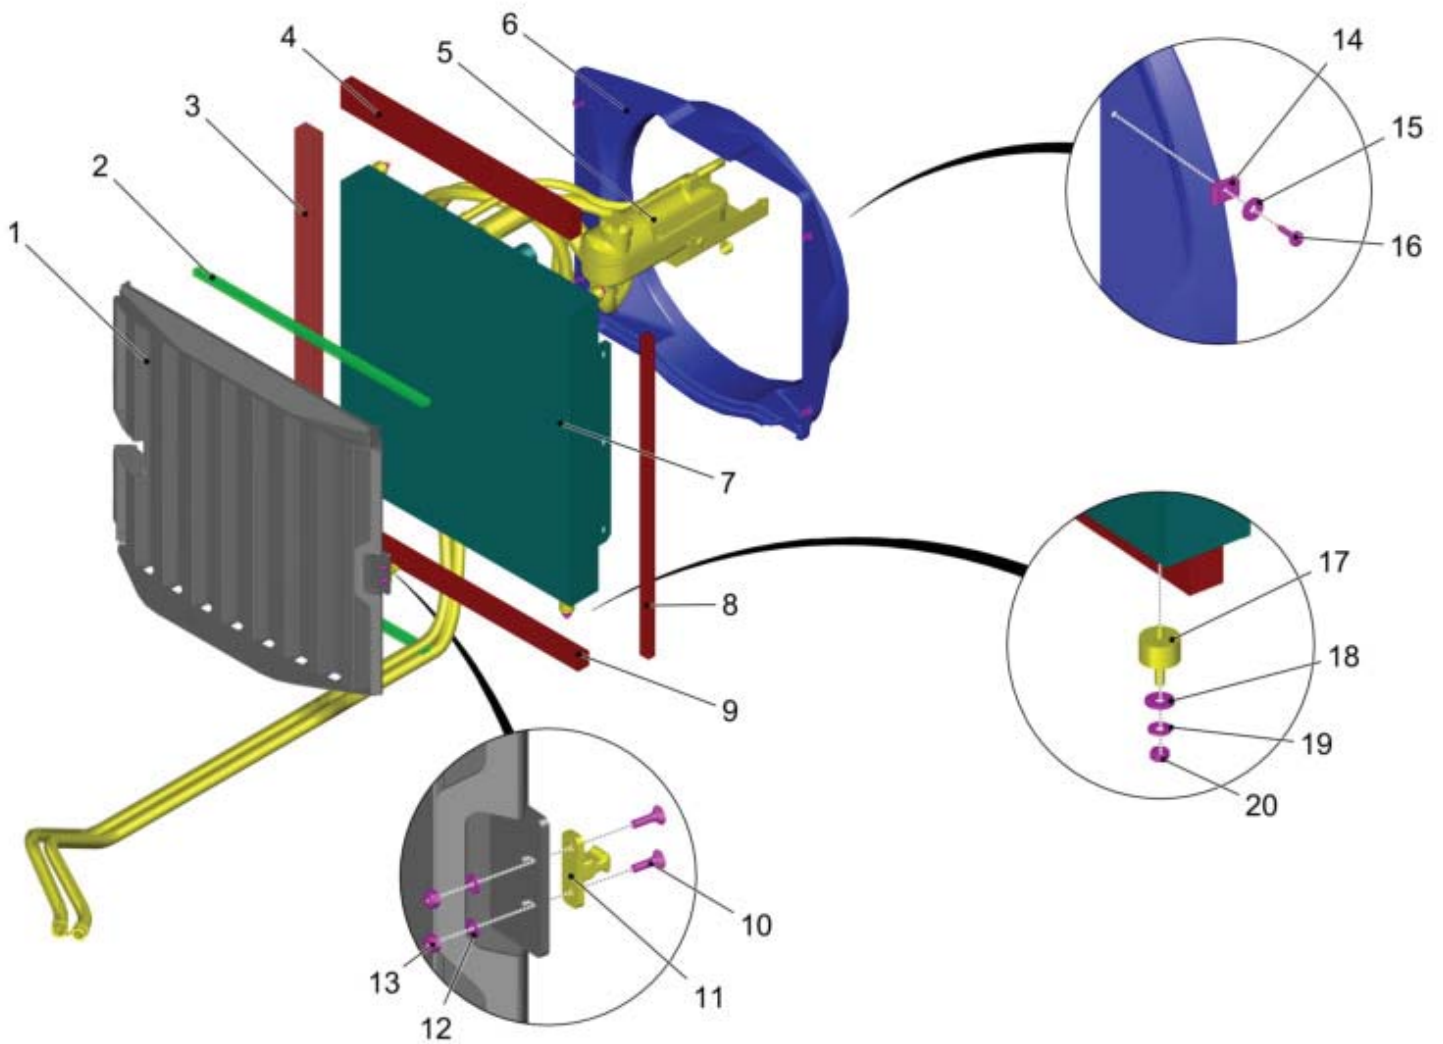

Radiator

PARTS LIST - RADIATOR			
ITEM	PART NO.	QTY	DESCRIPTION
1	01477700	1	RADIATOR GRILL
2	01132640	1	EDGE PROTECTION
3	01472600	1	SEAL STRIP
4	01472880	1	SEAL STRIP
5			RADIATOR
6	01470640	1	FAN SHROUD
7	01167540	1	COOLER
8	01142240	1	SEAL STRIP
9	01142250	1	SEAL STRIP
10	01477670	2	COUNTERSUNK SCREW
11	01477260	1	BALL LATCH
12	00053720	2	WASHER
13	00051340	2	HEX. NUT
14	00903540	4	SNAP NUT
15	00555520	4	WASHER
16	00538900	4	TAPPING SCREW
17	***	4	SPARE PART ON REQUEST
18	00135120	4	WASHER
19	00730940	4	DETENT EDGED WASHER
20	00053330	4	HEX. NUT