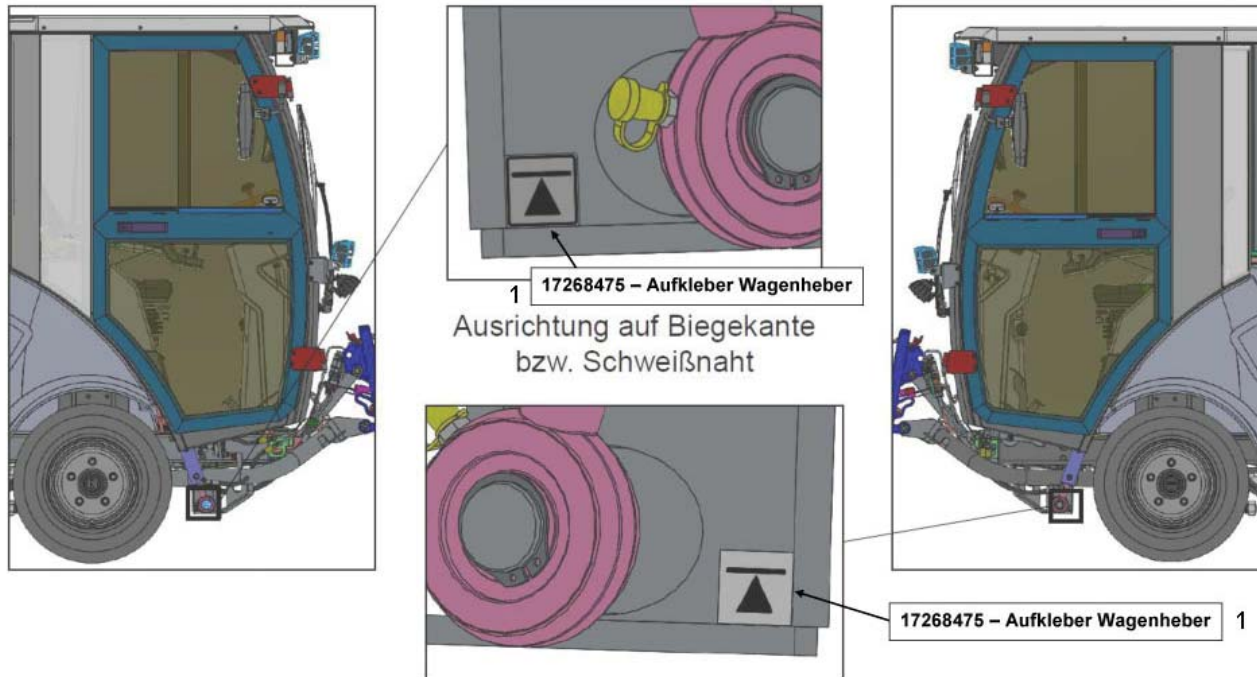

PARTS LIST - LABELS

ITEM	PART NO.	QTY	DESCRIPTION
1	01477620	2	DECAL LIFTING JACK