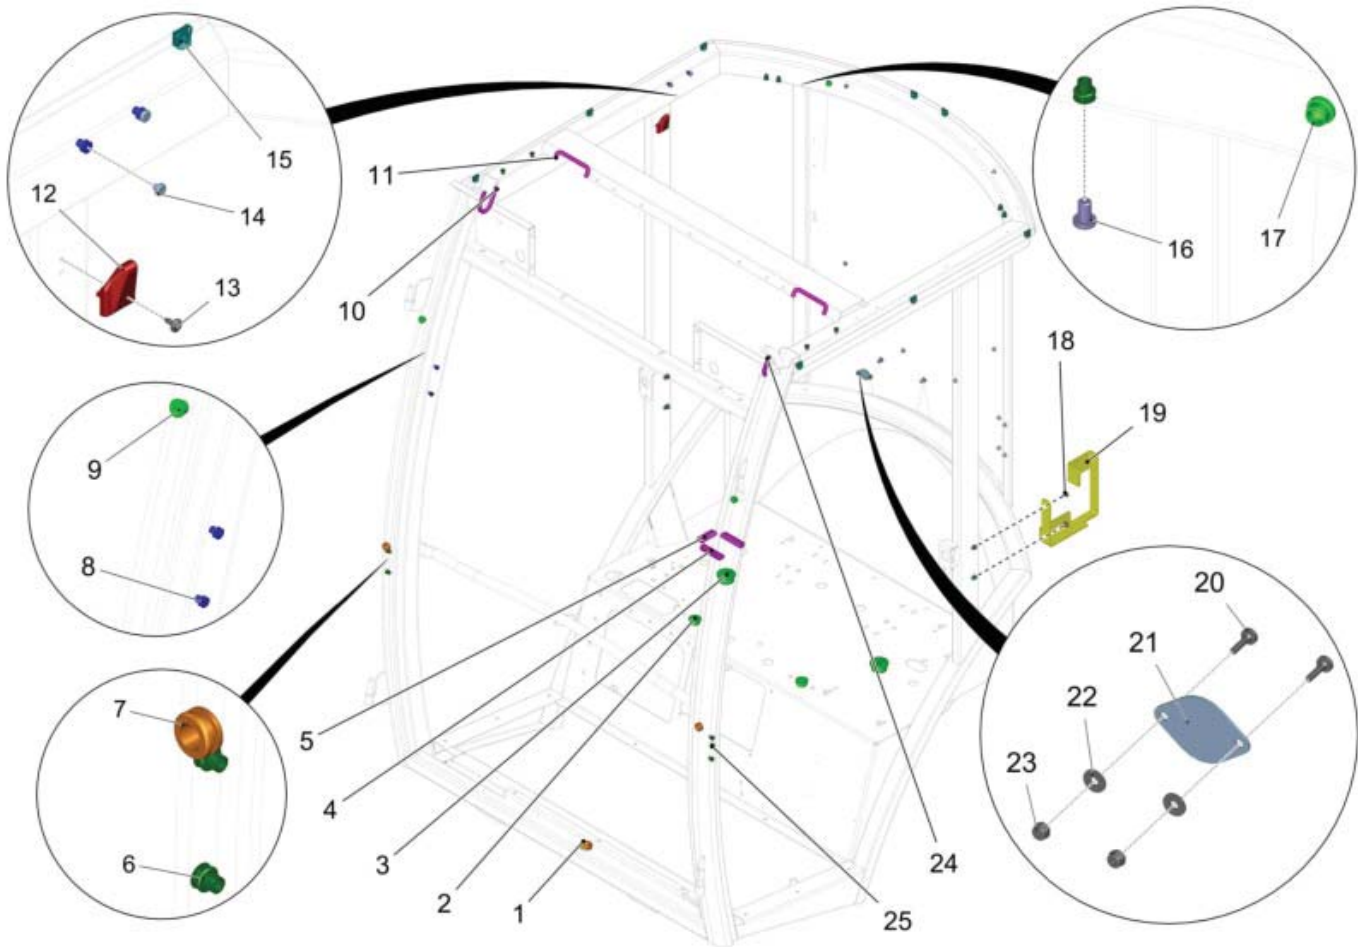

Cabin Hardware and Edge Protection

PARTS LIST - CABIN HARDWARE AND EDGE PROTECTION			
ITEM	PART NO.	QTY	DESCRIPTION
1	01142480	1	CABLE SLEEVE
2	00904090	2	DRAIN PLUG
3	01154270	2	SEALING PLUG
4	00161240	0.060	EDGE PROTECTION
5	00161240	0.045	EDGE PROTECTION
6	00133120	16	NUT
7	01477000	2	BUSHING
8	01168020	4	NUT
9	00902300	2	DRAIN PLUG
10	00721090	0.120	EDGE PROTECTION
11	00721090	0.125	EDGE PROTECTION
12	01142510	1	COAT HOOK
13	00053960	1	TAPPING SCREW
14	01064360	12	PIN
15	01102660	8	SNAP NUT
16	01142440	8	PIN
17	00073800	1	DRAIN PLUG
18	01000850	2	LENS FLANGE SCREW
19	01500720	1	RETAINER
20	00535780	2	FILLISTER-HEAD SCREW
21	01471850	1	PLATE
22	00747400	2	WASHER
23	00022200	2	HEX. NUT
24	00721090	1	EDGE PROTECTION
25	***	1	SPARE PART ON REQUEST