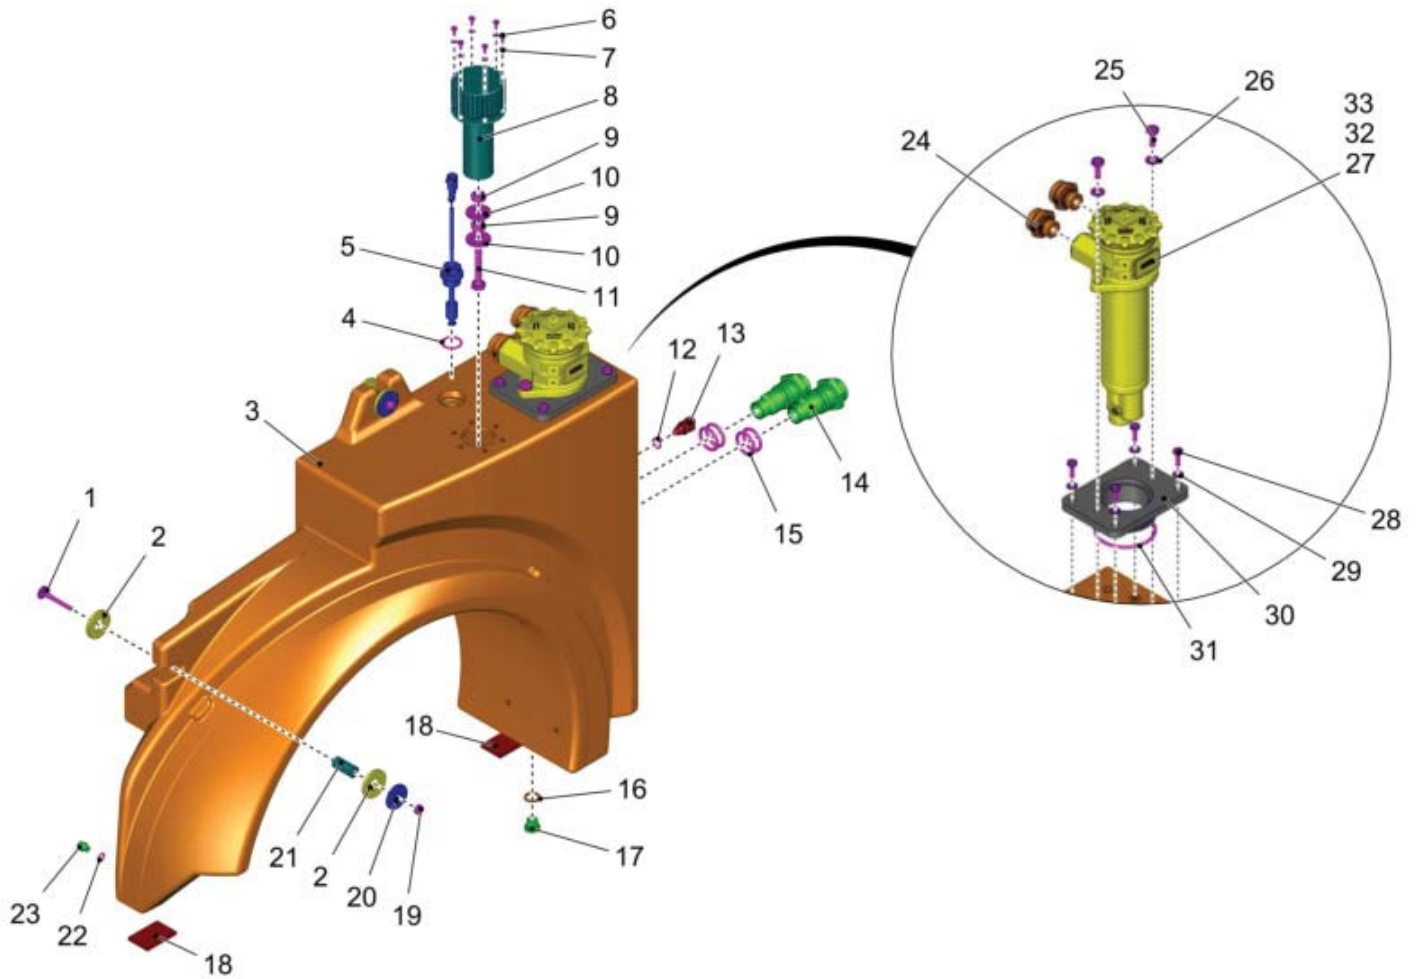

Hydraulic Tank

PARTS LIST - HYDRAULIC TANK			
ITEM	PART NO.	QTY	DESCRIPTION
1	01059290	3	ROUND HEAD SCREW
2	01140230	6	RUBBER WASHER
3	***	1	SPARE PART ON REQUEST
4	01016050	1	O-RING OIL RESISTANT
5	01496810	1	LEVEL SWITCH
6	00054680	6	HEX.BOLT
7	00054170	6	SPRING RING
8	01012560	1	INTAKE FILTER
9	00053370	2	HEX. NUT
10	00132610	2	WASHER
11	00043600	1	HEX.BOLT
12	01112300	1	O-RING
13	01470200	1	TEMPERATURE SENSOR
14	01473750	2	CONNECTION
15	00009920048	4	O-RING
16	01063590	1	WASHER
17	01273840	1	LOCKING SCREW
18	01090540	2	BASE PLATE
19	00051510	3	HEX. NUT
20	01062750	3	WASHER
21	01140220	3	SPACER SLEEVE
22	01473770	1	O-RING
23	00966180	1	SCREW PLUG
24	01140520	2	STRAIGHT SCREW CONNECTION
25	00053310	2	HEXAGON SCREW
26	00053760	2	WASHER
27	01470100	1	RETURN FILTER
28	00077110	4	HEXAGON SCREW
29	00053750	4	WASHER
30	01471110	1	FLANGE
31	00009920049	1	O-RING
32	01472210	1	FILTER ELEMENT
33	01476190	1	COVER