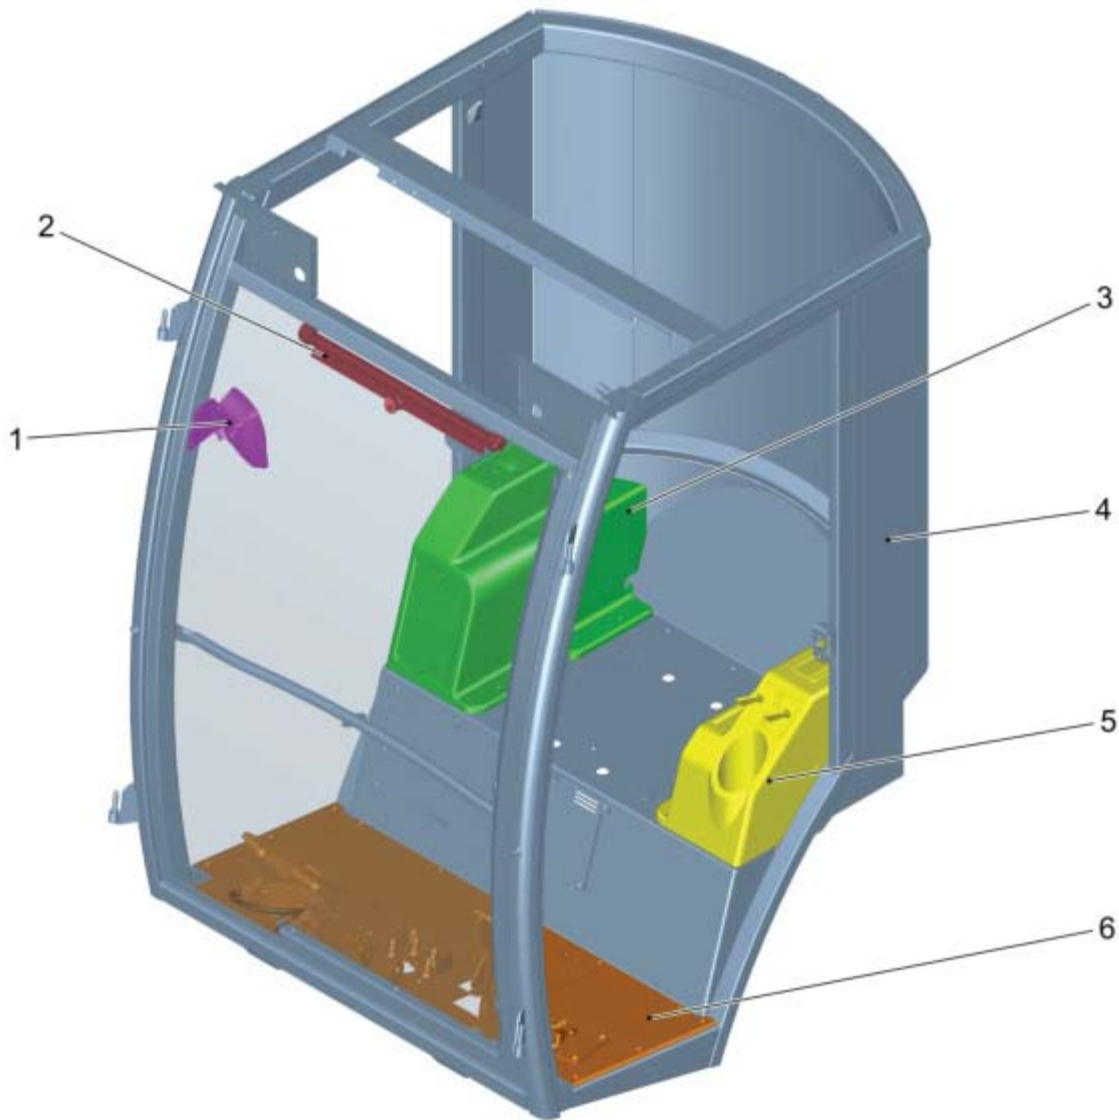

Set Wide Tires

PARTS LIST - SET WIDE TIRES			
ITEM	PART NO.	QTY	DESCRIPTION
1	99301629	1	SPARE WHEEL 270/50-12
2	01475880	1	TIRE
3	01475950	1	RIM

Cabin

PARTS LIST - CABIN	
ITEM	DESCRIPTION
1	WATERSYSTEM
2	WIPER MOTOR
3	CABIN
4	TOOL HOLDER
5	ROOF
6	DOOR