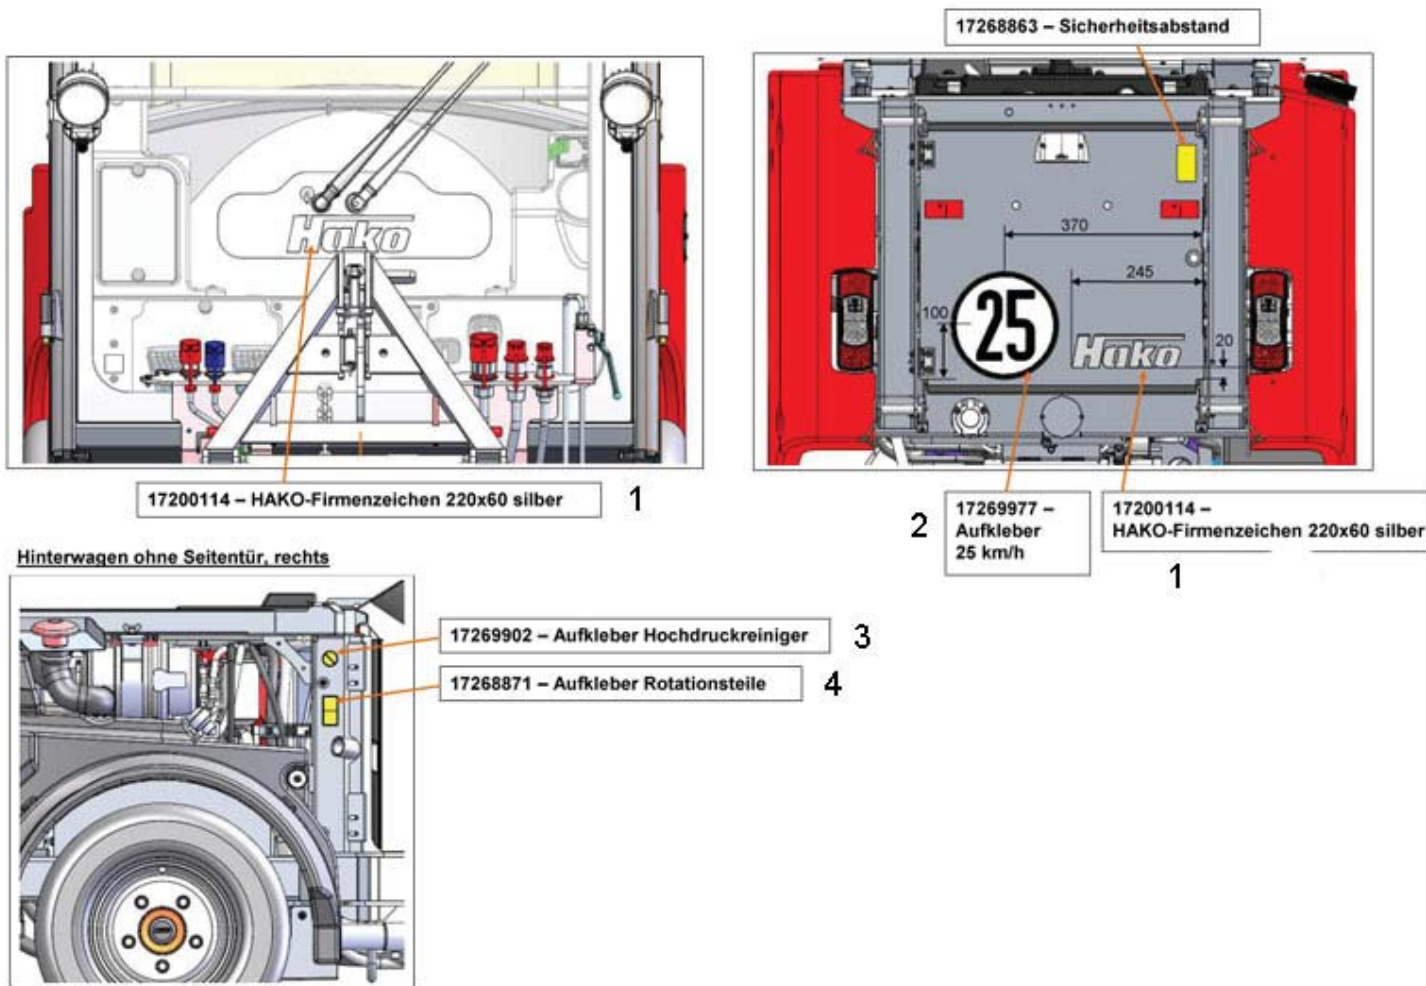

Labels

PARTS LIST - LABELS

ITEM	PART NO.	QTY	DESCRIPTION
1	01077130	2	LABEL HAKO SILVER
2	01142800	1	DECAL 25KM/H
3	01131570	1	LABLE HIGH-PRESSURE CLEANER
4	01131590	1	DECAL ROTATING PARTS