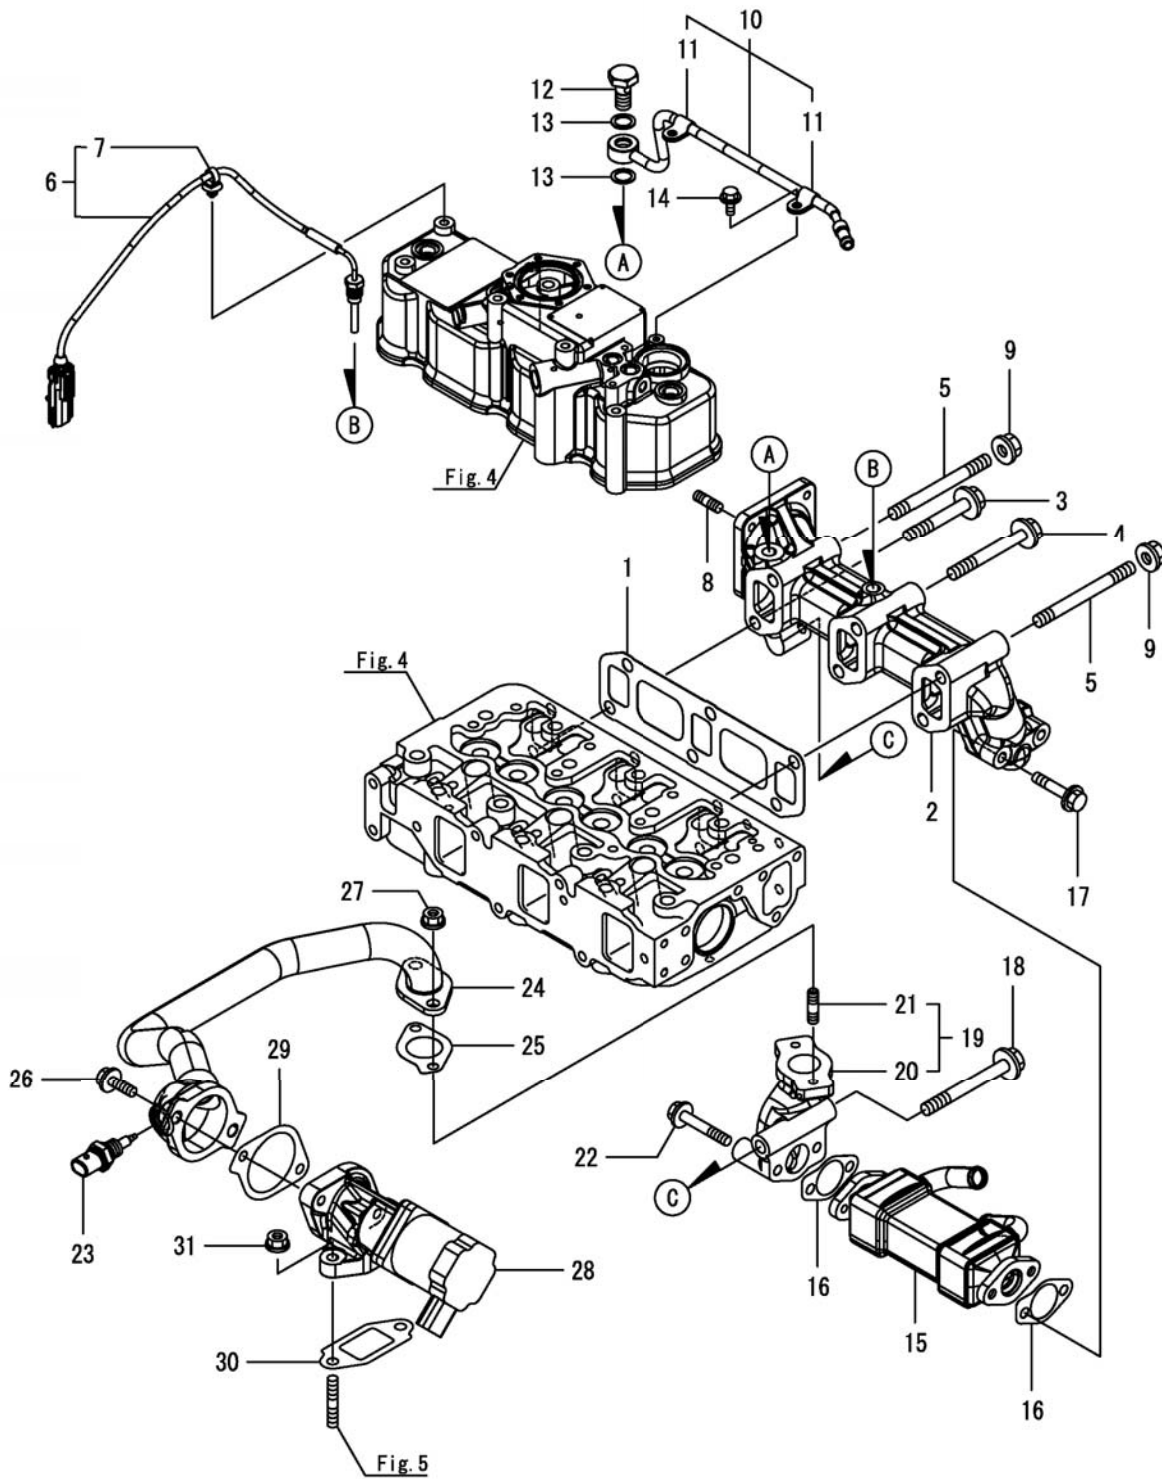

Exhaust Manifold

PARTS LIST - EXHAUST MANIFOLD			
ITEM	PART NO.	QTY	DESCRIPTION
1	01477470	1	GASKET OUTLET
2	01478980	1	MANIFOLD, EXHAUST
3	01478990	1	BOLT, M10X65 10.9T
4	01479000	3	BOLT, M10X80 10.9T
5	01479010	2	STUD, 10X80 10.9
6	01478330	1	SENSOR, TEMPERATURE
7	***	1	SPARE PART ON REQUEST
8	01146340	4	THREADED PIN
9	***	2	SPARE PART ON REQUEST
10	01478350	1	PIPE ASSEMBLY, PRESSURE
11	***	2	SPARE PART ON REQUEST
12	***	1	SPARE PART ON REQUEST
13	01478360	2	GASKET
14	***	2	SPARE PART ON REQUEST
15	01478370	1	COOLER, EGR
16	01478380	2	GASKET, EGR COOLER
17	***	1	SPARE PART ON REQUEST
18	***	2	SPARE PART ON REQUEST
19	01478390	1	PIPE, EGR OUTLET
20	***	1	SPARE PART ON REQUEST
21	***	2	SPARE PART ON REQUEST
22	***	2	SPARE PART ON REQUEST
23	01477220	1	TEMPERATURE SENSOR, EGR
24	01478400	1	PIPE, EGR OUTLET
25	01478410	1	GASKET, EGR PIPE
26	01479270	2	BOLT, M8X 25 PLATED
27	***	2	SPARE PART ON REQUEST
28	01478420	1	VALVE, EGR
29	01478430	1	GASKET, EGR-VALVE INLET
30	01478440	1	GASKET, EGR-V OUTLET
31	***	1	SPARE PART ON REQUEST