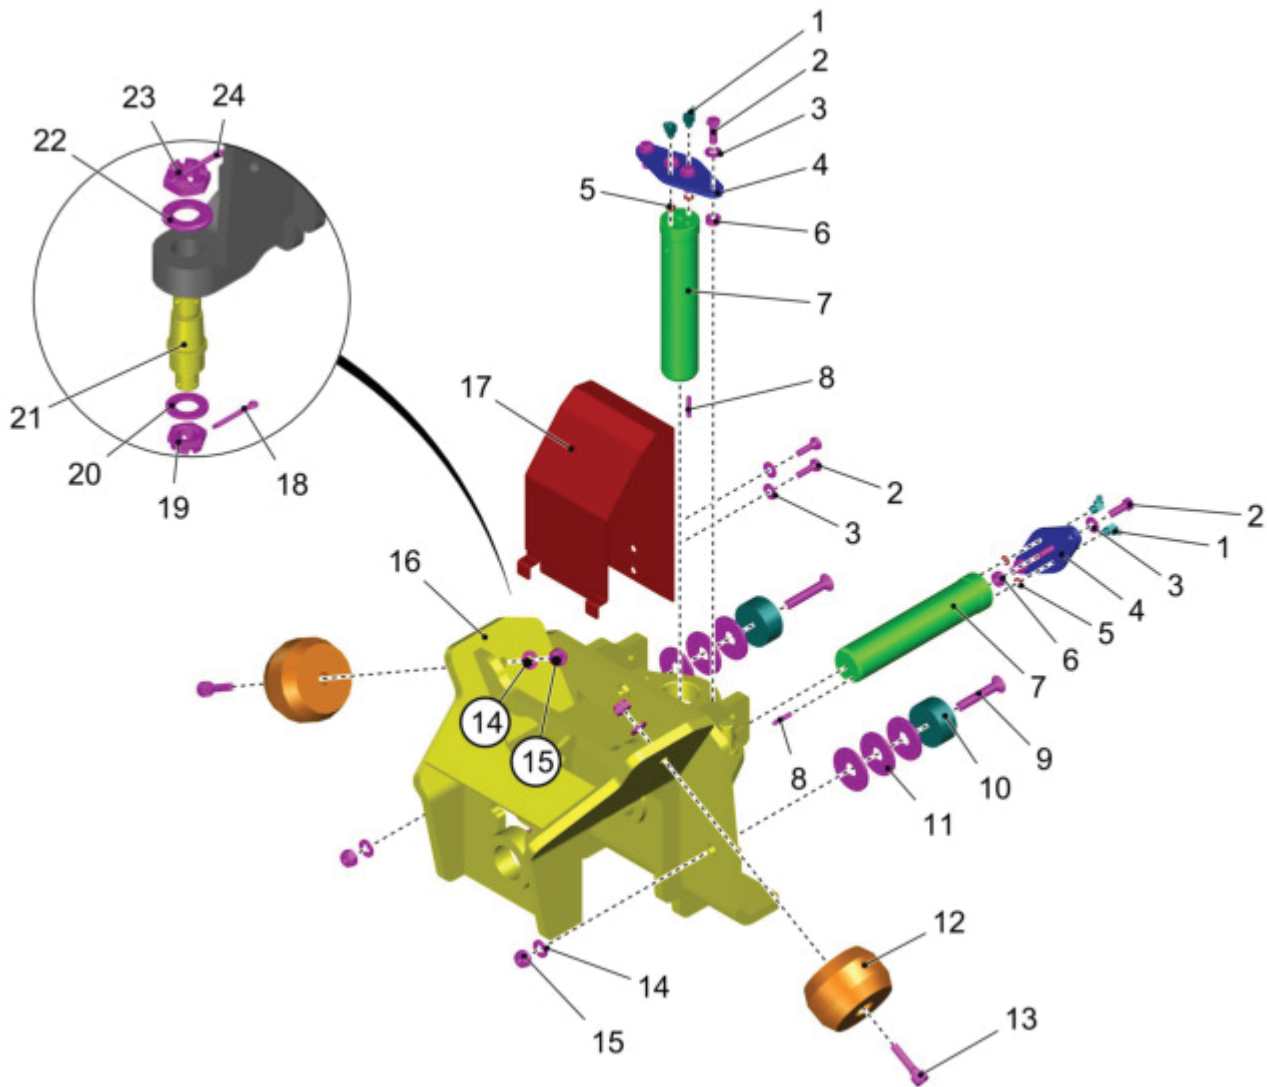

Articulated Joint

PARTS LIST - ARTICULATED JOINT			
ITEM	PART NO.	QTY	DESCRIPTION
1	00025920	4	GREASE NIPPLE
2	00053100	10	HEXAGON SCREW
3	00740090	10	DETENT EDGED WASHER
4	01472530	2	RETAINER
5	00156220	4	O-RING OIL RESISTANT
6	01472420	4	WASHER
7	01472410	2	BOLT
8	00976520	2	THREADED PIN
9	01078140	2	COUNTERSUNK SCREW
10	01062780	2	STOP BUFFER
11	00954200	6	WASHER
12	01062790	2	RUBBER SPRING
13	00045010	2	CYLINDER HEAD SCREW
14	00053760	4	WASHER
15	01145160	4	HEX. NUT
16	03022300	1	ARTICULATED JOINT
17	01472820	1	SUPPORT PLATE
18	00054880	1	SPLIT PIN
19	00047760	1	SLOTTED NUT
20	00053810	1	WASHER
21	01476930	1	DRUM BOLT
22	00743290	1	WASHER
23	00048400	1	SLOTTED NUT
24	00027880	1	COTTER PIN