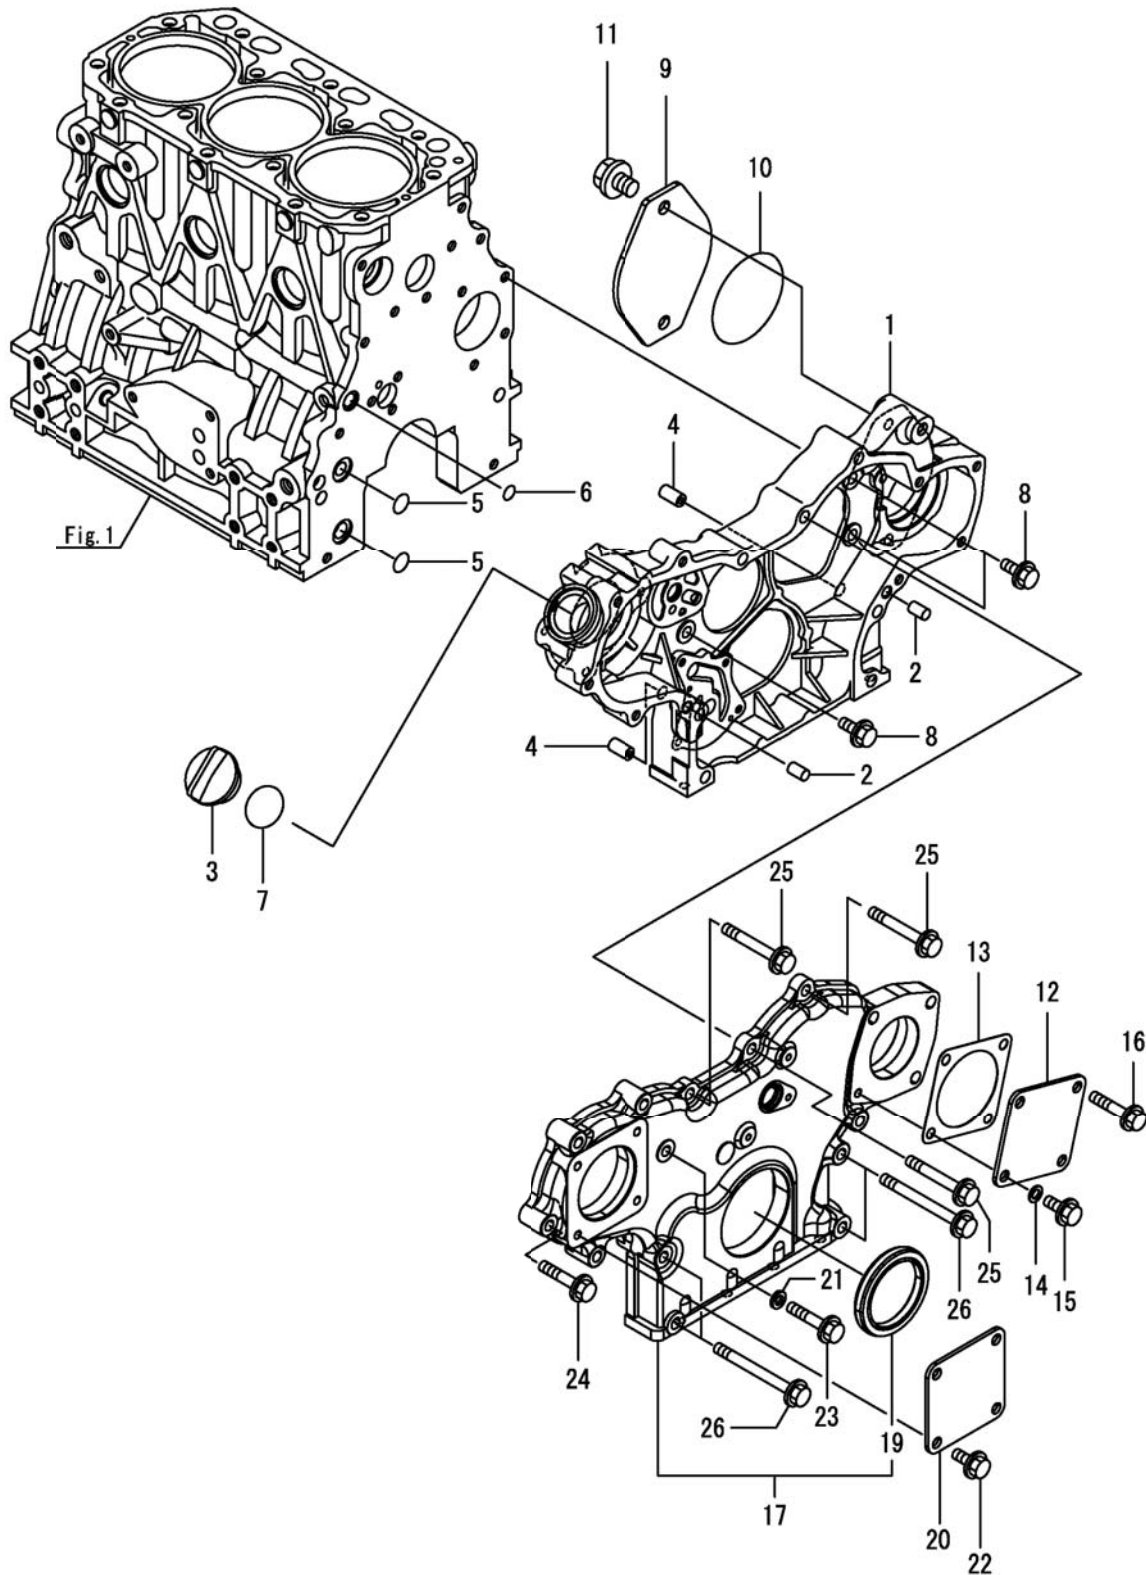

Gear Housing

PARTS LIST - GEAR HOUSING			
ITEM	PART NO.	QTY	DESCRIPTION
1	***	1	SPARE PART ON REQUEST
2	01479370	2	PIN, PARALLEL
3	***	1	SPARE PART ON REQUEST
4	***	2	SPARE PART ON REQUEST
5	01144070	2	O-RING
6	01479340	1	O-RING
7	01144090	1	O-RING
8	***	3	SPARE PART ON REQUEST
9	***	1	SPARE PART ON REQUEST
10	***	1	SPARE PART ON REQUEST
11	***	2	SPARE PART ON REQUEST
12	***	1	SPARE PART ON REQUEST
13	01479350	1	GASKET, PUMP
14	***	1	SPARE PART ON REQUEST
15	***	1	SPARE PART ON REQUEST
16	***	3	SPARE PART ON REQUEST
17	01479360	1	COVER ASSEMBLY CASE
19	01146330	1	SEALING RING
20	***	1	SPARE PART ON REQUEST
21	***	1	SPARE PART ON REQUEST
22	***	4	SPARE PART ON REQUEST
23	***	1	SPARE PART ON REQUEST
24	***	5	SPARE PART ON REQUEST
25	01146510	3	SCREW
26	***	4	SPARE PART ON REQUEST