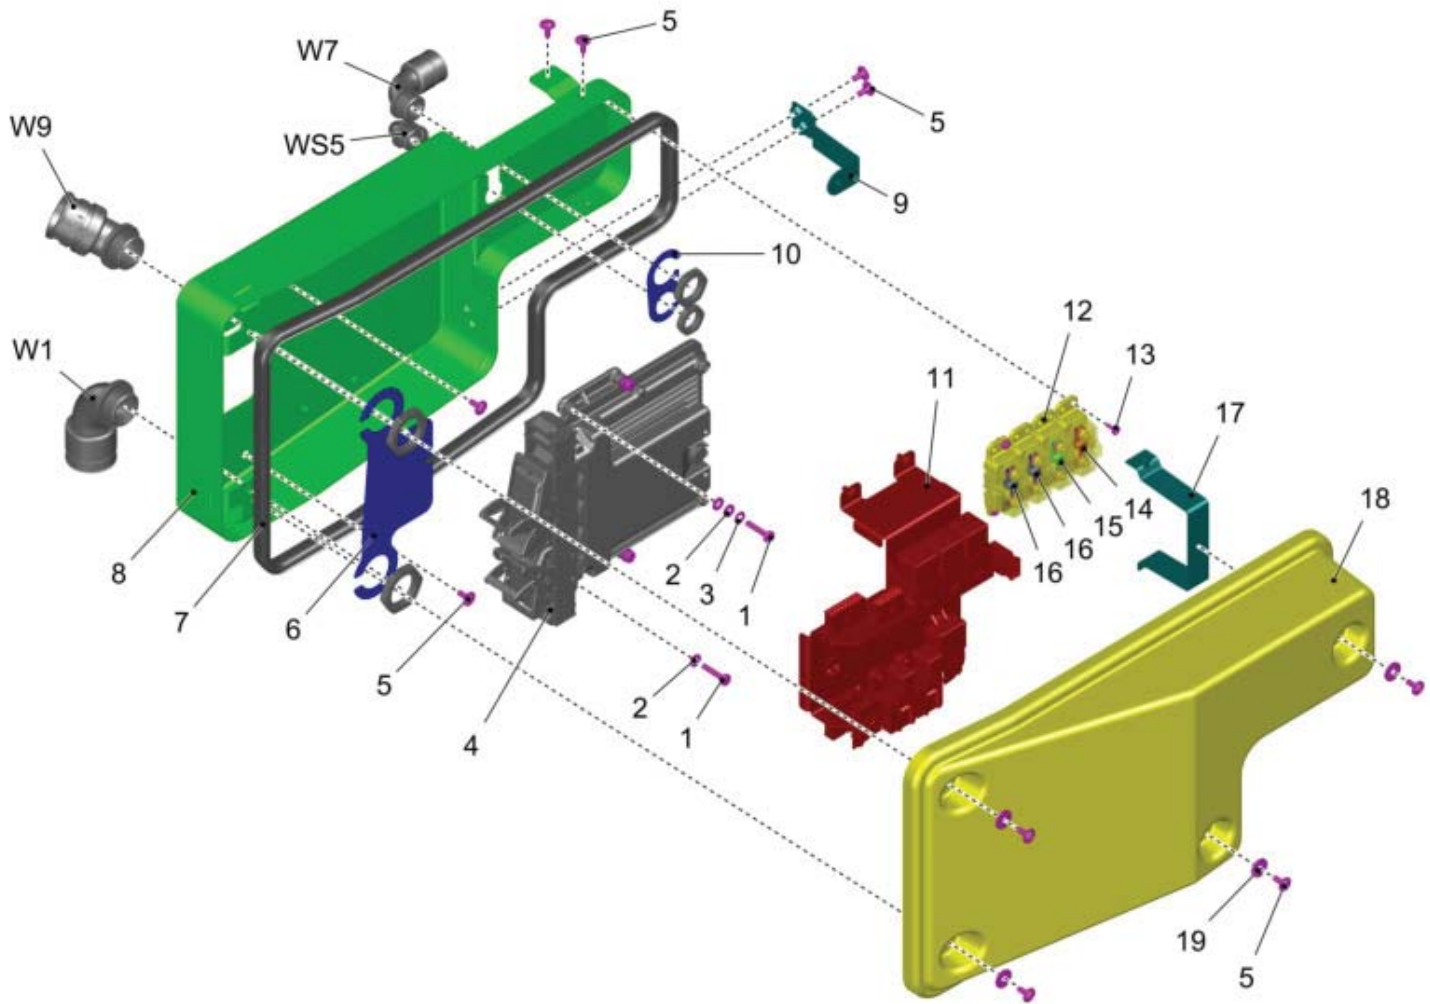

Electrical Box - Rear of Vehicle

PARTS LIST - ELECTRICAL BOX - REAR OF VEHICLE			
ITEM	PART NO.	QTY	DESCRIPTION
1	00053030	4	HEXAGON SCREW
2	00053730	5	WASHER
3	00053840	1	SPRING WASHER
4	01477120	1	ELECTRONIC CONTROL UNIT
5	01000850	10	LENS FLANGE SCREW
6	01476340	1	COVER PLATE
7	01493170	1.400	SEALING PROFILE BLACK
8	01476480	1	E-BOX
9	01476490	1	RETAINER
10	01476470	1	COVER PLATE
11		1	ELECTRO BOX REAR VEHICLE
12	01473870	4	FUSE HOLDER
13	01112160	4	SCREW
14	01277780	1	FUSE LINK
15	---	1	SPARE PART ON REQUEST
16	01473850	2	FUSE LINK
17	01476500	1	RETAINING BRACKET
18	01476350	1	COVERING
19	00135120	4	WASHER
W1	03022240	1	WIRING HARNESS W1
W7	03022280	1	WIRING HARNESS W7
W9	03022350	1	WIRING HARNESS W9
WS5	03022600	1	CABLE LOOM WS5