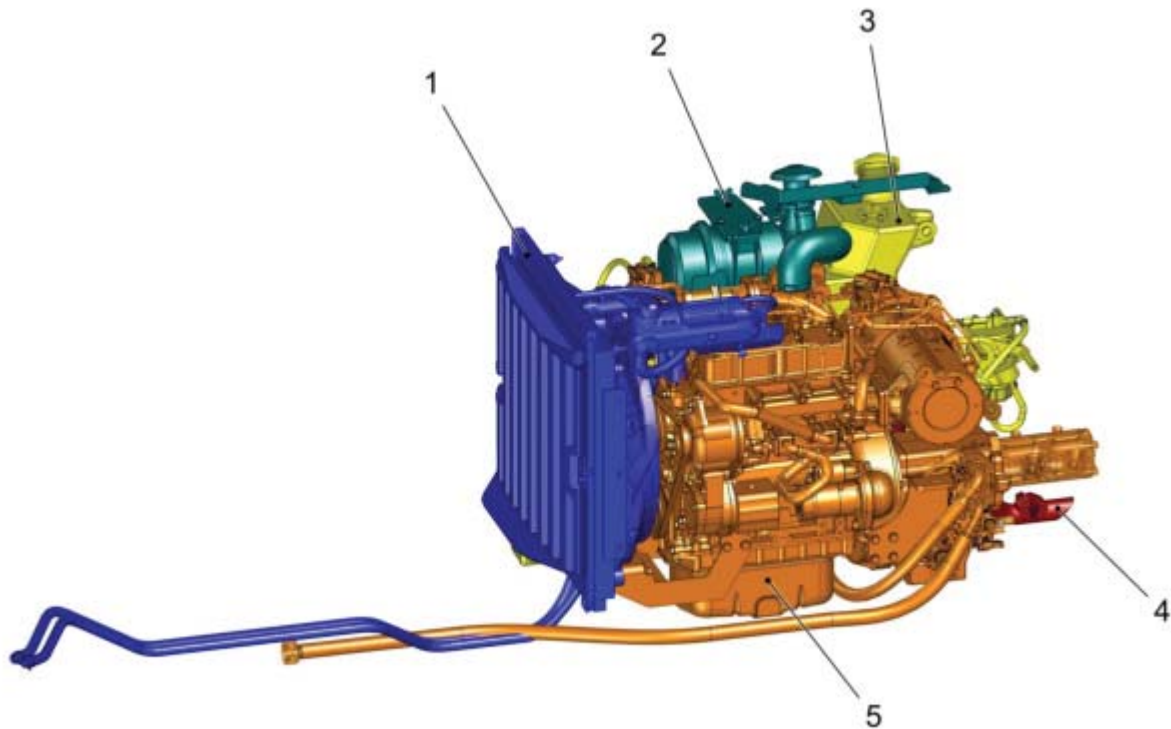

3

PARTS LIST - LABELS

ITEM	PART NO.	QTY	DESCRIPTION
1	01477620	2	DECAL LIFTING JACK
2	01477780	1	DECAL ENGINE BAY
3	01477560	1	DECAL IGNITION LOCK

**THIS PAGE
INTENTIONALLY
LEFT BLANK**

Motor Group

PARTS LIST - MOTOR GROUP	
ITEM	DESCRIPTION
1	RADIATOR
2	AIR CLEANER
3	FUEL SYSTEM
4	EXHAUST PIPE
5	MOTOR GROUP