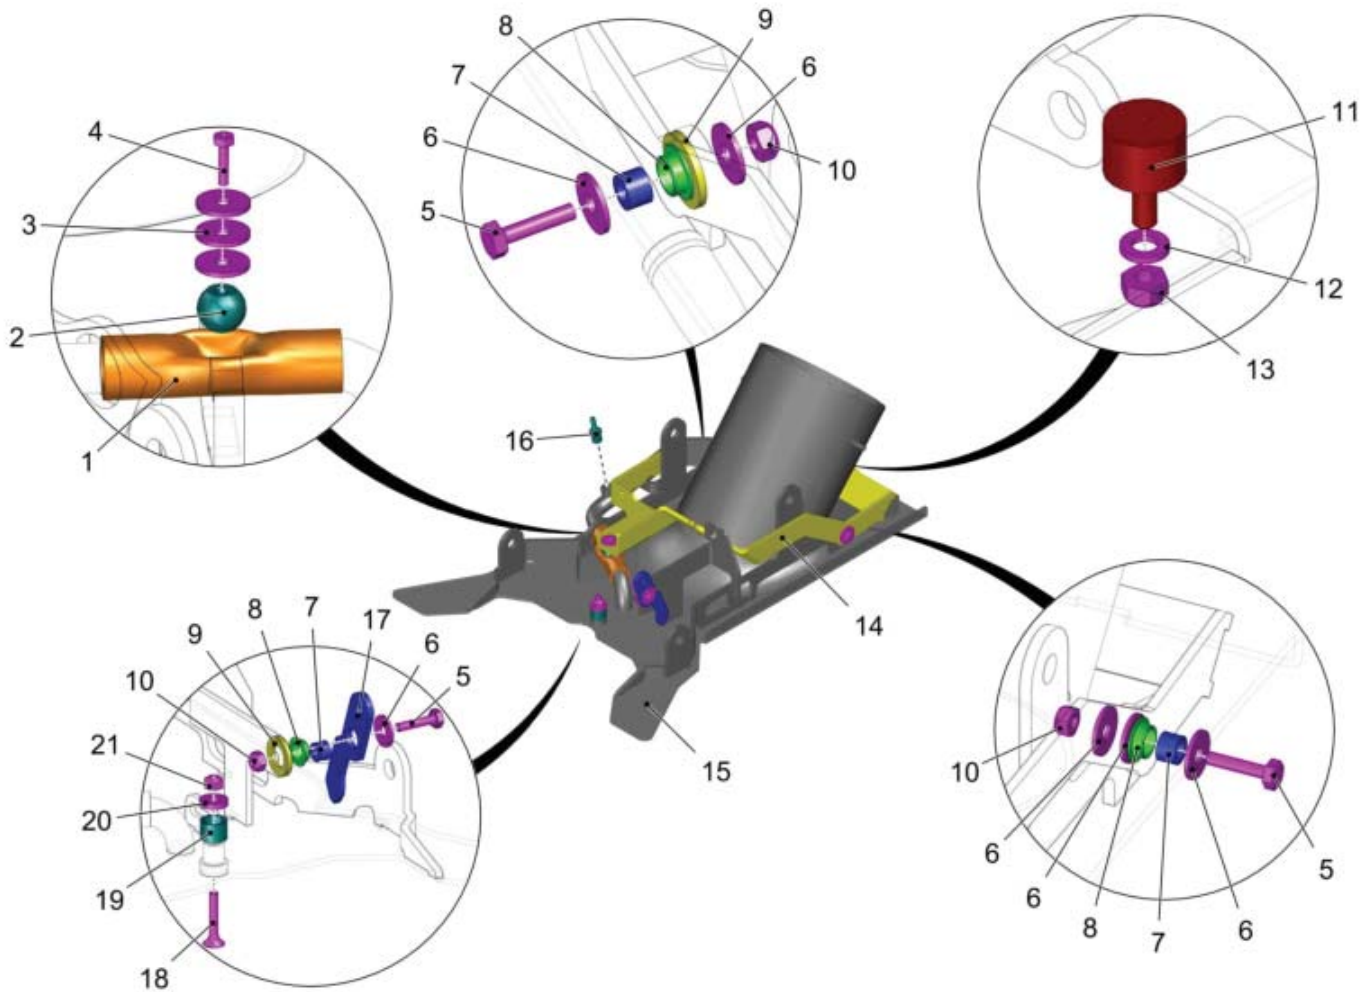

Base Suction Unit

PARTS LIST - BASE SUCTION UNIT			
ITEM	PART NO.	QTY	DESCRIPTION
1	01497520	1	SEALING MEMBER
2	01497590	1	BUTTON BLACK
3	00153200	3	WASHER
4	00106160	1	HEX.BOLT
5	01078690	3	HEXAGON SCREW
6	00902280	6	WASHER
7	01271490	3	BEARING BUSH
8	01130080	3	SLIDE BEARING BUSH
9	01142410	2	WASHER
10	00101540	3	HEX. NUT
11	00854090	1	STOP BUFFER
12	00053730	1	WASHER
13	00102140	1	HEX. NUT
14	01471500	1	ROCKER
15	01471490	1	BASE PLATE
16	01161220	1	SCREWED PLUG
17	01472790	1	LEVER
18	00903480	1	COUNTERSUNK SCREW
19	01472560	1	BUSHING
20	00695300	1	WASHER
21	00051510	1	HEX. NUT