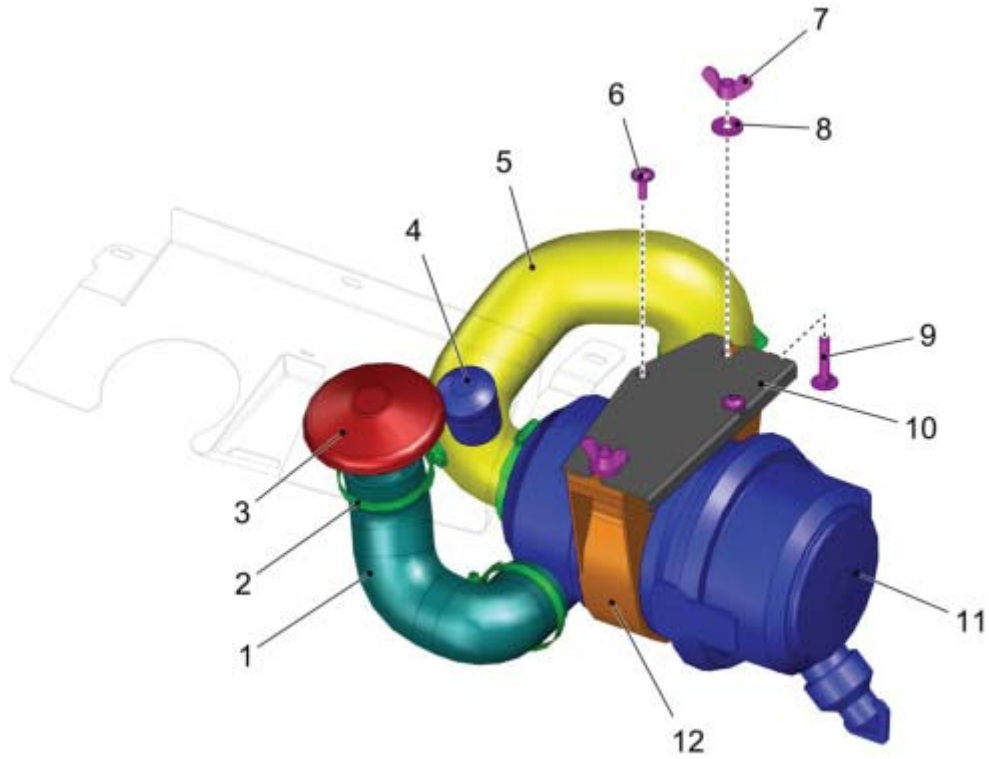

Air Cleaner

PARTS LIST - AIR CLEANER			
ITEM	PART NO.	QTY	DESCRIPTION
1	01476740	1	INTAKE HOSE OUTER
2	00751180	4	HOSE CLAMP
3	00921100	1	RAIN CAP
4	01140460	1	SERVICE INDICATOR
5	01476730	1	INTAKE HOSE
6	01000670	2	LENS FLANGE SCREW
7	00153350	2	WING NUT
8	00042900	2	WASHER
9	01073500	2	ROUND HEAD SCREW
10	01476840	1	RETAINER
11	00212130	1	AIR FILTER
12	00492600	1	MOUNTING