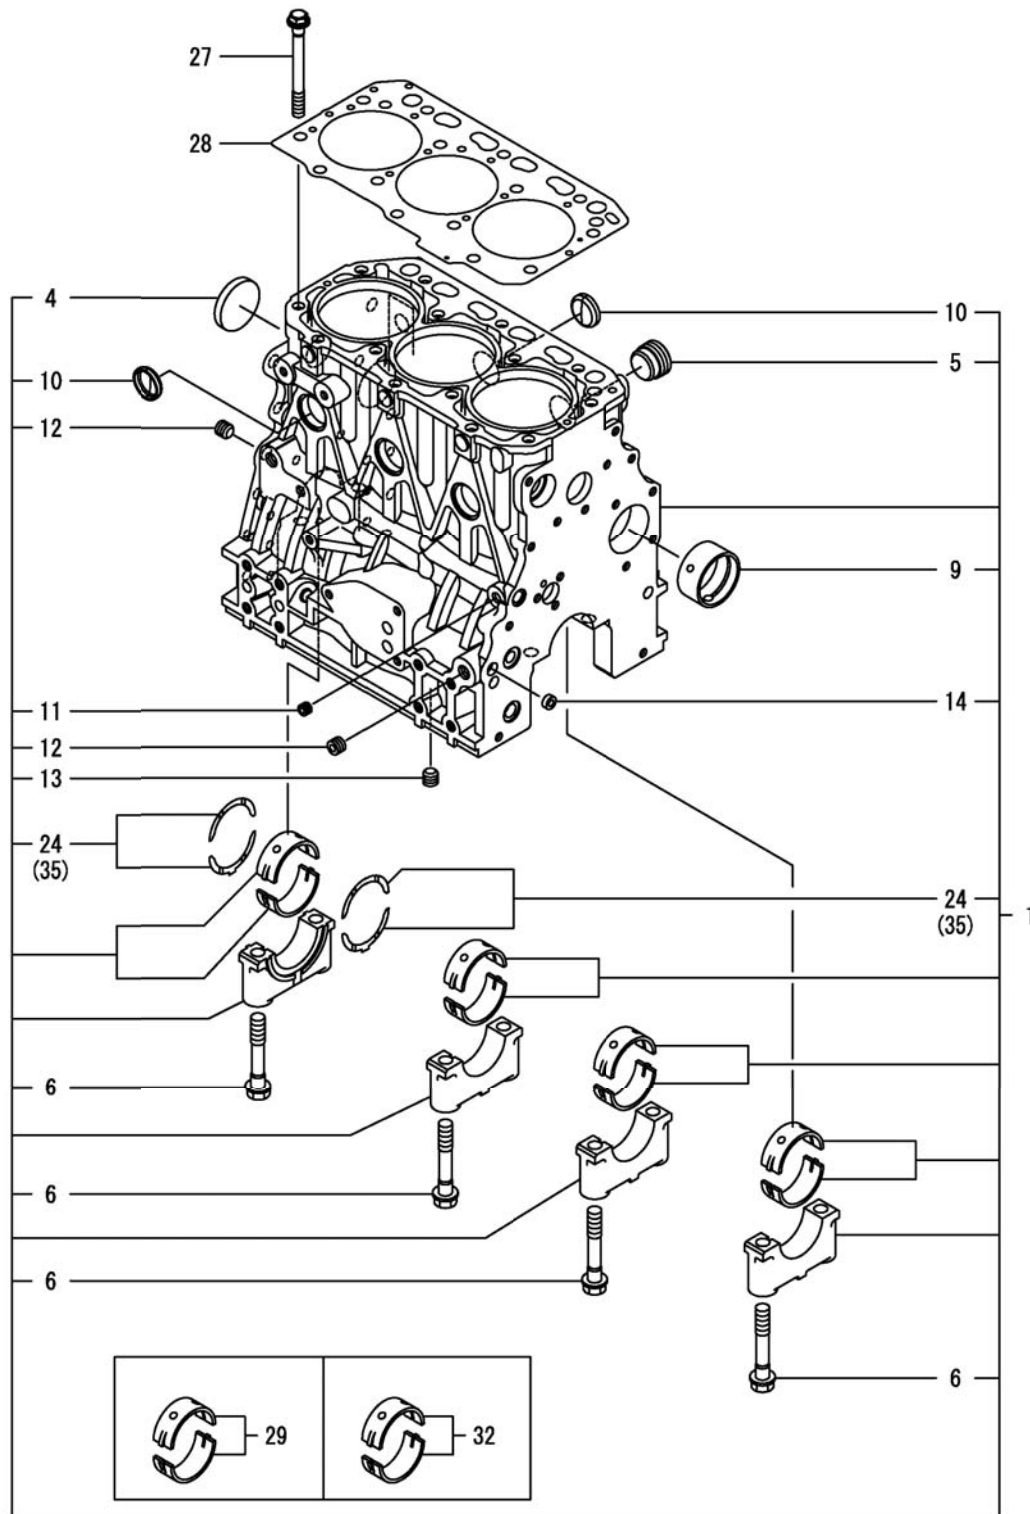

**THIS PAGE
INTENTIONALLY
LEFT BLANK**

Cylinder Block

PARTS LIST - CYLINDER BLOCK			
ITEM	PART NO.	QTY	DESCRIPTION
1	***	1	SPARE PART ON REQUEST
4	01169790	1	PLUG CONNECTION
5	***	1	SPARE PART ON REQUEST
6	***	8	SPARE PART ON REQUEST
9	***	1	SPARE PART ON REQUEST
10	***	6	SPARE PART ON REQUEST
11	***	1	SPARE PART ON REQUEST
12	***	2	SPARE PART ON REQUEST
13	***	1	SPARE PART ON REQUEST
14	***	1	SPARE PART ON REQUEST
24	***	2	SPARE PART ON REQUEST
27	01169620	14	HEXAGON SCREW
28	01477010	1	CYLINDER HEAD GASKET
29	***	4	SPARE PART ON REQUEST
32	***	4	SPARE PART ON REQUEST
35	***	1	SPARE PART ON REQUEST