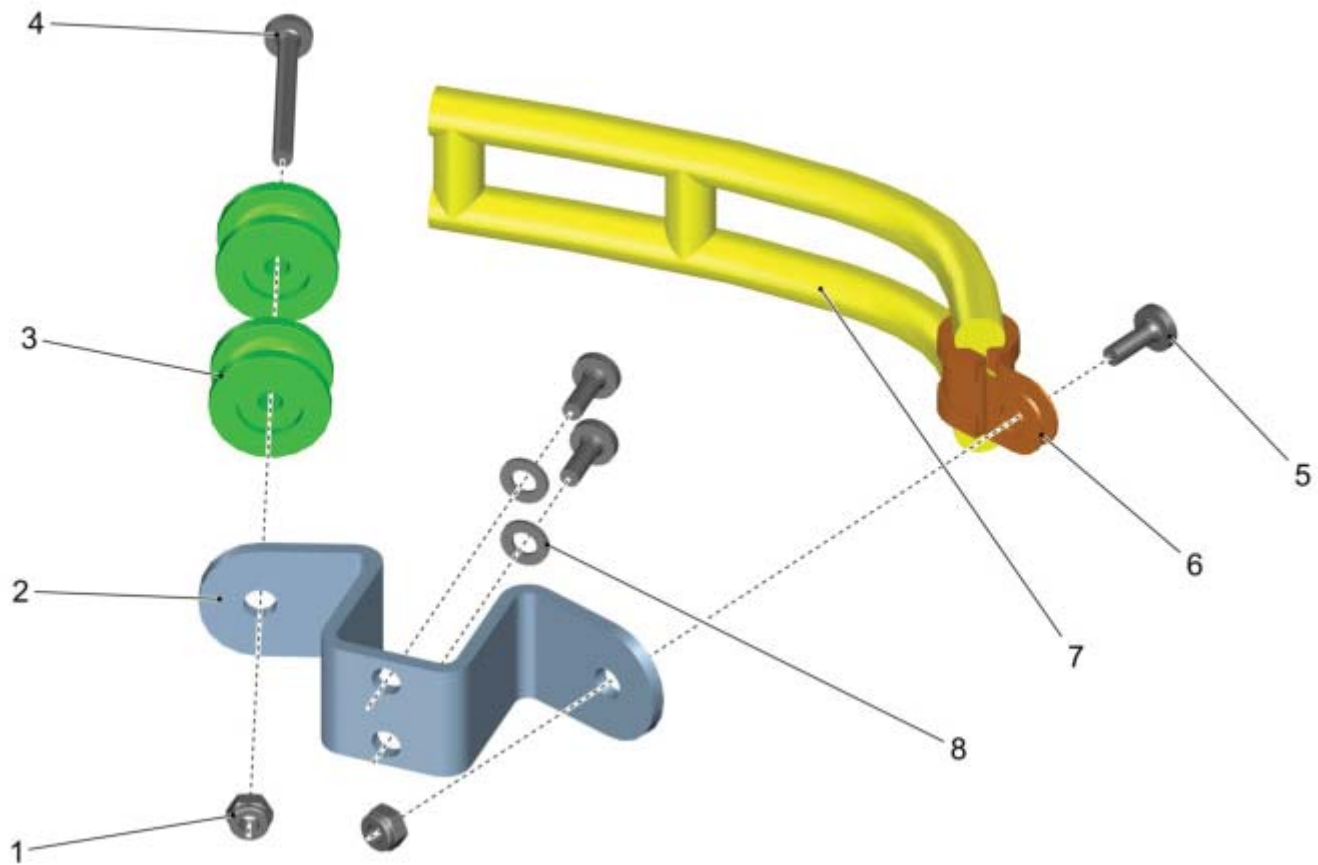

Holder

PARTS LIST - HOLDER			
ITEM	PART NO.	QTY	DESCRIPTION
1	00051340	2	HEX. NUT
2	01473820	1	SHEET METAL
3	01472920	2	ROUND HEAD
4	00101870	1	FILLISTER-HEAD SCREW
5	00108650	3	FILLISTER-HEAD SCREW
6	00109470	1	TUBE CLAMP
7	---	1	SPARE PART ON REQUEST
8	00053720	2	WASHER