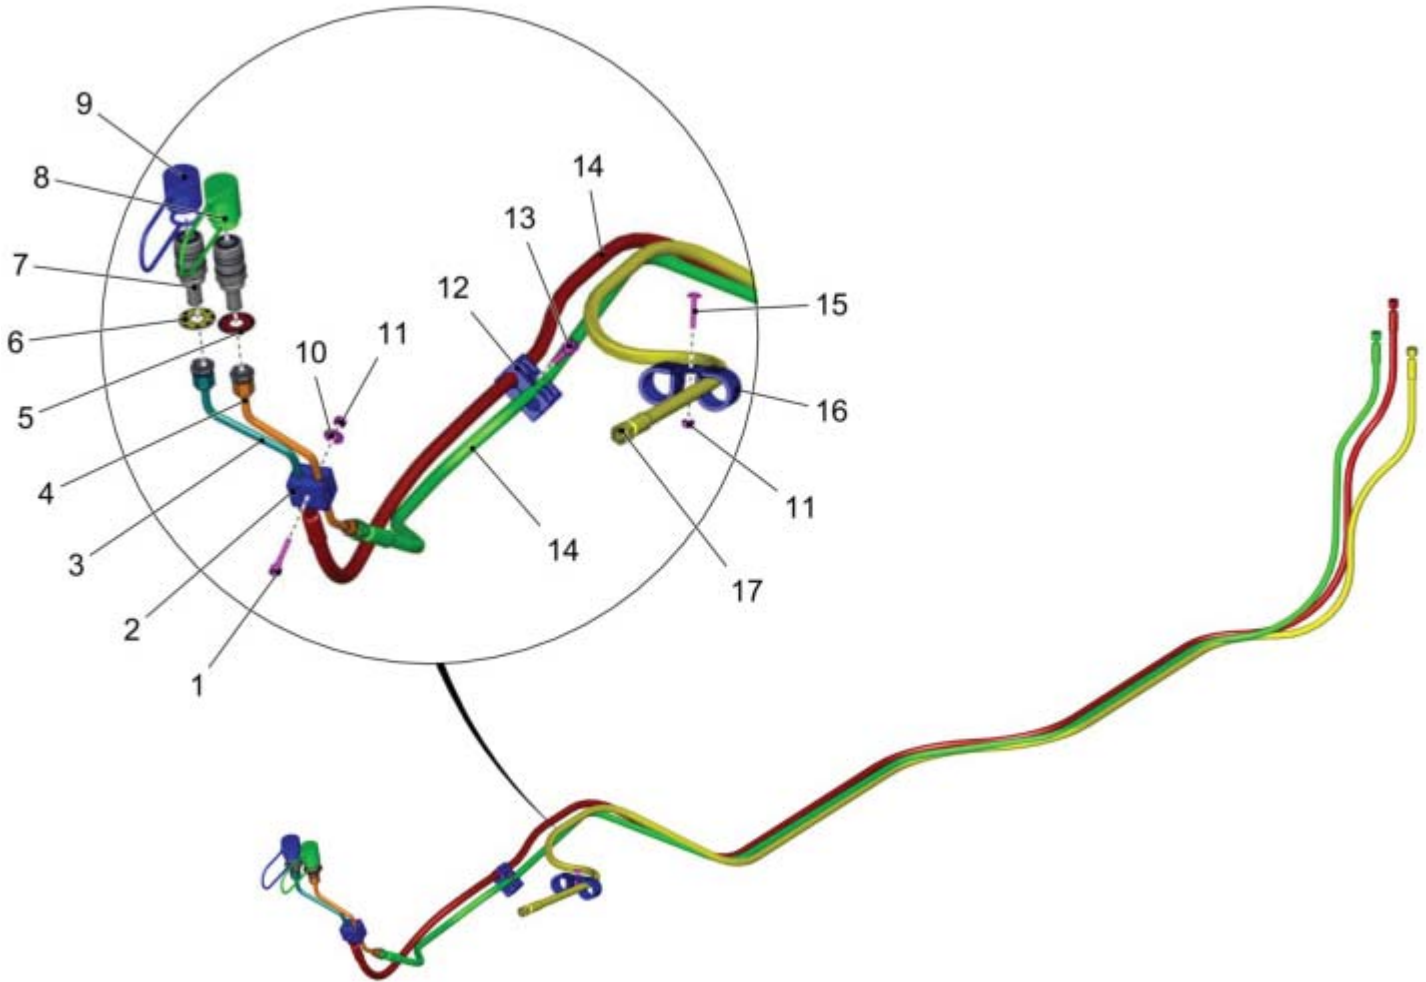

Hydraulics Front of Vehicle

PARTS LIST - HYDRAULICS FRONT OF VEHICLE			
ITEM	PART NO.	QTY	DESCRIPTION
1	00748310	1	CYLINDER HEAD SCREW
2	01221750	1	PAIR OF CLAMPING
3	03014720	1	HYDRAULIC PIPE
4	03014660	1	HYDRAULIC PIPE
5	01478760	1	WASHER
6	01478810	1	WASHER
7	01140310	2	COUPLING SLEEVE
8	01474040	1	DUST CAP BLUE
9	01142330	1	DUST CAP
10	00135120	1	WASHER
11	00051520	2	HEX. NUT
12	01162640	1	PAIR OF CLAMPING
13	00045540	1	CYLINDER HEAD SCREW
14	01471020	2	HOSE
15	06002260	1	LENS FLANGE SCREW
16	00970200	2	TUBE CLAMP
17	01474030	1	HOSE