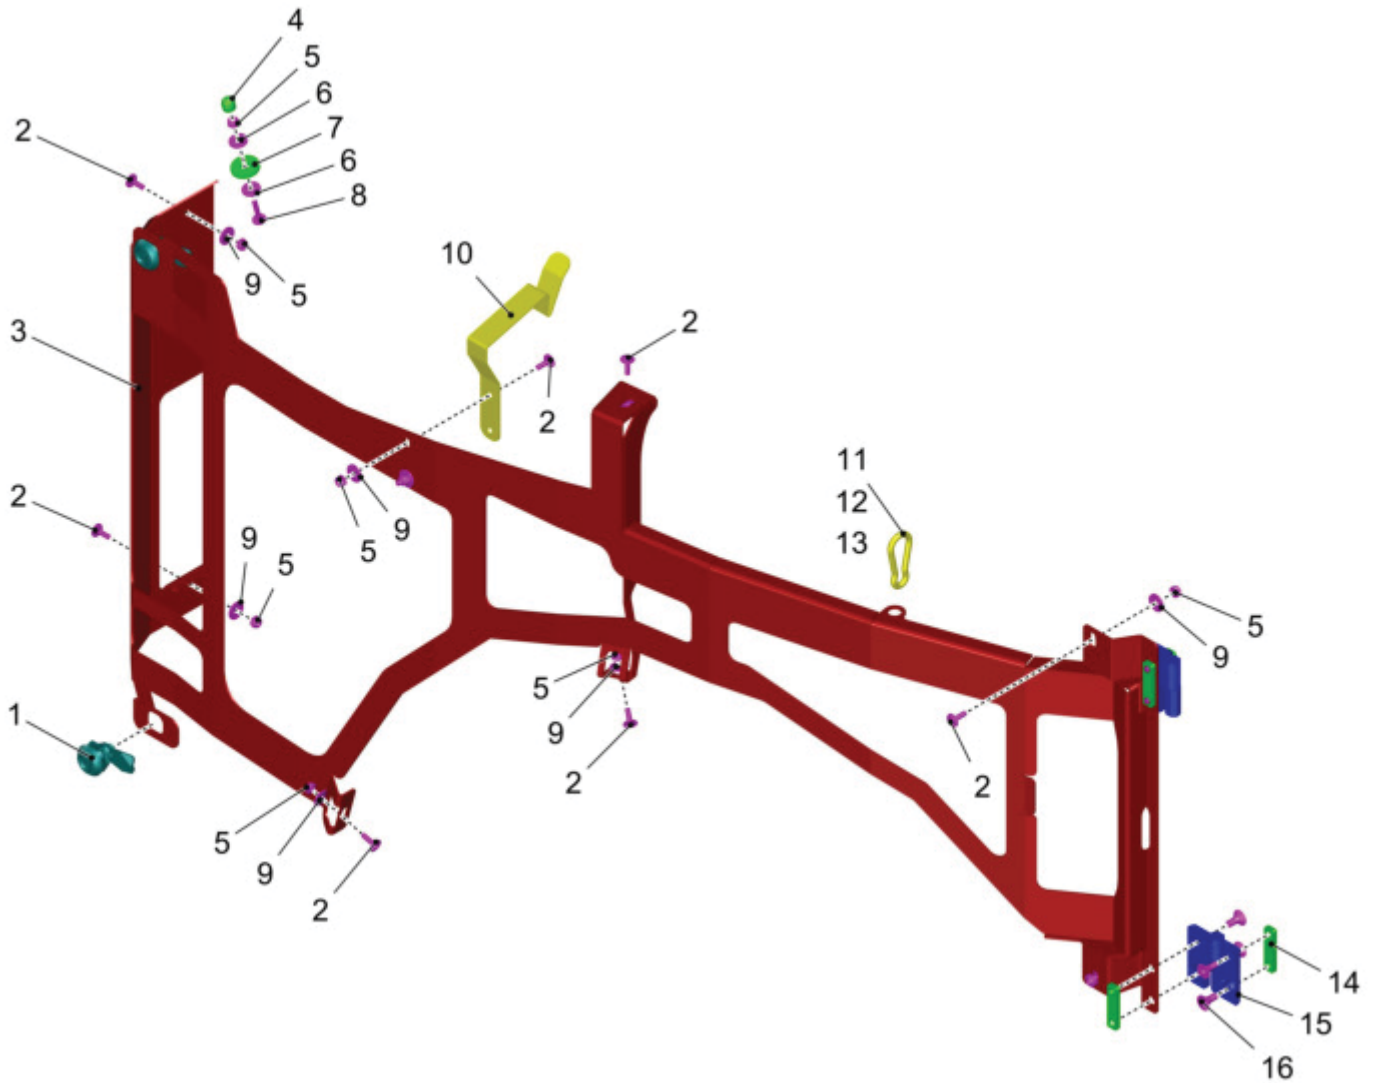

Door Frame Attachment

PARTS LIST - DOOR FRAME ATTACHMENT			
ITEM	PART NO.	QTY	DESCRIPTION
1	01476670	2	TWISTLOCK
2	01017640	9	LENS FLANGE SCREW
3	03022340	1	DOOR FRAME R.H.
4	00525910	1	LENS CAP
5	00102140	10	HEX. NUT
6	00854210	2	WASHER
7	00106050	1	RUBBER WASHER
8	01082530	1	LENS FLANGE SCREW
9	01226340	9	DETENT EDGED WASHER
10	01476880	1	LOCK HOOK
11	00976600	1	SNAP HOOK
12	00500220	2	CLAMP
13	00500210	0.400	CABLE
14	01476660	4	THREADED SHEET METAL
15	01476650	2	HINGE L.H.
16	00705440	8	COUNTERSUNK SCREW