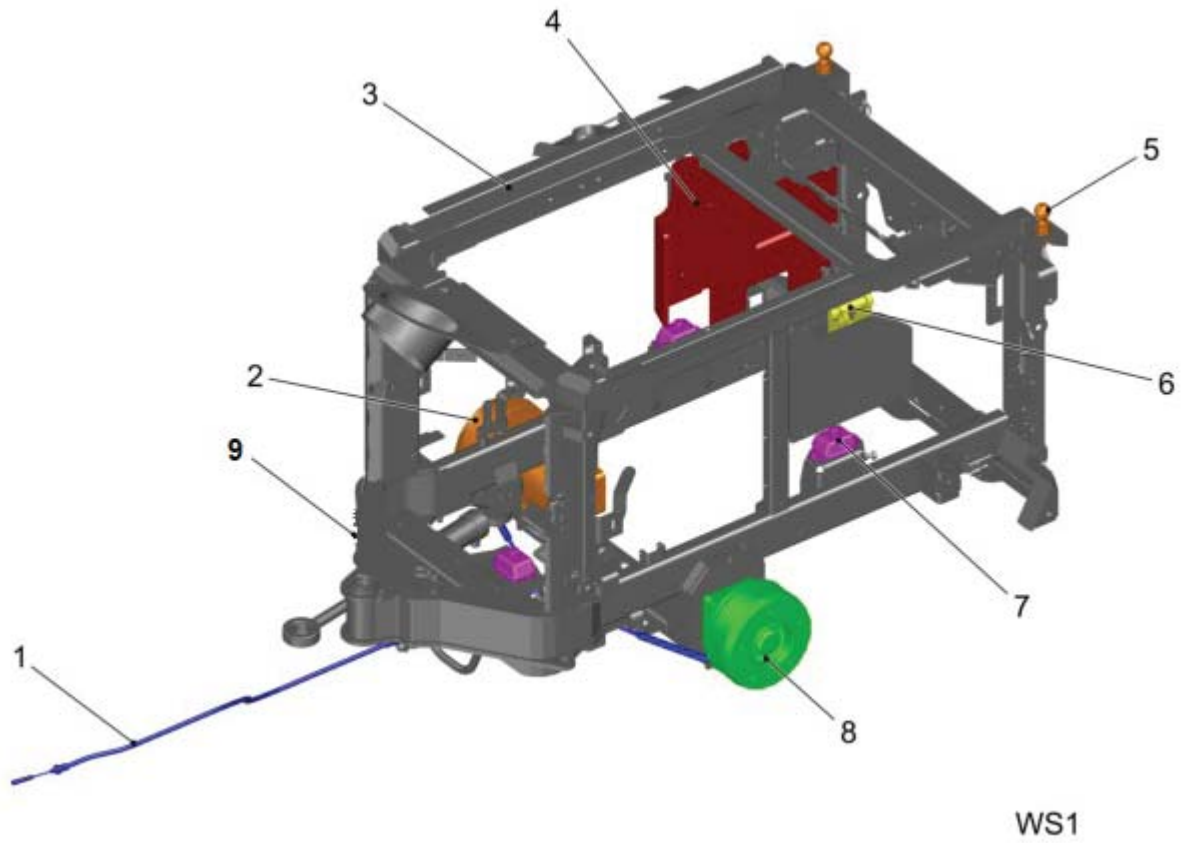

Rear End of Vehicle

PARTS LIST - REAR END OF VEHICLE			
ITEM	PART NO.	QTY	DESCRIPTION
1			BRAKING SYSTEM
2			REAR WHEEL DRIVE R.H.
3			REAR END OF VEHICLE
4			BATTERY HOLDER
5		2	HOLDING FIXTURE
6			TOWING EYE
7		3	ENGINE BEARER
8			REAR WHEEL DRIVE L.H.
9	03022520	1	REAR CARRIAGE
WS1	03022360		CABLE LOOM WS1