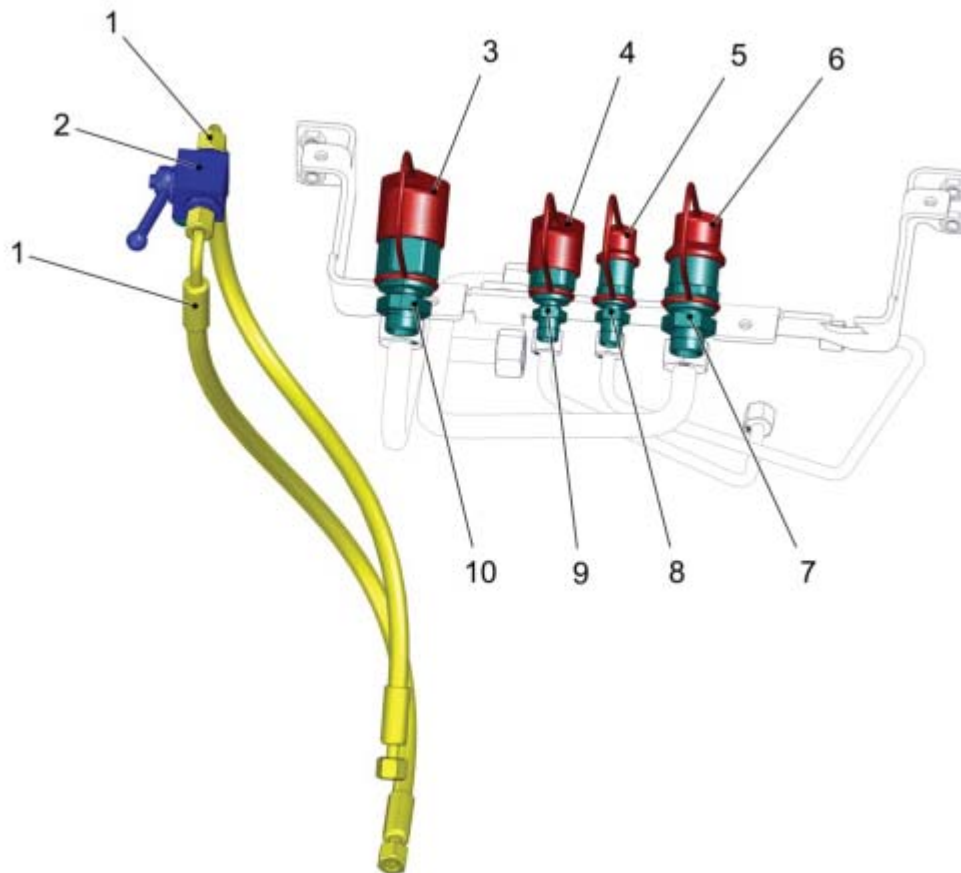

Dust Caps

PARTS LIST - DUST CAPS			
ITEM	PART NO.	QTY	DESCRIPTION
1	01221210	2	PRESSURE HOSE
2	01492650	1	BALL COCK
3	01142310	1	DUST CAP
4	01142330	1	DUST CAP
5	01142340	1	DUST CAP RED
6	01142300	1	DUST CAP
7	01140270	1	CONNECTOR PLUG
8	01140300	1	CONNECTOR PLUG
9	01140310	1	COUPLING SLEEVE
10	01140290	1	COUPLING SLEEVE