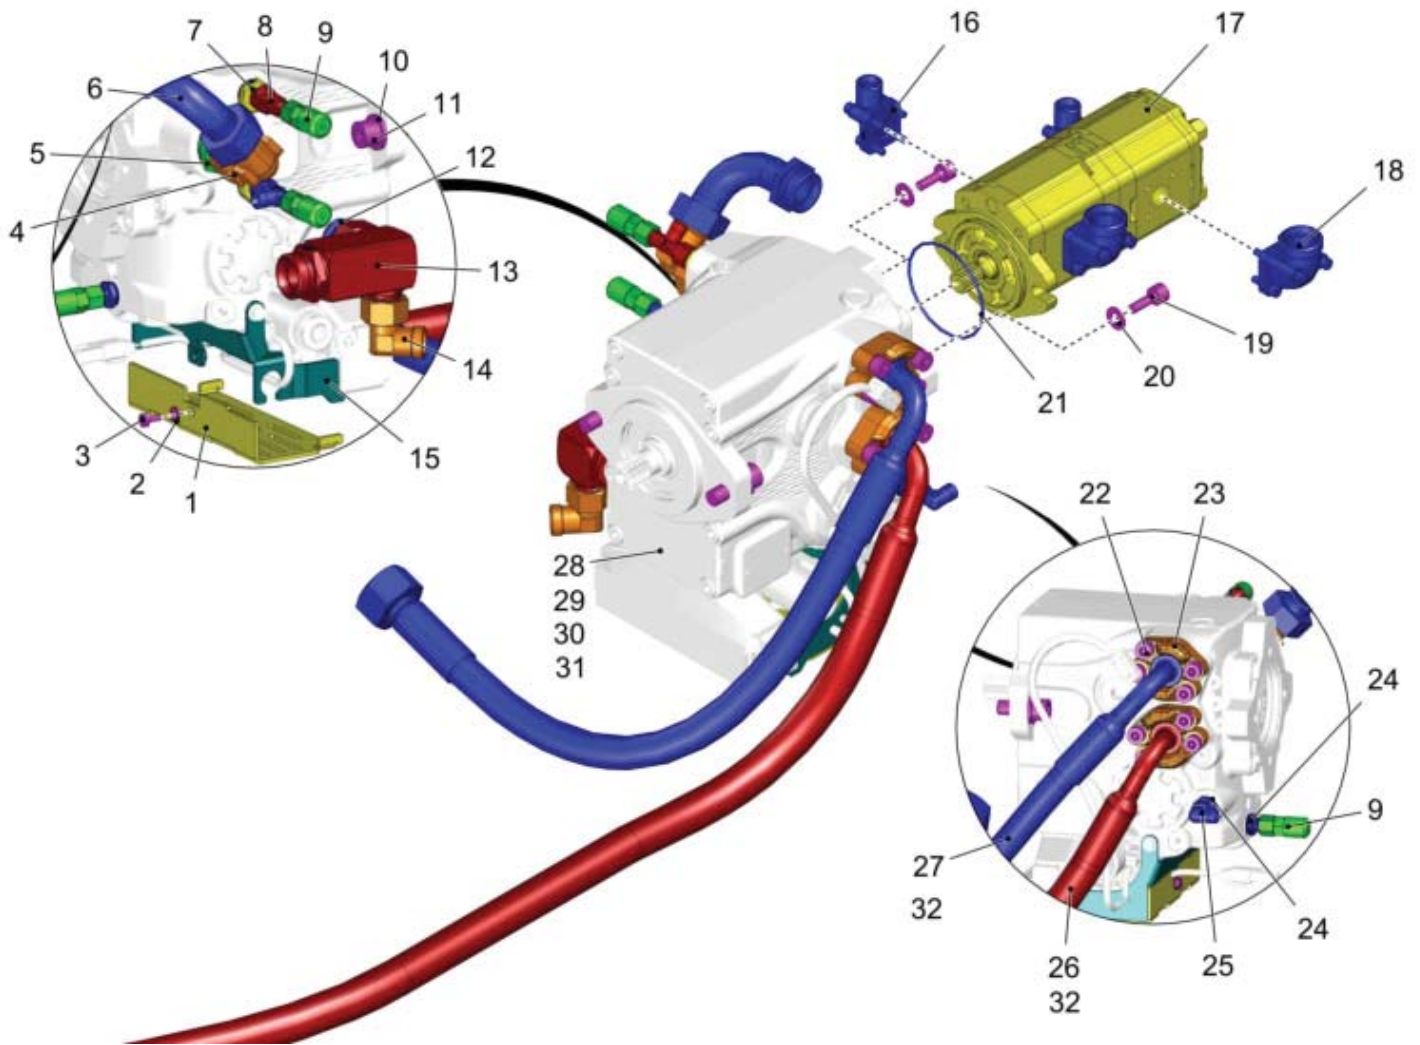

Motor Pump

PARTS LIST - MOTOR PUMP			
ITEM	PART NO.	QTY	DESCRIPTION
1	01476980	1	PROTECTIVE PLATE
2	00740280	1	WASHER
3	00104500	1	HEXAGON SCREW
4	01142160	1	ADJUSTMENT ANGLE SCREW CONNECTION
5	01477550	1	STRAIGHT SCREW CONNECTION
6	01477790	1	CONNECTING ELEMENT
7	01477250	2	STRAIGHT SCREW CONNECTION
8	01472100	2	ADJUSTING L-SCREW CONNECTION
9	01058580	3	MEASURING MUFF
10	01142420	2	WASHER
11	01477590	2	CYLINDER SCREW
12	01477610	1	STRAIGHT SCREW CONNECTION
13	01477320	1	COLLECTOR
14	01168050	1	ADJUSTMENT ANGLE SCREW CONNECTION
15	01477580	1	PROTECTIVE PLATE
16	01010670	2	FLANGE SCREWING
17	01470080	1	GEARED PUMP
18	01080670	2	FLANGE SCREWING
19	00135030	2	SOCKET HEAD SCREW
20	00870090	2	DETENT EDGED WASHER
21	01477940	1	O-RING
22	01477450	8	SOCKET HEAD SCREW
23	01080560	2	FLANGE HALF
24	01477770	2	STRAIGHT SCREW CONNECTION
25	01013020	1	ADJUSTMENT ANGLE SCREW CONNECTION
26	01470180	1	HOSE LINE
27	01477280	1	HOSE LINE
28	01476310	1	TRACTION DRIVE PUMP
29	01476320	1	GASKET KIT MP1P38/45
30	01476430	1	PRESSURE BALANCE VALVE H1P 12V DT04-2P M
31	01476540	1	SOLENOID COIL 12V DT CONN MOR
32	01016050	2	O-RING OIL RESISTANT