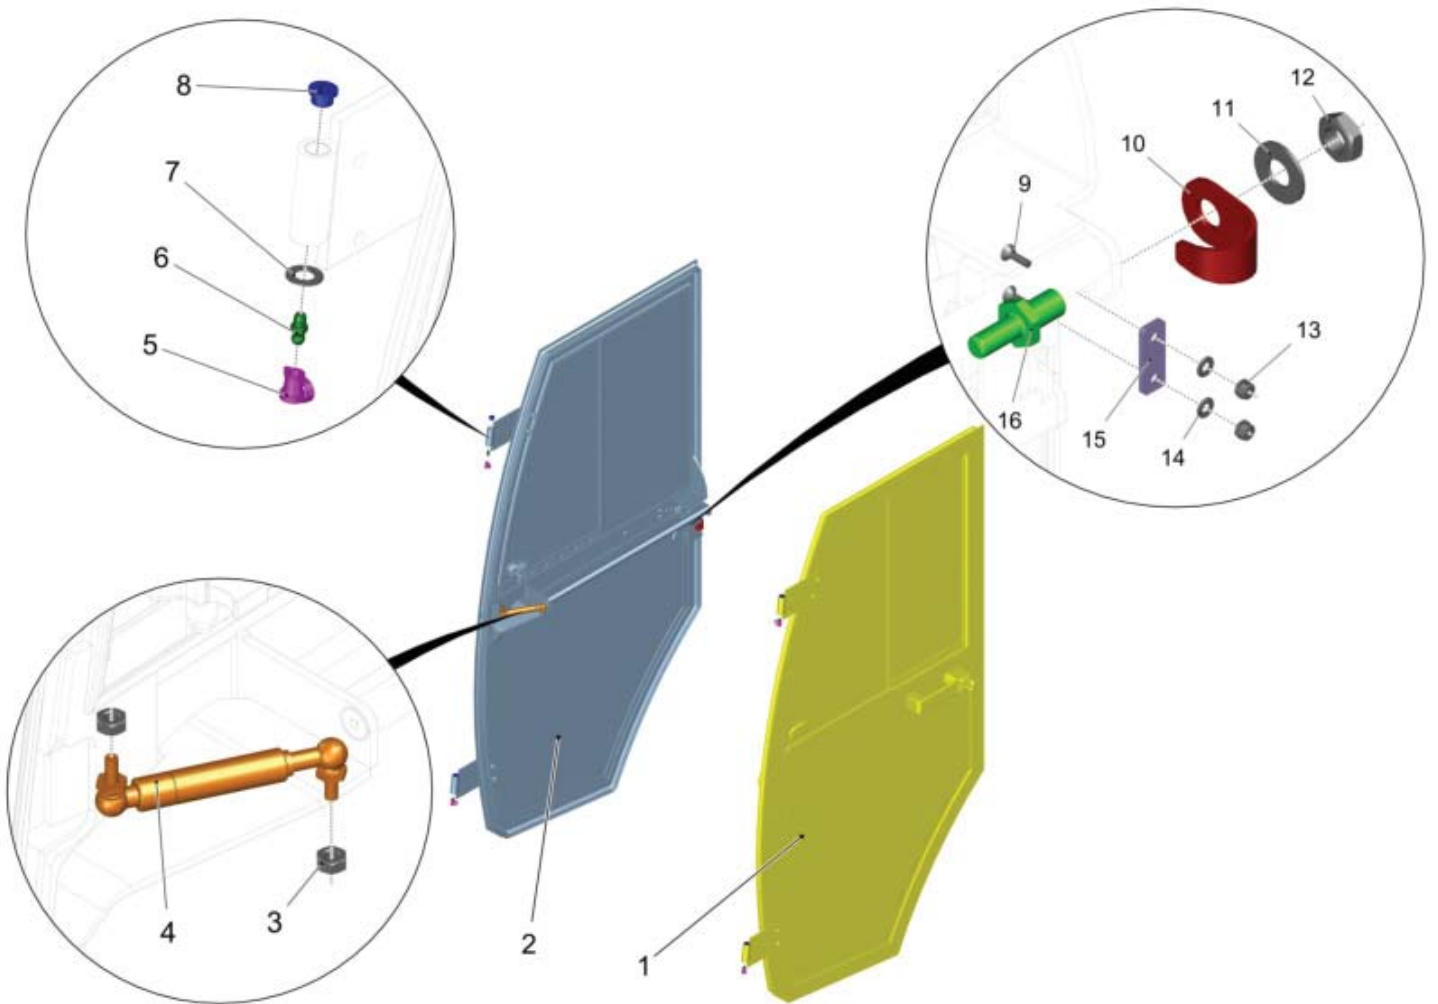

Doors

PARTS LIST - DOORS			
ITEM	PART NO.	QTY	DESCRIPTION
1	01145280	1	DOOR L.H.
2	01145290	1	DOOR R.H.
3	00053350	4	HEX. NUT
4	01060170	2	GAS-PRESSURIZED SPRING
5	01014310	4	PROTECTION CAP
6	00045910	4	LUBRICATING NIPPLE
7	01065630	4	WASHER
8	00073800	4	DRAIN PLUG
9	00131430	4	COUNTERSUNK SCREW
10	01165770	2	DEFLECTOR BOW
11	00875950	2	WASHER
12	01057260	2	HEX. NUT
13	00133830	4	HEX. NUT
14	00053710	4	WASHER
15	01166170	2	BUFFER
16	01165550	2	COTTER PIN