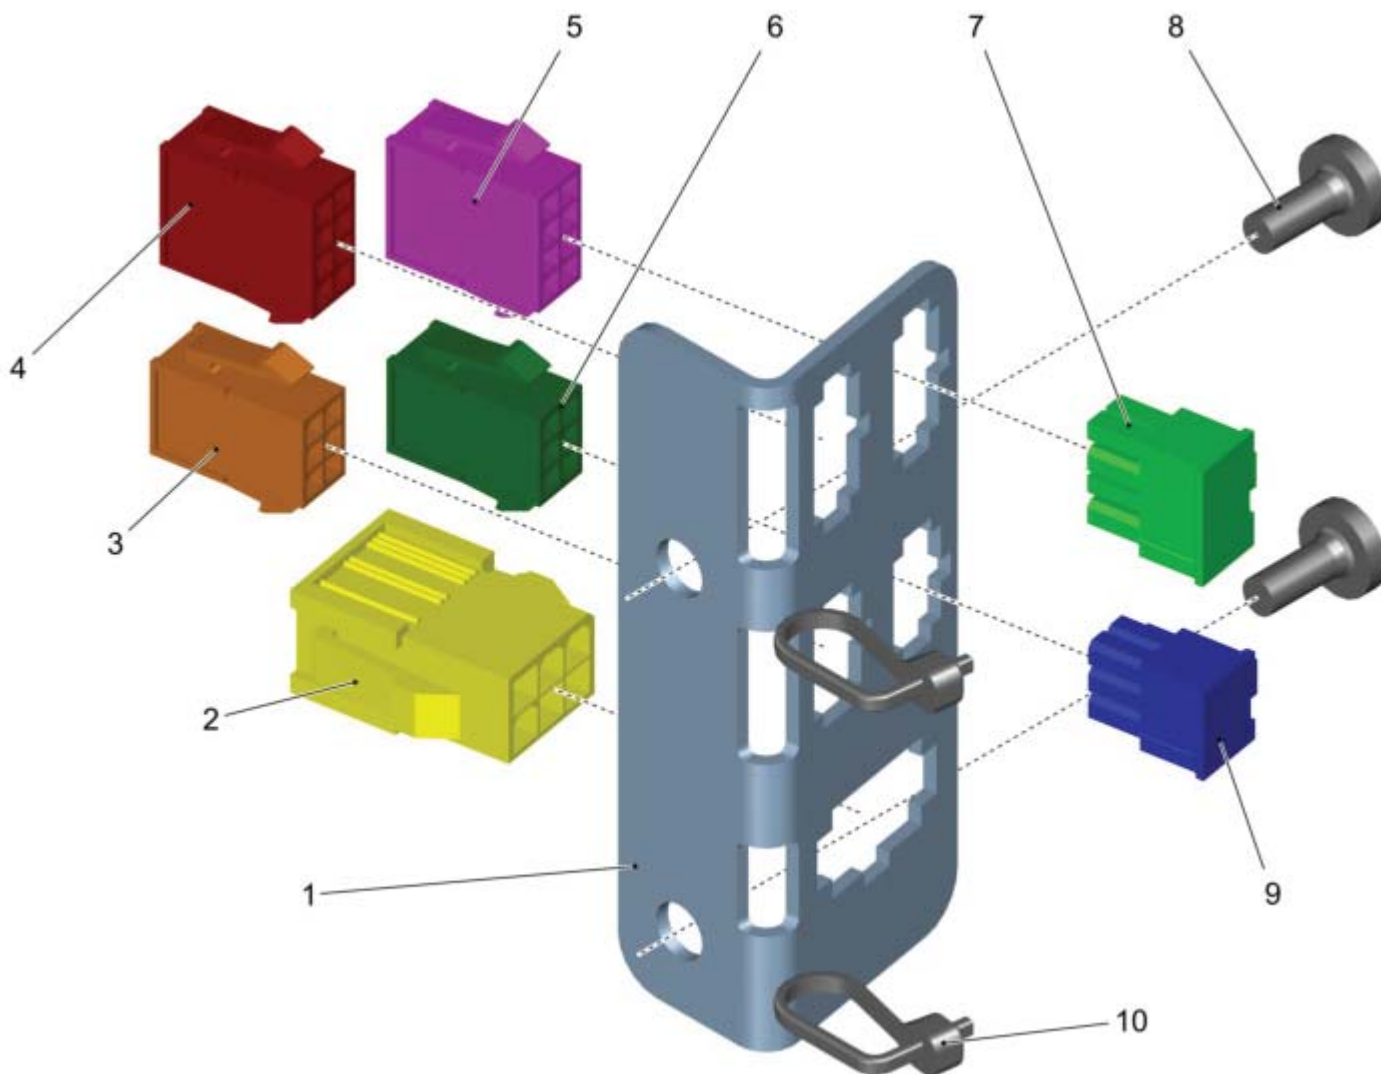

Side Console R.H.

PARTS LIST - SIDE CONSOLE R.H.

ITEM	PART NO.	QTY	DESCRIPTION
1	01476440	1	PLUG RETAINER UPPER
2	01499360	1	MAIL HOUSING 6-POLE
3	***	1	SPARE PART ON REQUEST
4	***	1	SPARE PART ON REQUEST
5	***	1	SPARE PART ON REQUEST
6	***	1	SPARE PART ON REQUEST
7	***	1	SPARE PART ON REQUEST
8	00101460	2	FILLISTER-HEAD SCREW
9	***	1	SPARE PART ON REQUEST
10	00121010	2	CABLE TIE