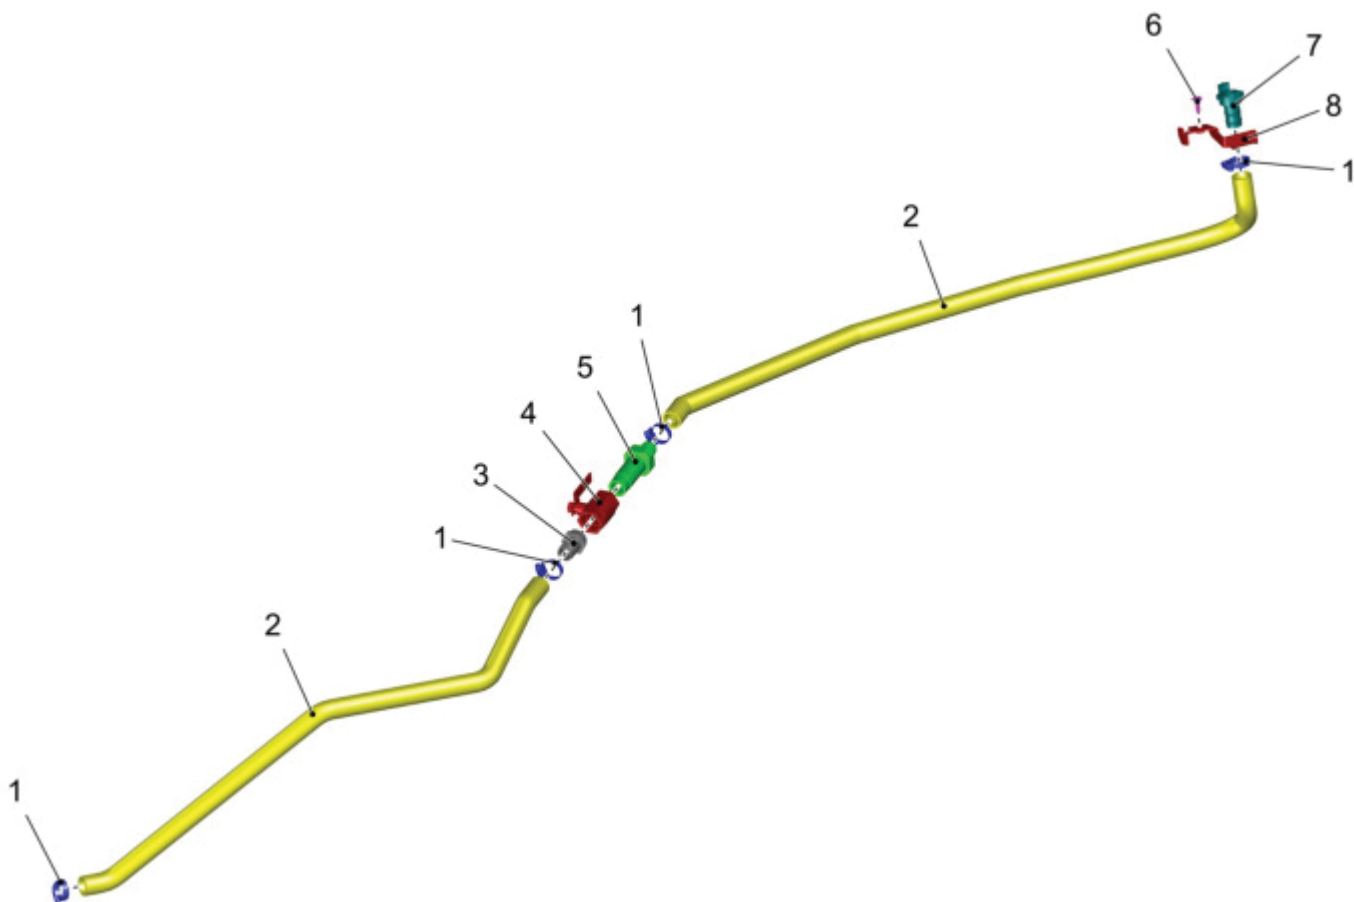

Circulating Water Vehicle Preparation

PARTS LIST - CIRCULATING WATER VEHICLE PREPARATION			
ITEM	PART NO.	QTY	DESCRIPTION
1	01161690	4	CLAMP
2	01474620	1.200	SPIRAL COILED TUBE
3	01490200	1	CONNECTION
4	01490210	1	BALL COCK
5	01474940	1	CONNECTING PIPE
6	01000670	1	LENS FLANGE SCREW
7	01163040	1	PIECE OF HOSE
8	01476790	1	RETAINER