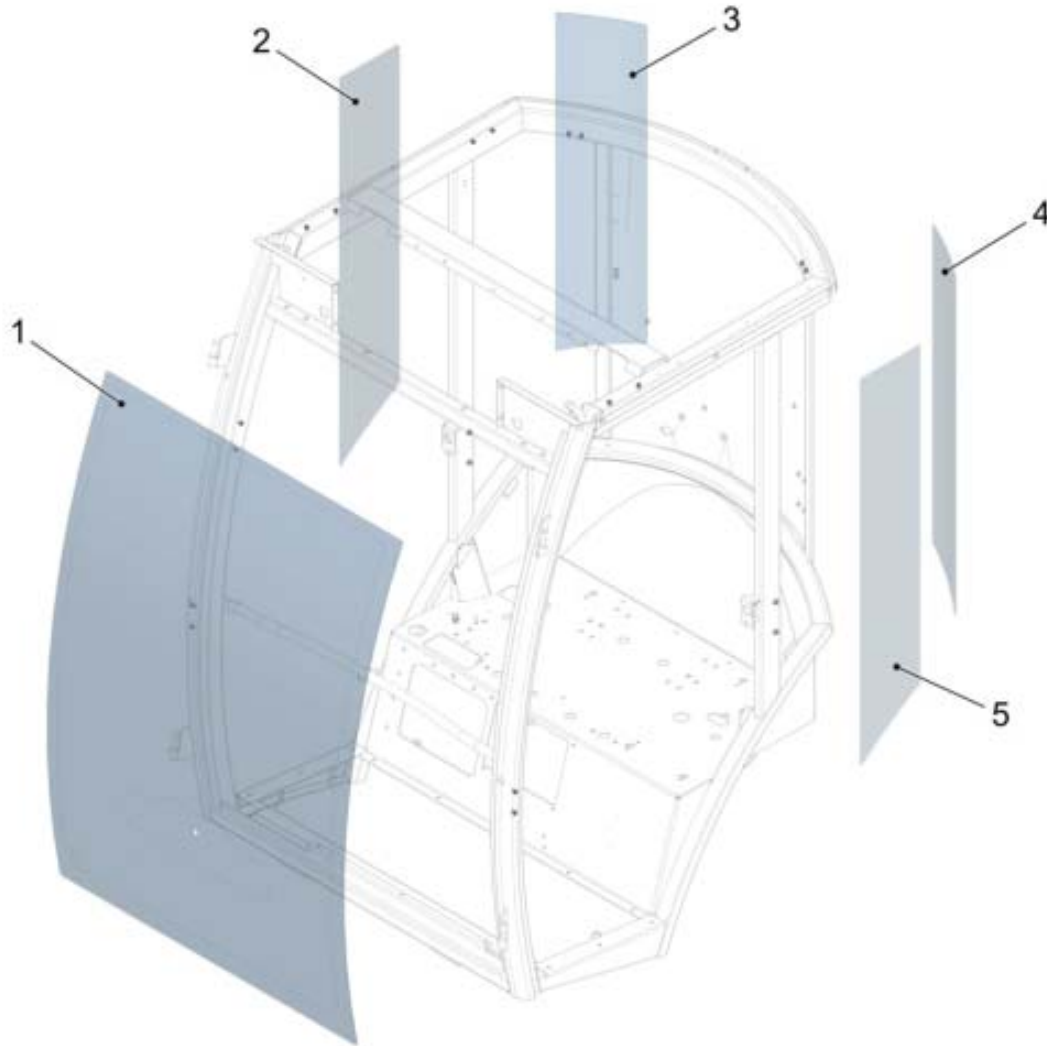

Cabin Complete Glazed

PARTS LIST - CABIN COMPLETE GLAZED			
ITEM	PART NO.	QTY	DESCRIPTION
1	01167360	1	FRONT WINDOW PANE
2	01060070	1	SIDE WINDOW PANE R.H.
3	01060090	1	WINDOW PANE REAR R.H. CM
4	01060080	1	WINDOW PANE REAR L.H. CM
5	01060060	1	SIDE WINDOW PANE L.H.