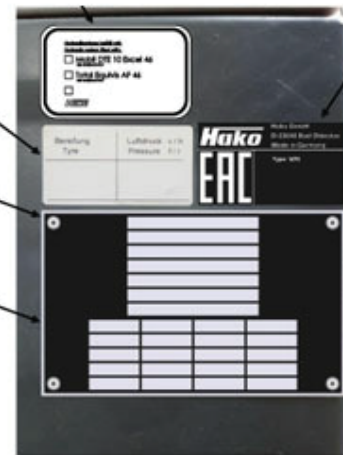

PARTS LIST - LABELS

ITEM	PART NO.	QTY	DESCRIPTION
1	03008790	2	BACKING FILM
2	00504370	4	BLIND RIVET
3	01477430	1	TYPE PLATE WMI=17 DIGITS
4	01477840	1	DECAL INTERNATIONAL 1470
5	01131570	1	LABLE HIGH-PRESSURE CLEANER