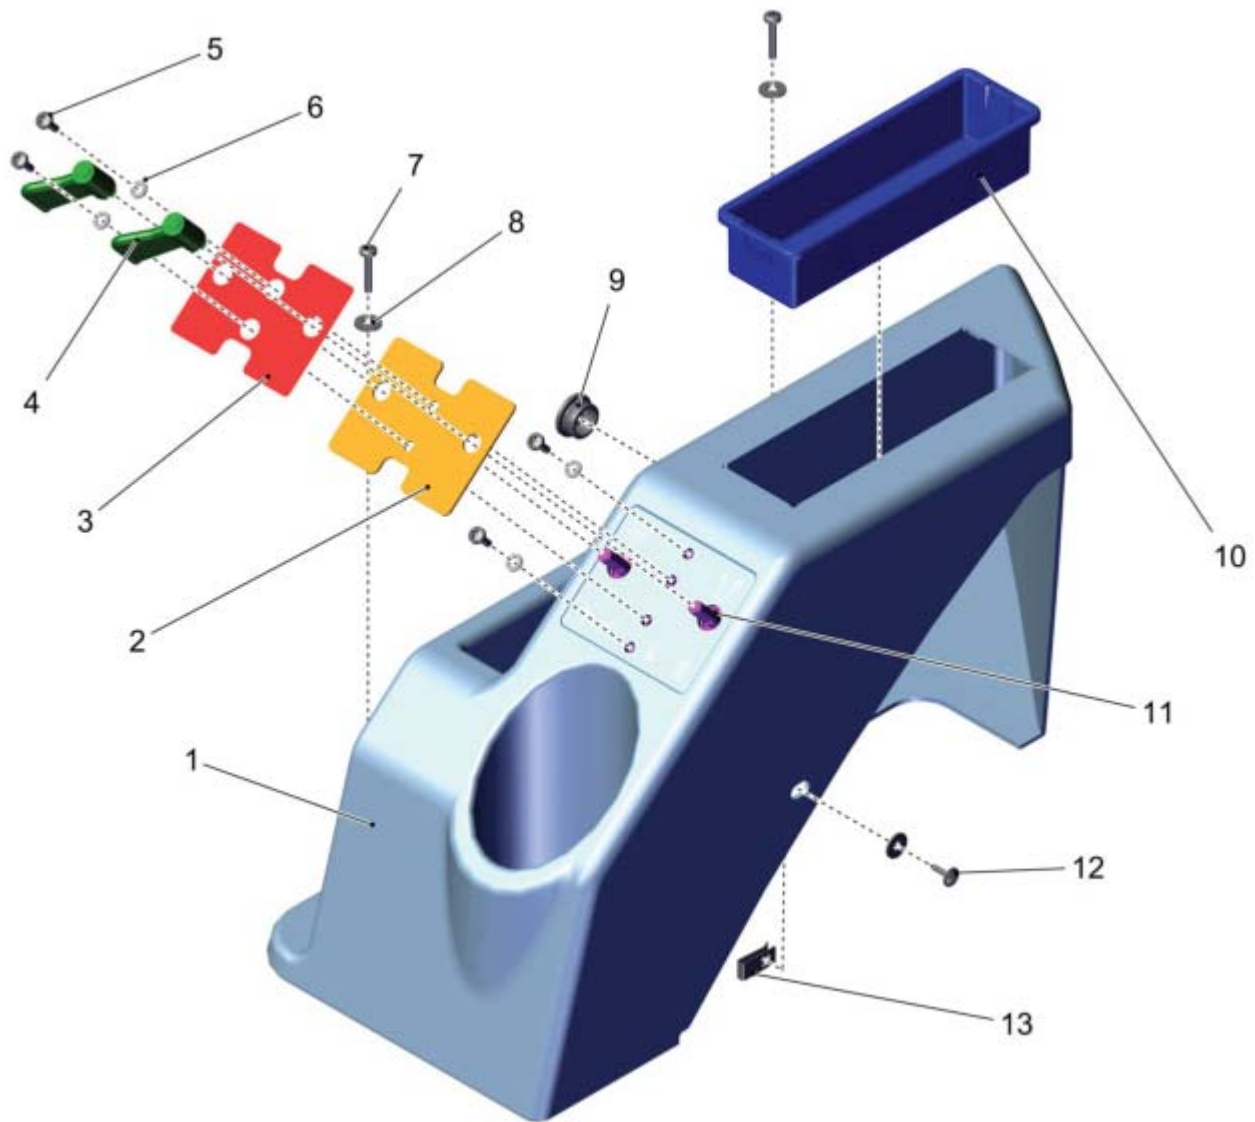

Side Console L.H.

PARTS LIST - SIDE CONSOLE L.H.			
ITEM	PART NO.	QTY	DESCRIPTION
1	03020520	1	CONSOLE SIDE L.H.
2	01499230	1	COVER PLATE
3	01472640	1	FOIL WATER METERING
4	01078370	2	LEVER
5	00108650	4	FILLISTER-HEAD SCREW
6	00053720	4	WASHER
7	00506950	2	FILLISTER-HEAD SCREW
8	00555520	3	WASHER
9	00904080	1	DRAIN PLUG
10	01169470	1	STORAGE BOWL
11	***		WATER VALVE
12	01140070	1	TAPPING SCREW
13	01140080	1	SNAP SCREW