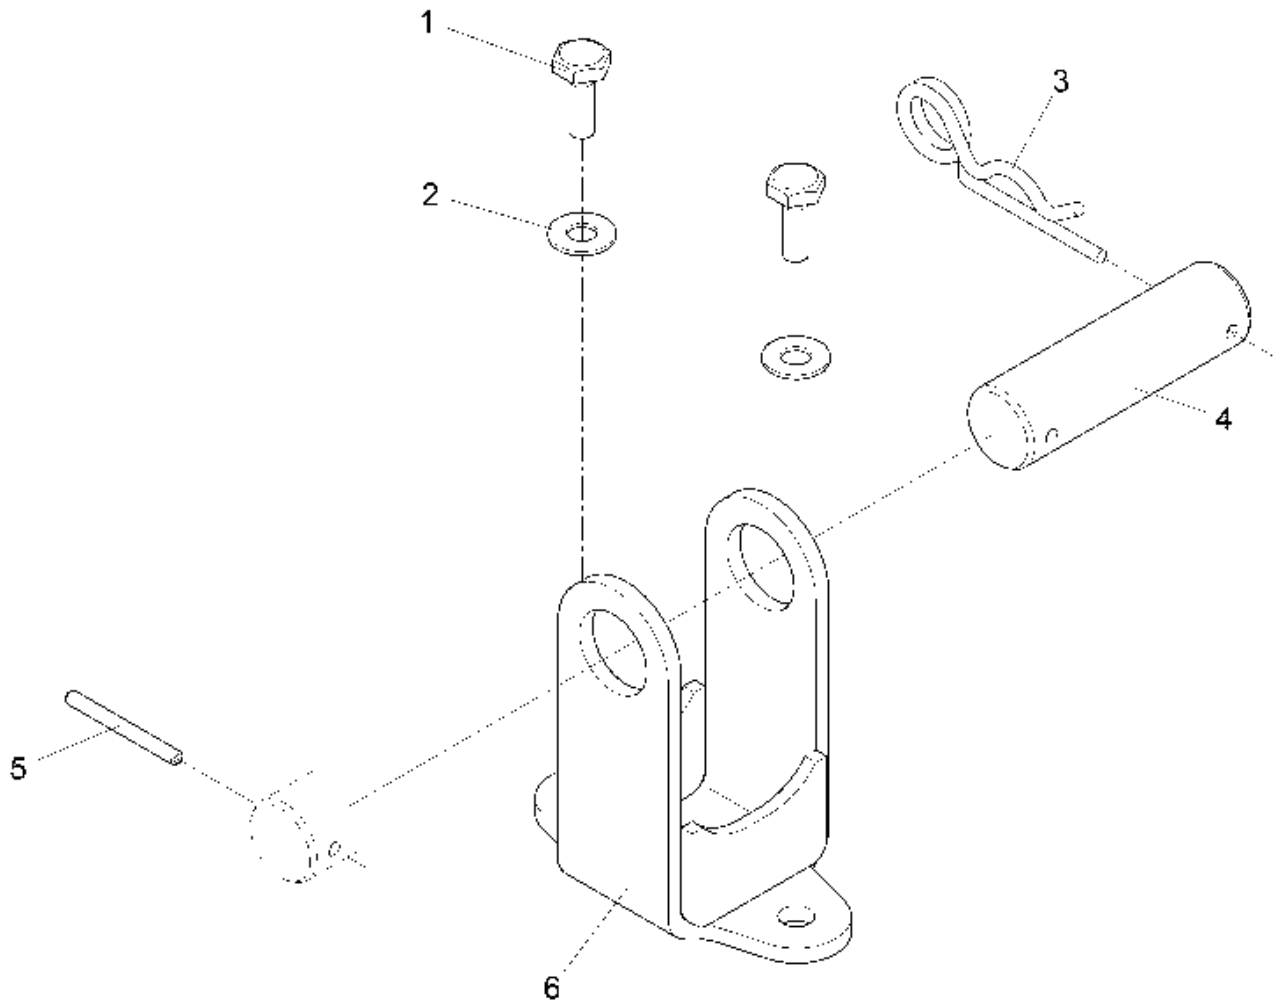

Battery Holder

PARTS LIST - BATTERY HOLDER			
ITEM	PART NO.	QTY	DESCRIPTION
1	01477290	1	HEAT PROTECTION
2	01477300	1	HEAT PROTECTION
3	03022490	1	BATTERY SUPPORT
4	00053030	1	HEXAGON SCREW
5	00730940	1	DETENT EDGED WASHER
6	01475750	1	CLAMPING PLATE

Holding Fixture

PARTS LIST - HOLDING FIXTURE			
ITEM	PART NO.	QTY	DESCRIPTION
1	01470380	1	BALL
2	00537400	2	HEX. NUT
3	00053810	2	WASHER

Towing Eye

PARTS LIST - TOWING EYE			
ITEM	PART NO.	QTY	DESCRIPTION
1	00053310	2	HEXAGON SCREW
2	00740290	2	DETENT EDGED WASHER
3	00905150	1	COTTER PIN
4	01167420	1	BOLT
5	00861020	1	DOWEL PIN
6	01472320	1	TOW LUG