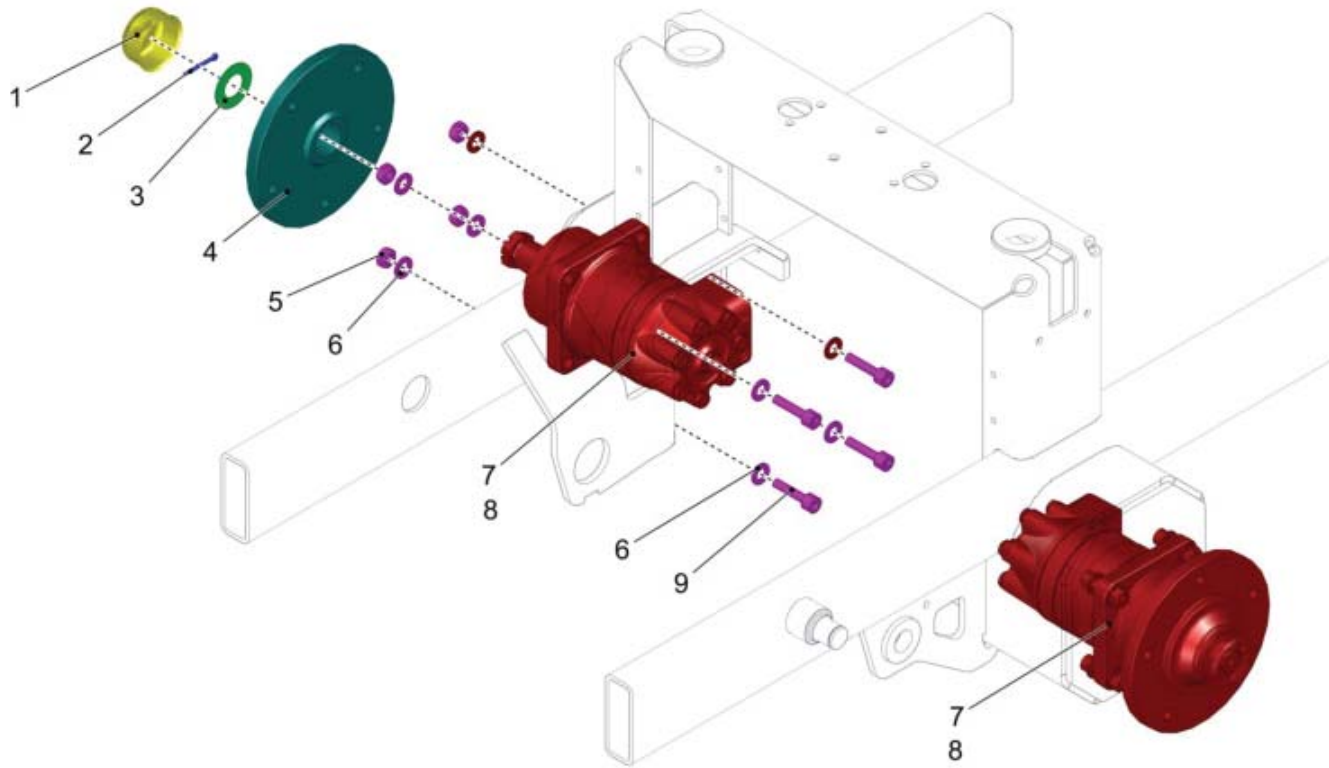

Front Wheel Drive

PARTS LIST - FRONT WHEEL DRIVE			
ITEM	PART NO.	QTY	DESCRIPTION
1	01064780	1	CAP
2	01143830	1	SPLIT PIN
3	01470740	1	WASHER
4	01470060	1	WHEEL HUB
5	00966210	4	HEX. NUT
6	00053770	8	WASHER
7	01470280	1	HYDRAULIC MOTOR
8	01473910	1	GASKET SET
9	01142110	4	SOCKET HEAD SCREW