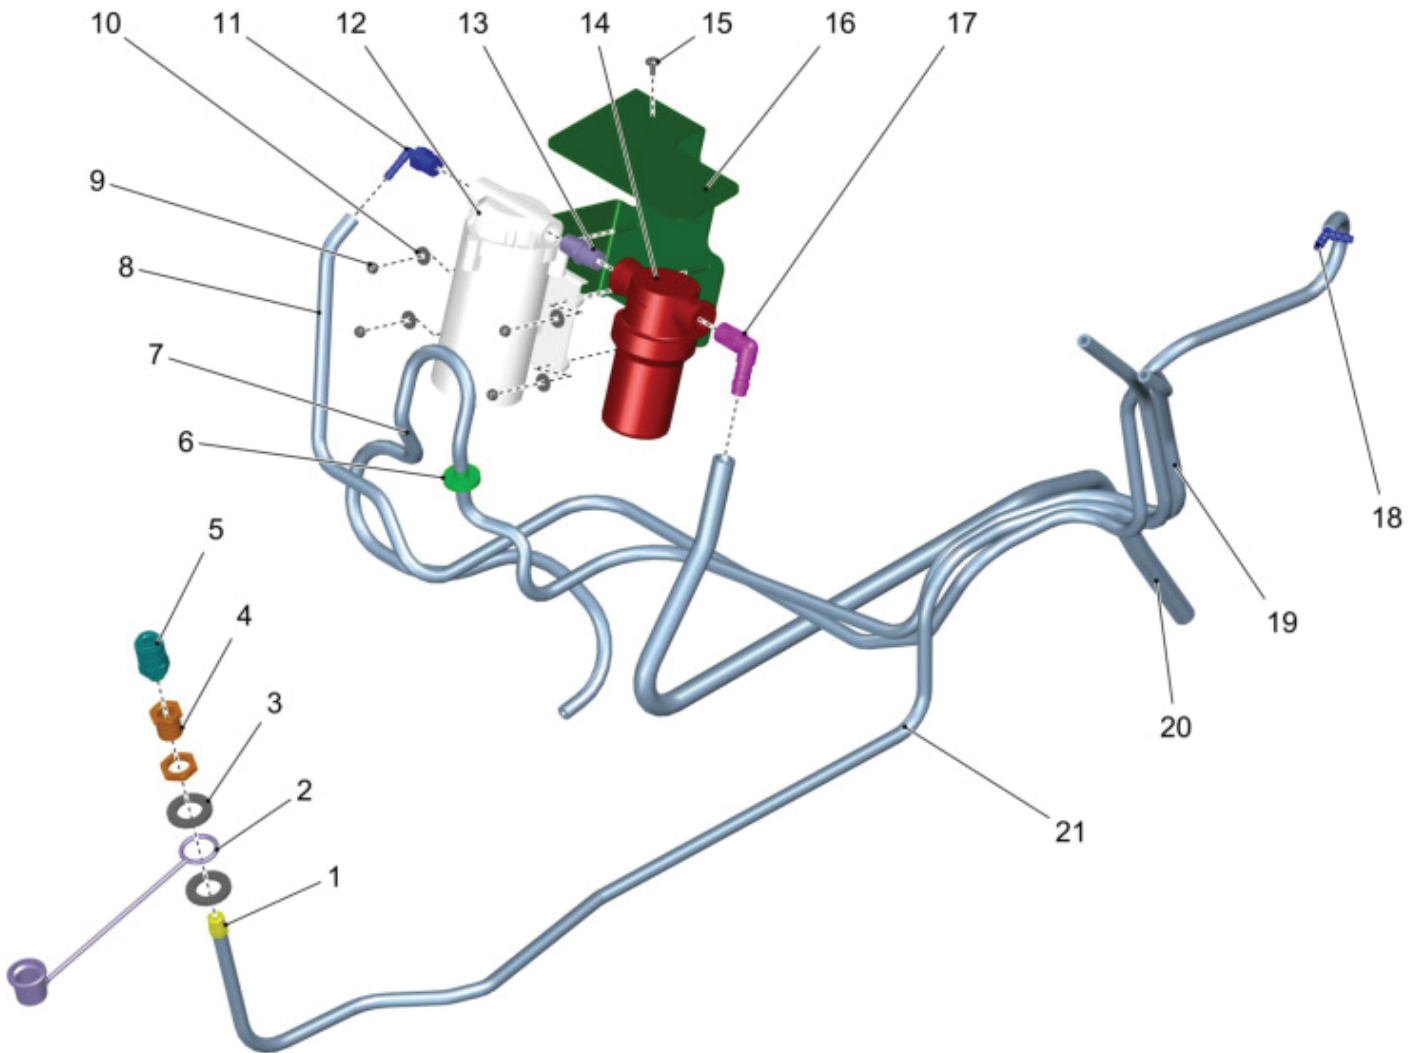

Watersystem

PARTS LIST - WATERSYSTEM			
ITEM	PART NO.	QTY	DESCRIPTION
1	01161220	1	SCREWED PLUG
2	01142290	1	DUST CAP
3	00053810	2	WASHER
4	01016090	1	BULKHEAD UNION
5	01016420	1	COUPLING SOCKET
6	01472800	1	REDUCER
7	01061590	0.460	HOSE
8	01061590	1.600	HOSE
9	00051340	4	HEX. NUT
10	00555520	4	WASHER
11	01066760	1	SCREWED PLUG
12	01225370	1	PUMP
13	00861750	1	DOUBLE NIPPLE
14	00021730	1	FILTER
15	01168030	1	LENS FLANGE SCREW
16	---	1	SPARE PART ON REQUEST
17	00020020	1	ANGLE SOCKET
18	00707240	1	DISTRIBUTOR
19	01061590	1	HOSE
20	00112010	1	HOSE
21	01061590	1	HOSE