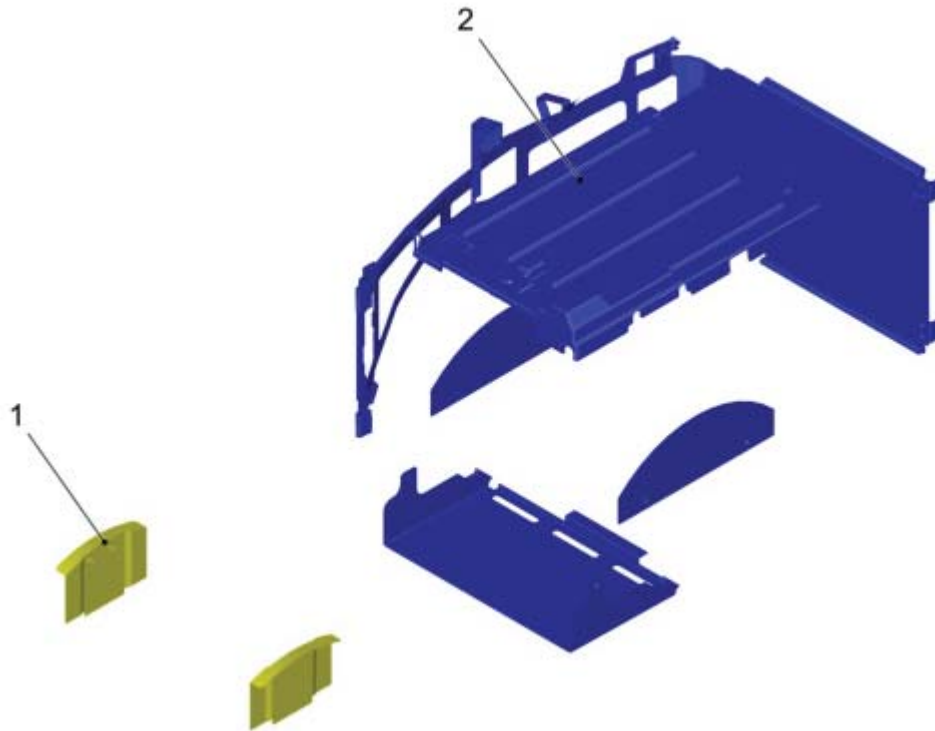

Covering

PARTS LIST - COVERING	
ITEM	DESCRIPTION
1	FRONT CAR COVERING
2	REAR CAR COVERING