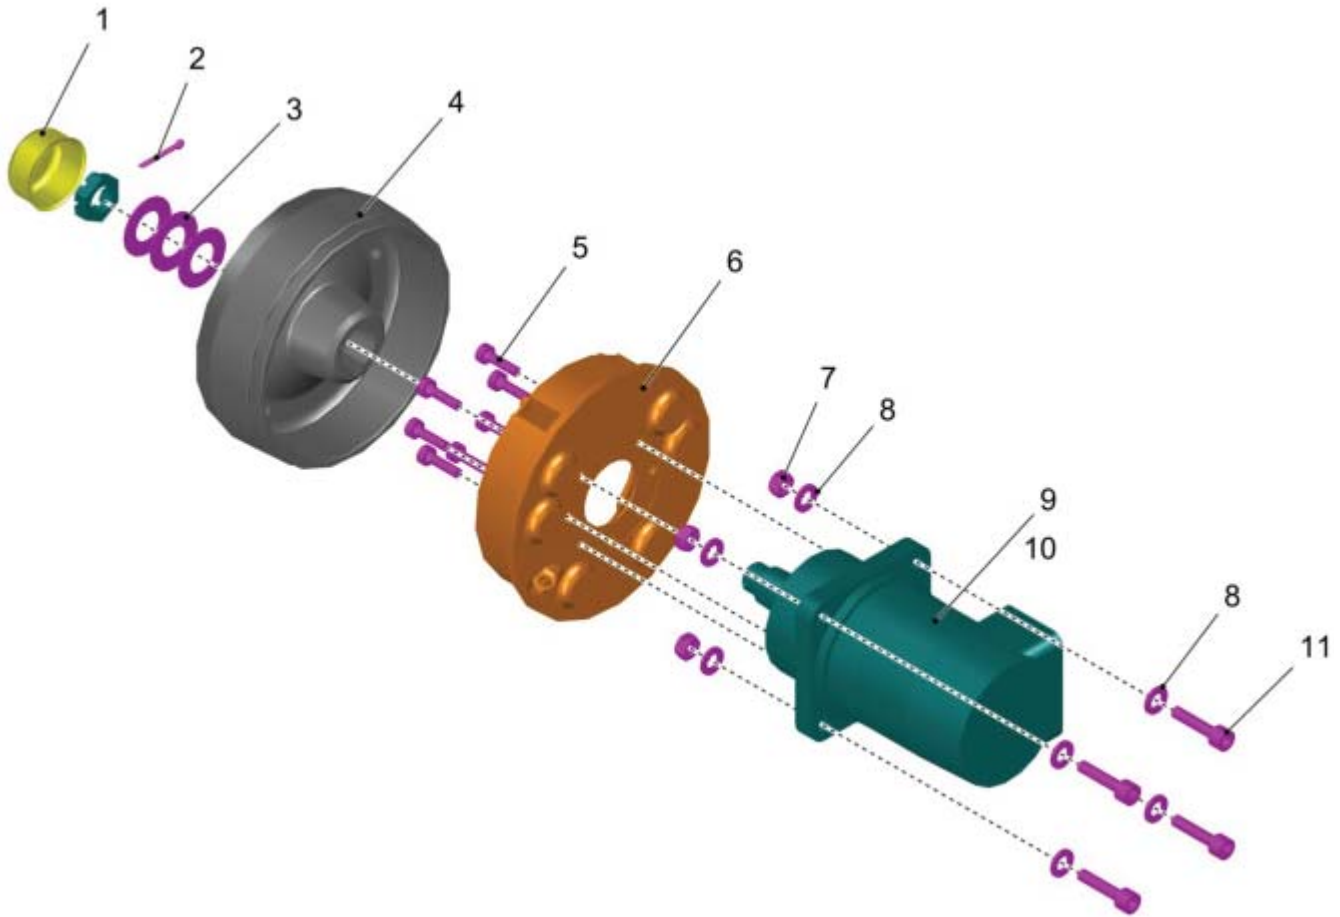

Rear Wheel Drive R.H.

PARTS LIST - BRAKING SYSTEM			
ITEM	PART NO.	QTY	DESCRIPTION
1	01064780	1	CAP
2	01143830	1	SPLIT PIN
3	01470740	3	WASHER
4	01142230	1	BRAKE DRUM
5	00132870	7	SOCKET HEAD SCREW
6	01475860	1	BRAKE R.H.
7	00966210	4	HEX. NUT
8	00053770	8	WASHER
9	01470050	1	WHEEL MOTOR
10	01473910	1	GASKET SET
11	01142110	4	SOCKET HEAD SCREW