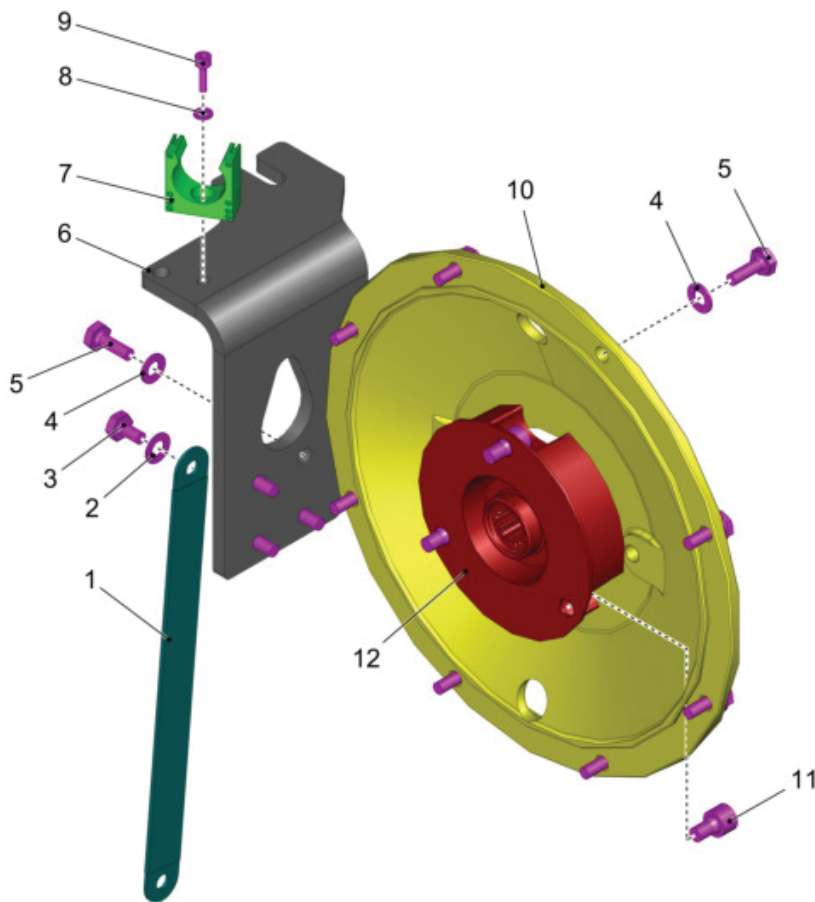

Motor Group

PARTS LIST - MOTOR GROUP

ITEM	PART NO.	QTY	DESCRIPTION
1	01476610	1	GROUND STRAP 50QMM L=300MM
2	00053860	1	SPRING WASHER
3	00055460	1	HEX.BOLT
4	00870090	12	DETENT EDGED WASHER
5	00053310	12	HEXAGON SCREW
6	01476820	1	ENGINE RETAINER REAR R.H.
7	01477570	1	HOSE SUPPORT
8	00740280	1	WASHER
9	00022190	1	CYLINDER HEAD SCREW
10	03005920	1	PUMP FLANGE
11	01142860	3	SOCKET HEAD SCREW
12	01142930	1	COUPLING