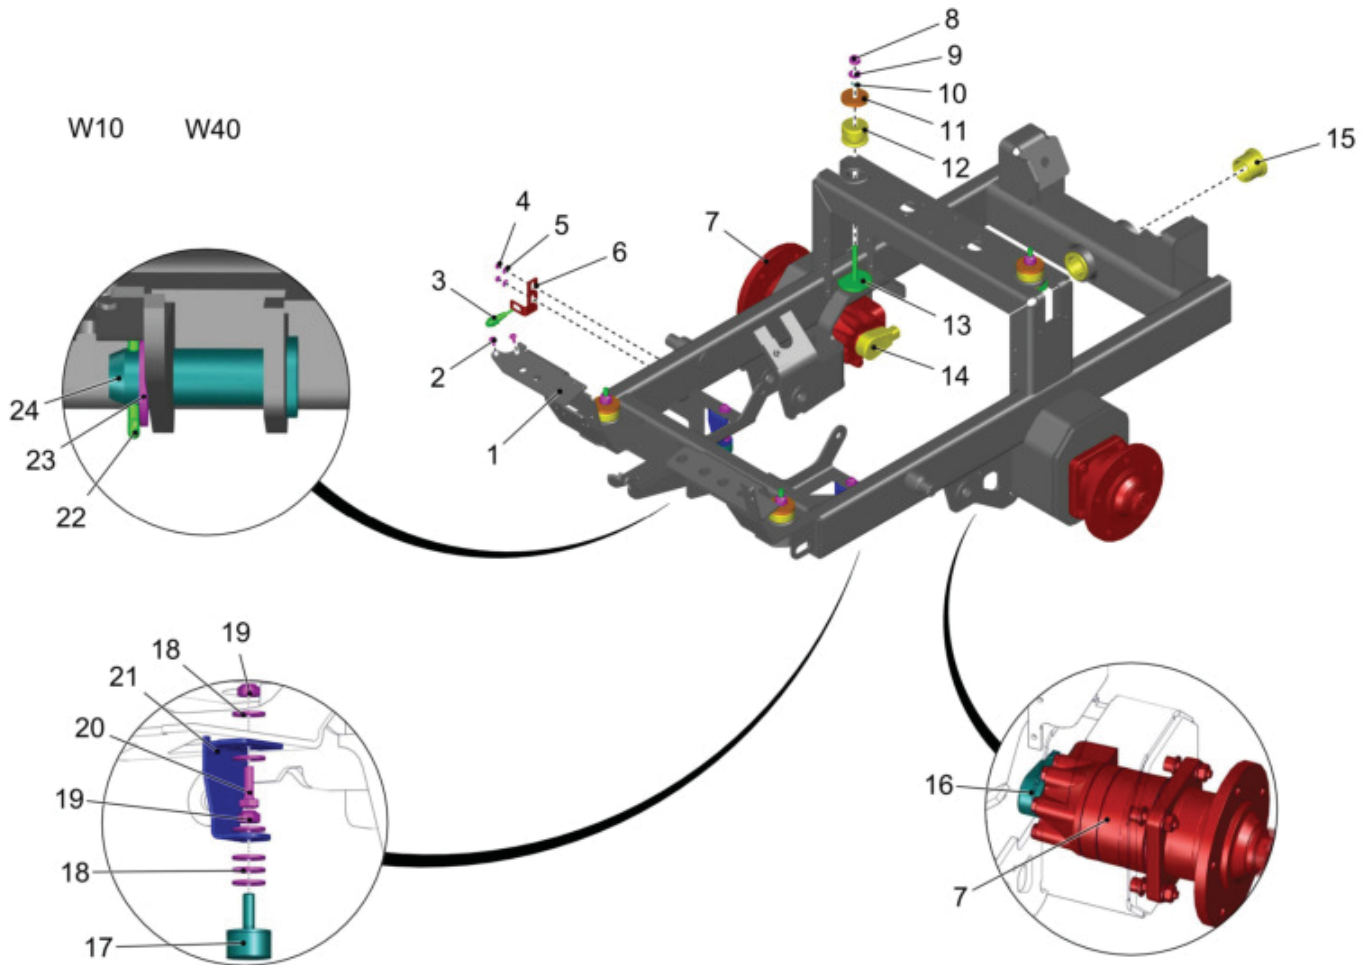

Basis Front Vehicle

PARTS LIST - BASIS FRONT VEHICLE			
ITEM	PART NO.	QTY	DESCRIPTION
1	03023780	1	FRAME
2	01017640	2	LENS FLANGE SCREW
3	01221760	1	SWITCH
4	00102140	2	HEX. NUT
5	01226390	2	DETENT EDGED WASHER
6	01472500	1	RETAINER
7	***		SPARE PART ON REQUEST
8	00051490	4	HEX. NUT
9	00053770	4	WASHER
10	00045750	4	O-RING OIL RESISTANT
11	***	4	SPARE PART ON REQUEST
12	01470710	4	SHOCK ABSORBER
13	***	4	SPARE PART ON REQUEST
14	01476720	1	SPEED SENSOR
15	01061260	2	SLIDE BEARING BUSH
16	01476690	1	END SPEED SENSOR
17	01154090	2	BUFFER
18	00740080	12	WASHER
19	00051510	4	HEX. NUT
20	00077110	2	HEXAGON SCREW
21	01475460	2	RETAINER
22	00027880	1	COTTER PIN
23	00743200	1	WASHER
24	01472350	1	BOLT
W10	03022550	1	WIRING HARNESS W10
W40	03018800	1	WIRING HARNESS W40