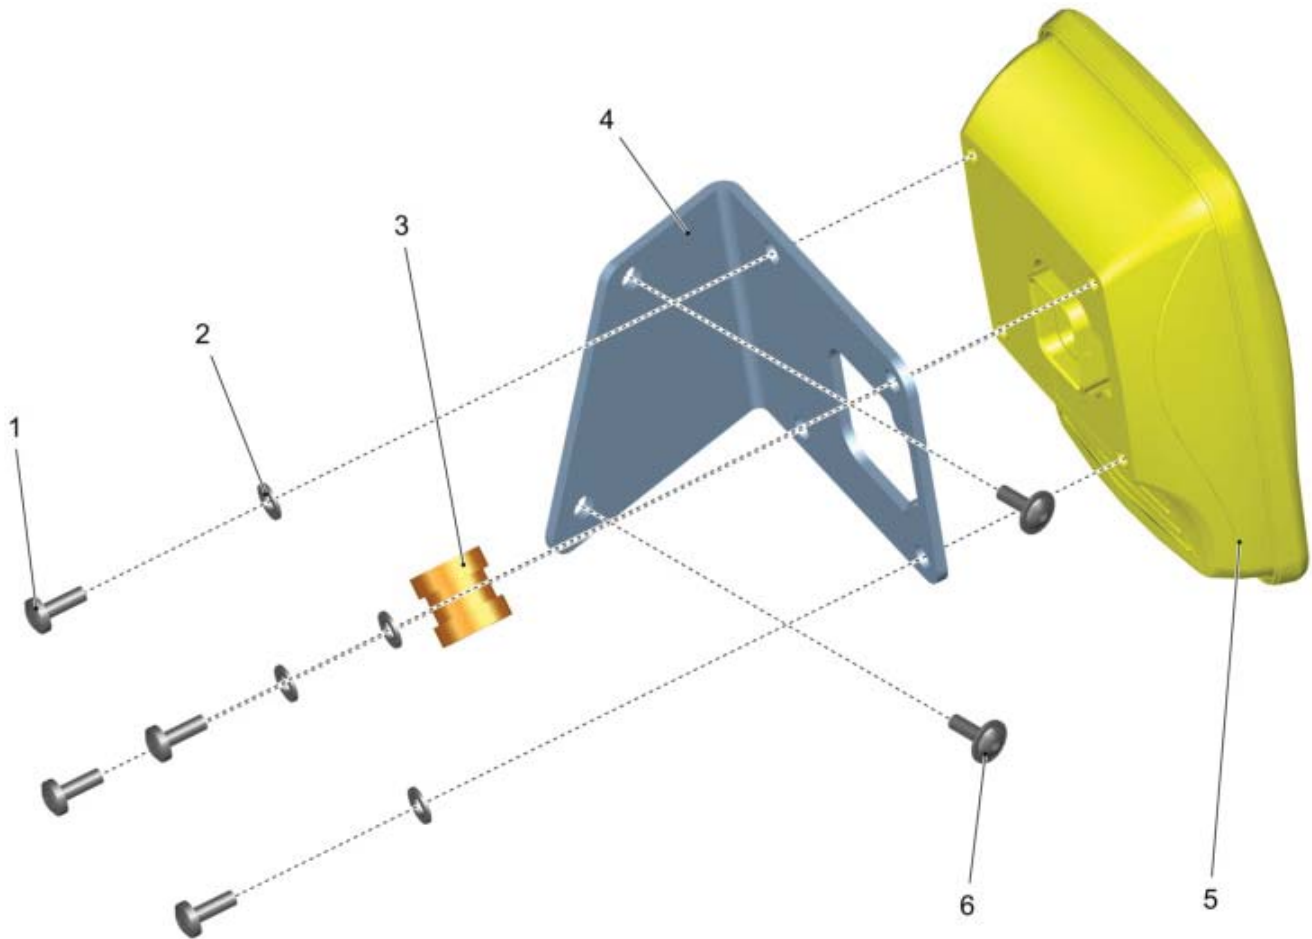

Multifunction Display Assembly

PARTS LIST - MULTIFUNCTION DISPLAY ASSEMBLY			
ITEM	PART NO.	QTY	DESCRIPTION
1	00108650	4	FILLISTER-HEAD SCREW
2	00053720	4	WASHER
3	00130250	1	PIPE CLAMP
4	01474960	1	RETAINER
5	01470030	1	MULTIFUNCTION DISPLAY
6	01168030	2	LENS FLANGE SCREW