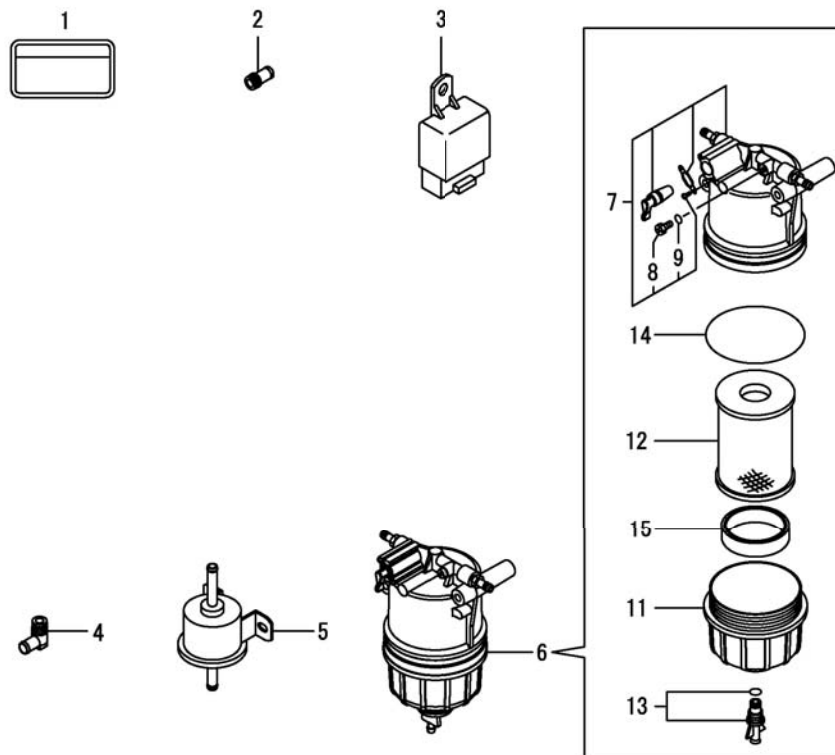

Accessories

PARTS LIST - ACCESSORIES			
ITEM	PART NO.	QTY	DESCRIPTION
1	***	1	SPARE PART ON REQUEST
2	01470630	1	REDUCING BUSH
3	01181090	1	RELAY
4	01470620	1	ANGLE SOCKET
5	01470600	1	FUEL PUMP
6	01478140	1	WATER SEPARATOR
7	01479280	1	BODY ASSY
8	01479290	1	PLUG, AIR VENT
9	01478730	1	O-RING
11	01479300	1	CUP, CLEAR
12	01477140	1	FUEL PRELIMINARY FILTER INSERT
13	01479310	1	PLUG, DRAIN
14	01478740	1	O-RING
15	01478140	1	WATER SEPARATOR