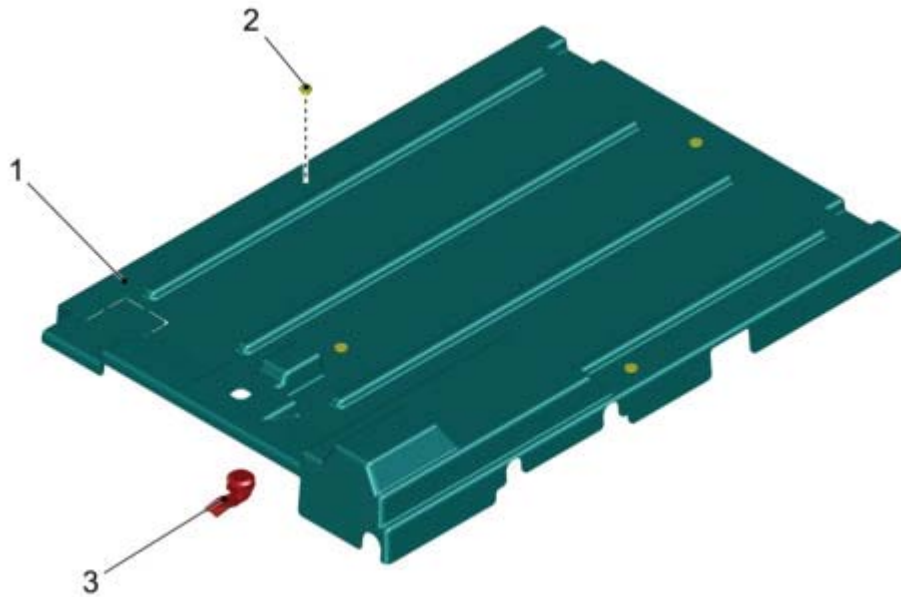

Engine Cover

PARTS LIST - ENGINE COVER			
ITEM	PART NO.	QTY	DESCRIPTION
1	---	1	SPARE PART ON REQUEST
2	00906060	4	DRAIN PLUG
3	01019560	1	SASH FASTENER