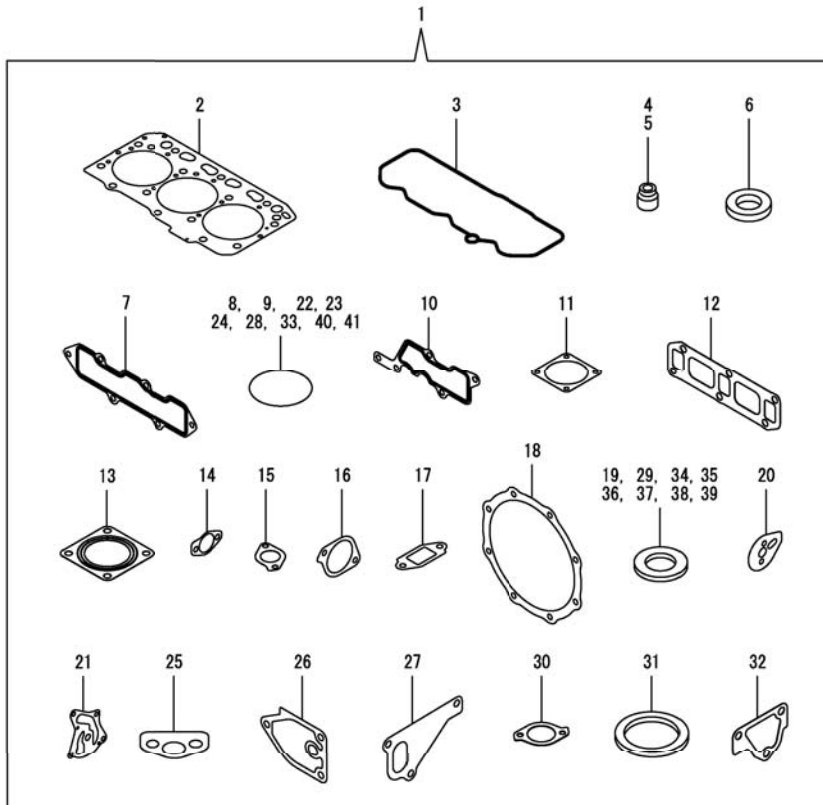

Gasket Set

PARTS LIST - GASKET SET			
ITEM	PART NO.	QTY	DESCRIPTION
1	***	1	SPARE PART ON REQUEST
2	01470630	1	REDUCING BUSH
3	01181090	1	RELAY
4	01470620	1	ANGLE SOCKET
5	01470600	1	FUEL PUMP
6	01478140	1	WATER SEPARATOR
7	01479280	1	BODY ASSY
8	01479290	1	PLUG, AIR VENT
9	01478730	1	O-RING
11	01479300	1	CUP, CLEAR
12	01477140	1	FUEL PRELIMINARY FILTER INSERT
13	01479310	1	PLUG, DRAIN
14	01478740	1	O-RING
15	01478140	1	WATER SEPARATOR