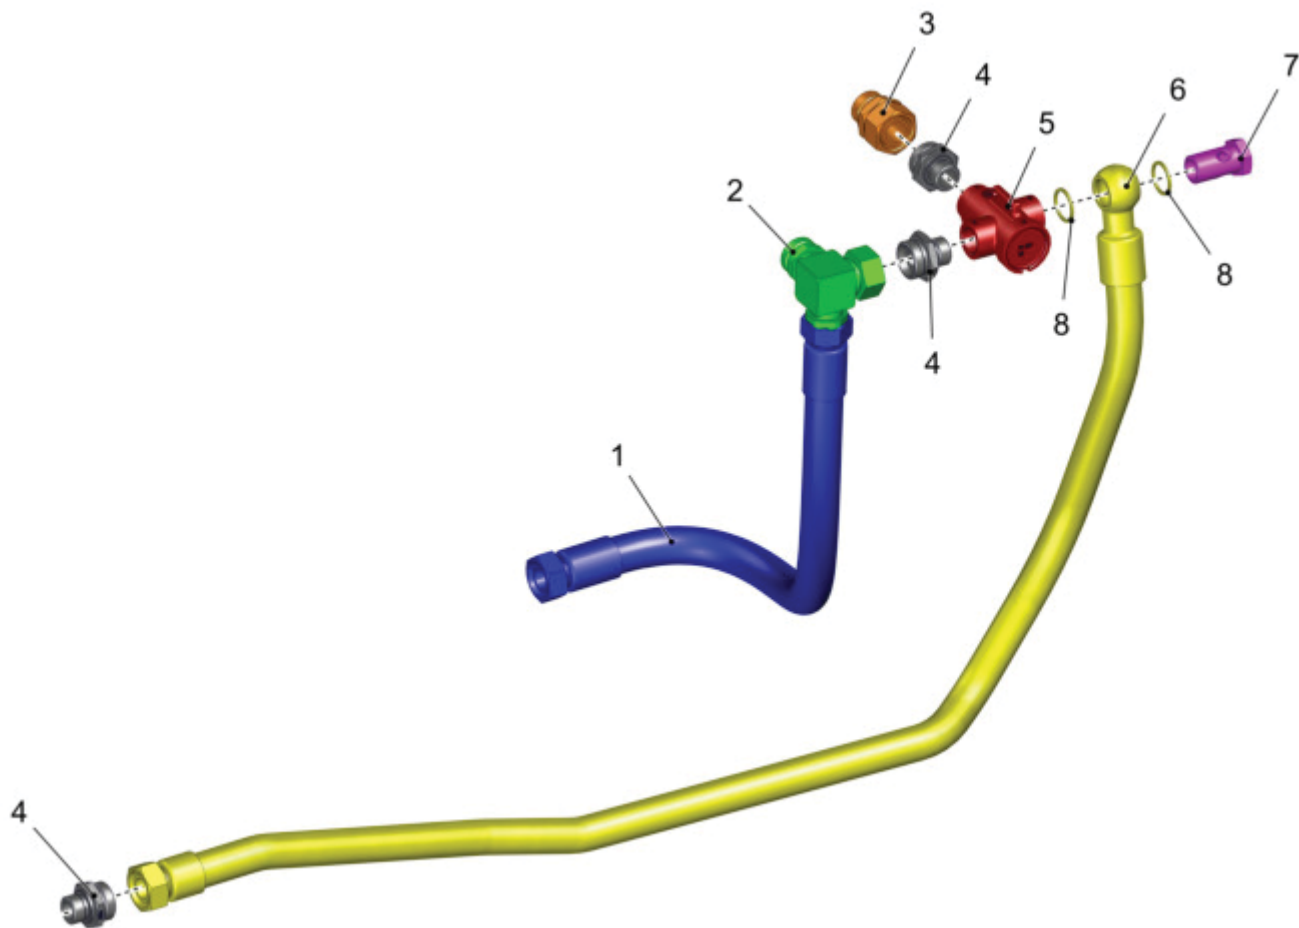

Hydraulics Rear of Vehicle

PARTS LIST - HYDRAULICS REAR OF VEHICLE

ITEM	PART NO.	QTY	DESCRIPTION
1	01476960	1	HYDRAULIC HOSE
2	01476900	1	COLLECTOR
3	01477680	1	STRAIGHT CONNECTING PIECE
4	01140520	3	STRAIGHT SCREW CONNECTION
5	01471420	1	OIL THERMO REGULATOR
6	01477660	1	HYDRAULIC HOSE
7	01477340	1	HOLLOW SCREW
8	00040480	2	SEALING RING