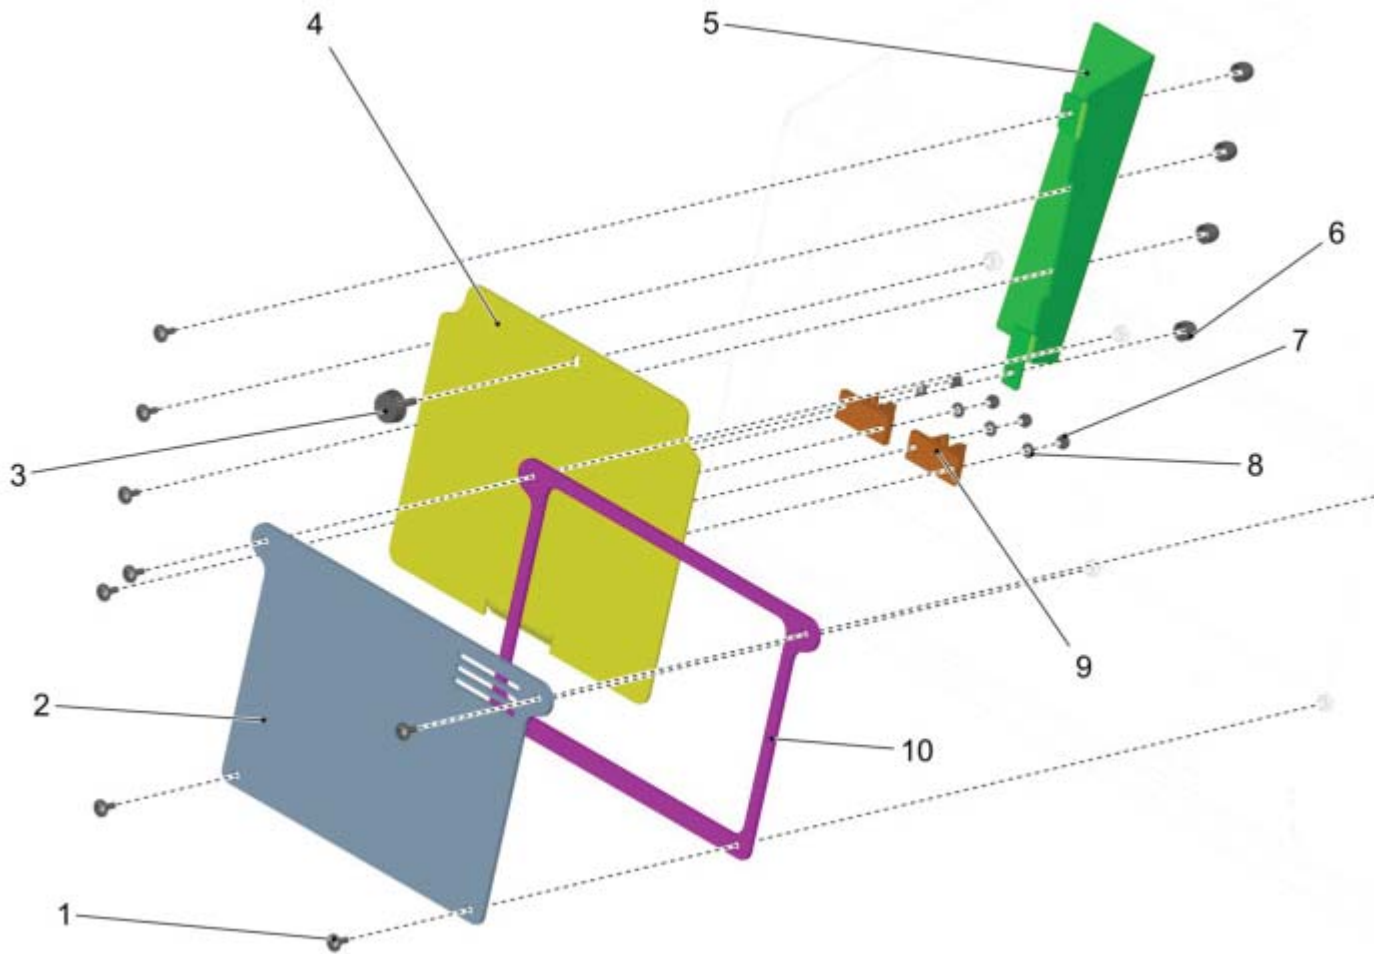

Cabin Cover Plate Assembly

PARTS LIST - CABIN COVER PLATE ASSEMBLY			
ITEM	PART NO.	QTY	DESCRIPTION
1	01168030	8	LENS FLANGE SCREW
2	01142560	1	COVER PLATE
3	01092990	1	KNURLED SCREW
4	01476180	1	CAP
5	***	1	SPARE PART ON REQUEST
6	00525910	4	LENS CAP
7	00051340	4	HEX. NUT
8	00053720	4	WASHER
9	00100460	2	CLAMP
10	01161830	1	GASKET