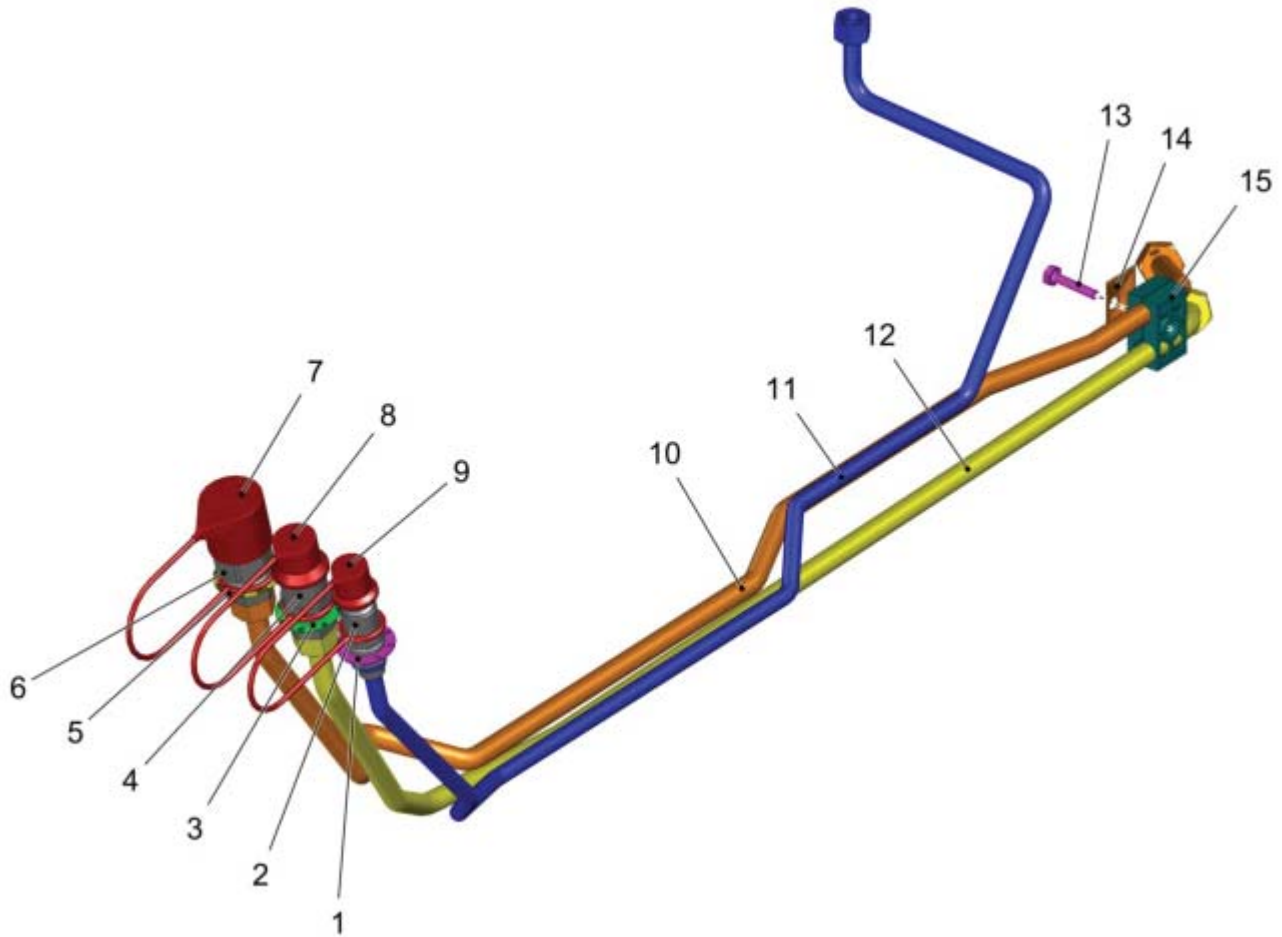

Hydraulics Front of Vehicle

PARTS LIST - HYDRAULICS FRONT OF VEHICLE			
ITEM	PART NO.	QTY	DESCRIPTION
1	01478770	1	WASHER
2	01140280	1	CONNECTOR PLUG
3	01478820	1	WASHER
4	01140270	1	CONNECTOR PLUG
5	01478930	1	WASHER
6	01140290	1	COUPLING SLEEVE
7	01142310	1	DUST CAP
8	01142300	1	DUST CAP
9	01142290	1	DUST CAP
10	03012890	1	HYDRAULIC PIPE
11	03012970	1	HYDRAULIC PIPE
12	03013030	1	HYDRAULIC PIPE
13	00054690	1	HEXAGON SCREW
14	01132150	1	COVER PLATE
15	01132160	1	PAIR OF CLAMPING