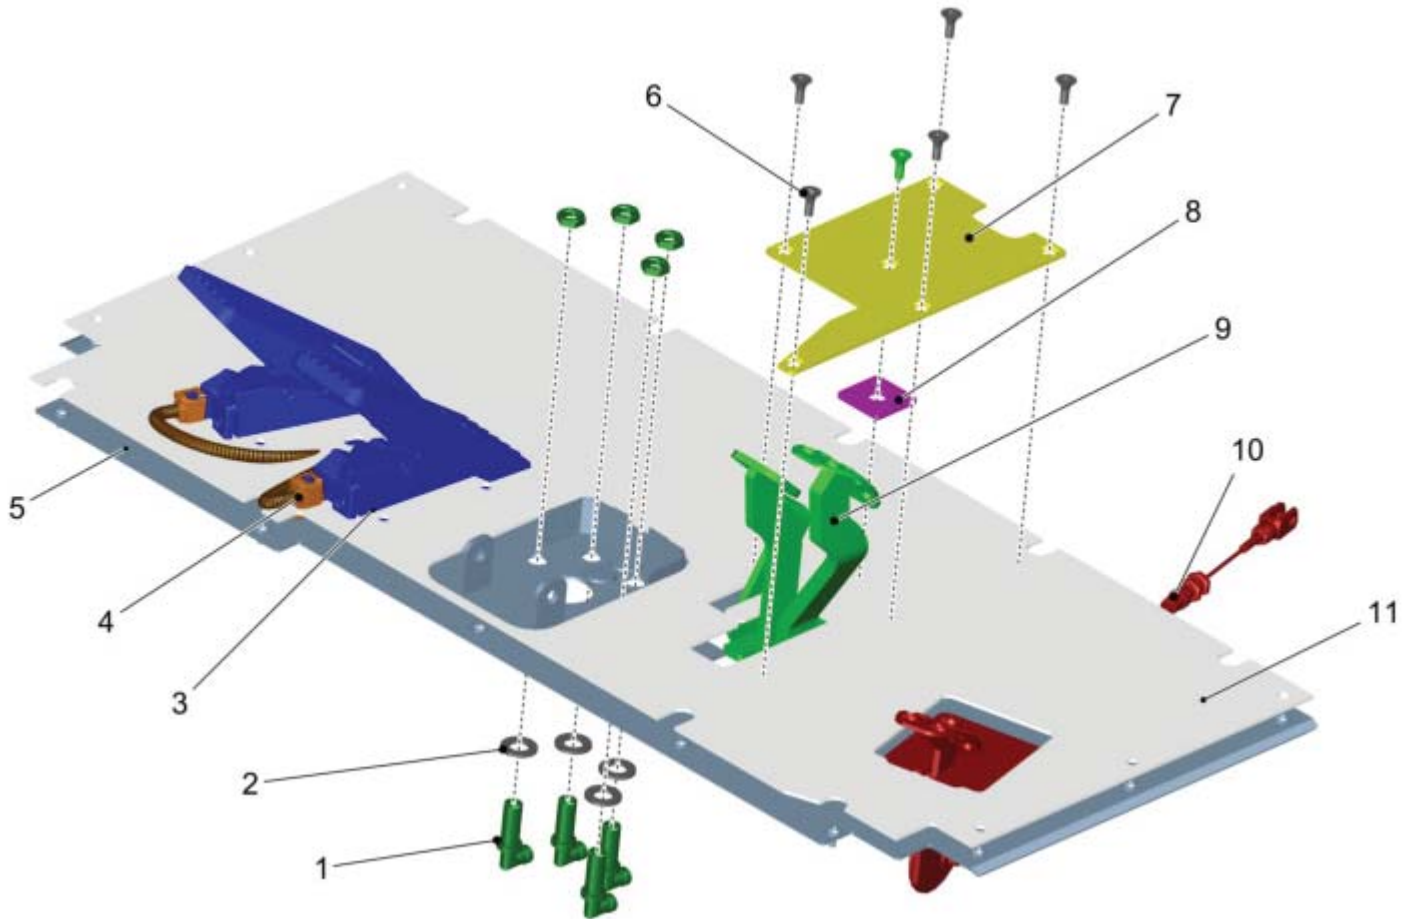

Cabin Floor Components

PARTS LIST - CABIN FLOOR COMPONENTS

ITEM	PART NO.	QTY	DESCRIPTION
1	01060560	4	SCREWED ANGLE FITTING
2	00053780	4	WASHER
3			CABIN
4	03022470	1	WIRING HARNESS W2
5			CABIN
6	00059080	5	COUNTERSUNK SCREW
7	01476380	1	COVER
8	01476390	1	SPACER PLATE
9	01477810		BRAKE PEDAL
10			COARSE PEDAL
11	01476640	1	FLOOR MAT