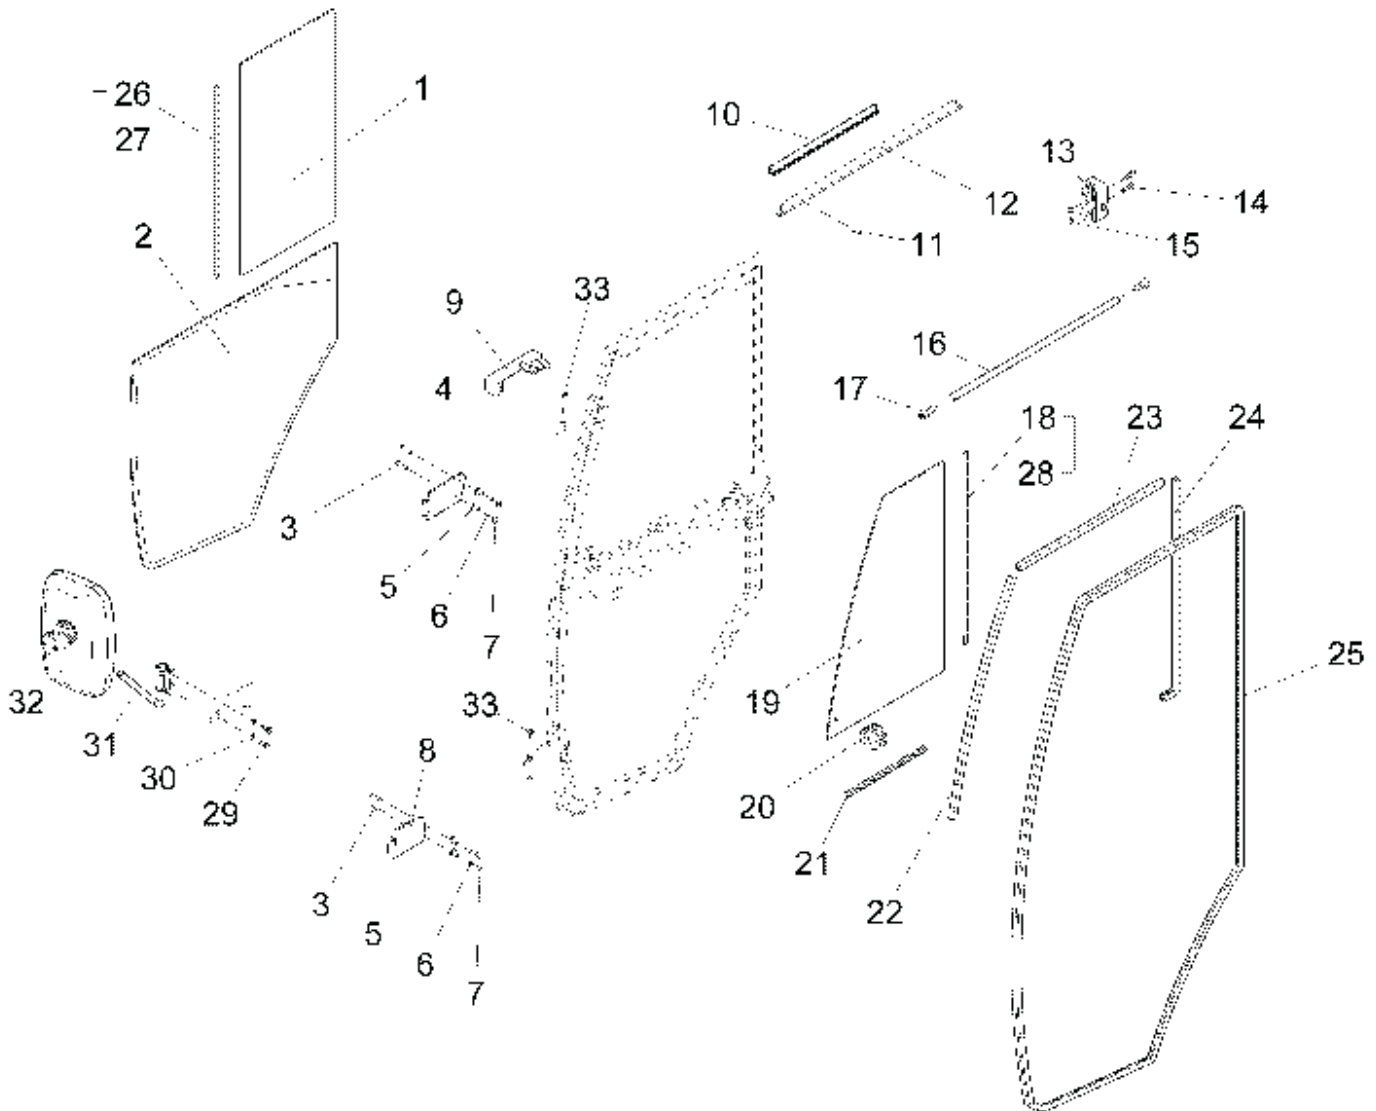

Door R.H.

PARTS LIST - DOOR R.H.			
ITEM	PART NO.	QTY	DESCRIPTION
1	01143680	1	WINDOWPANE TOP R.H.
2	01143670	1	WINDOWPANE LOWER R.H.
3	01145400	4	HEXAGON SOCKET BUTTON HEAD SCREW
4	01145380	1	HINGE ABOVE
5	01145420	4	SPACER SLEEVE
6	01145430	4	WASHER
7	00051520	4	HEX. NUT
8	01145390	1	HINGE LOWER
9	01145460	1	HANDLE
10	01145310	1	SLIDE BAR
11	01145480	1	SPRING PIN
12	03501730	1	CROSS BEAM R.H. ABOVE
13	01143700	1	DOOR LOCK R.H.
14	01145440	2	COUNTERSUNK SCREW
15	00051510	2	HEX. NUT
16	01145360	1	HAND RAIL
17	1145370	2	SOCKET HEAD SCREW
18	01146240	1	ALUMINIUM BAR R.H. (MOVABLE PANE)
19	01143690	1	SLIDING WINDOW TOP R.H.
20	01143710	1	LOCK HANDLE
21	01145350	1	LOCK RAIL
22	01145330	1	GUIDANCE PROFILE IN FRONT
23	01145320	1	GUIDANCE PROFILE ABOVE
24	01145340	1	GUIDANCE PROFILE IN THE BACK
25	01145470	1	FRAME PROFILE SEAL
26	01146220	1	ALUMINIUM BAR R.H. (FASTENED PANE)
27	01146210	1	GASKET
28	01146210	1	GASKET
29	00053010	2	HEX.BOLT
30	00740280	2	WASHER
31	01167440	1	MIRROR ARM
32	01167430	1	WING MIRROR
33	00073800	2	DRAIN PLUG