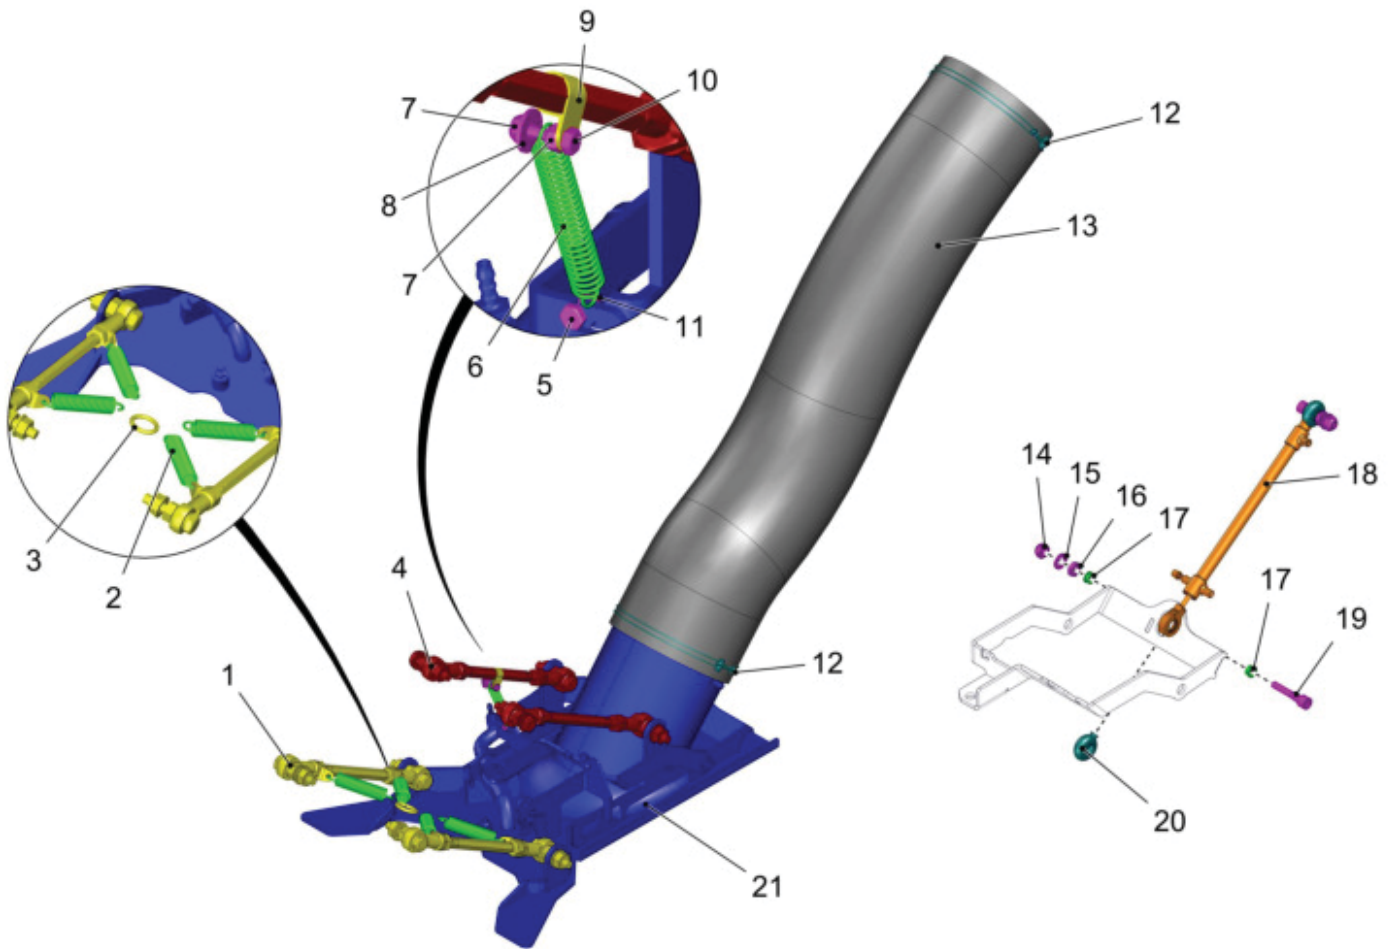

Base Suction Unit Assembly

PARTS LIST - BASE SUCTION UNIT ASSEMBLY			
ITEM	PART NO.	QTY	DESCRIPTION
1		2	COUPLING BAR FRONT
2	00054640	4	TENSION SPRING
3	01471460	1	RING
4		2	COUPLING BAR REAR
5	01071890	1	HEX.BOLT
6	00058510	1	TENSION SPRING
7	00051520	2	HEX. NUT
8	00135120	1	WASHER
9	00821550	1	TUBE CLAMP
10	00053030	1	HEXAGON SCREW
11	00102140	1	HEX. NUT
12	00866660	2	WIRE HOSE CLIP
13	01161240	1	SUCTION HOSE
14	00051490	2	HEX. NUT
15	00053770	2	WASHER
16	00025270	2	HEX. NUT
17	01472810	4	SPACER RING
18	01470240	1	HYDRAULIC CYLINDER
19	01492100	2	SOCKET HEAD SCREW
20	01471470	2	RUBBER PROTECTION CAP
21	***	1	BASE SUCTION UNIT