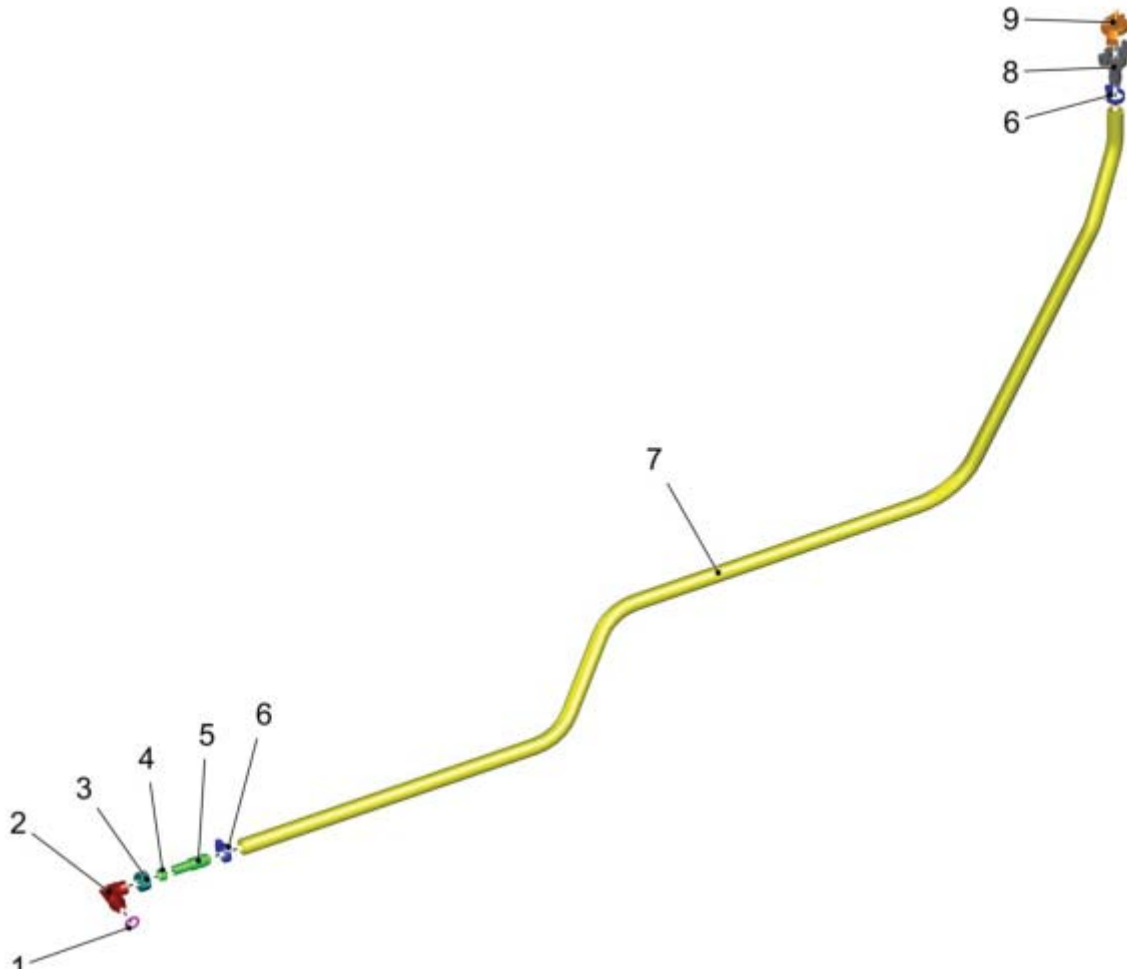

Preparation Pressure Washer

PARTS LIST - PREPARATION PRESSURE WASHER			
ITEM	PART NO.	QTY	DESCRIPTION
1	01063590	1	WASHER
2	01163410	1	ADJUSTMENT ANGLE SCREW CONNECTION
3	01010540	1	SLEEVE NUT
4	00126800	1	CUTTING RING
5	01163400	1	HOSE CONNECTION
6	00874590	2	HOSE CLAMP
7	00671820	2.5	HOSE
8	01164700	1	PIECE OF HOSE
9	01475490	1	DUMMY COUPLING