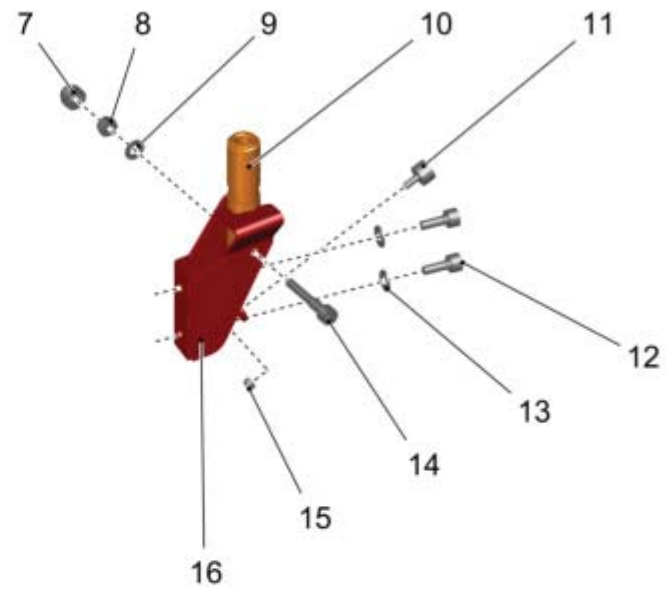

Tool Holder

PARTS LIST - TOOL HOLDER			
ITEM	PART NO.	QTY	DESCRIPTION
1	01475650	1	DIRT SCRAPER
2		1	HOLDER
3		1	HOLDER
4	01142540	1	HANDLE
5	01142730	1	PIPE
6	01066950	1	WING SCREW
7	00131610	1	LENS CAP
8	00101540	1	HEX. NUT
9	00101550	1	WASHER
10	01222540	1	PIPE
11	00009820001	1	ROUND BUFFER
12	01017670	2	SOCKET HEAD SCREW
13	00740310	2	WASHER
14	01017670	1	SOCKET HEAD SCREW
15	01017660	1	HEX. NUT
16	01476560	1	RETAINER