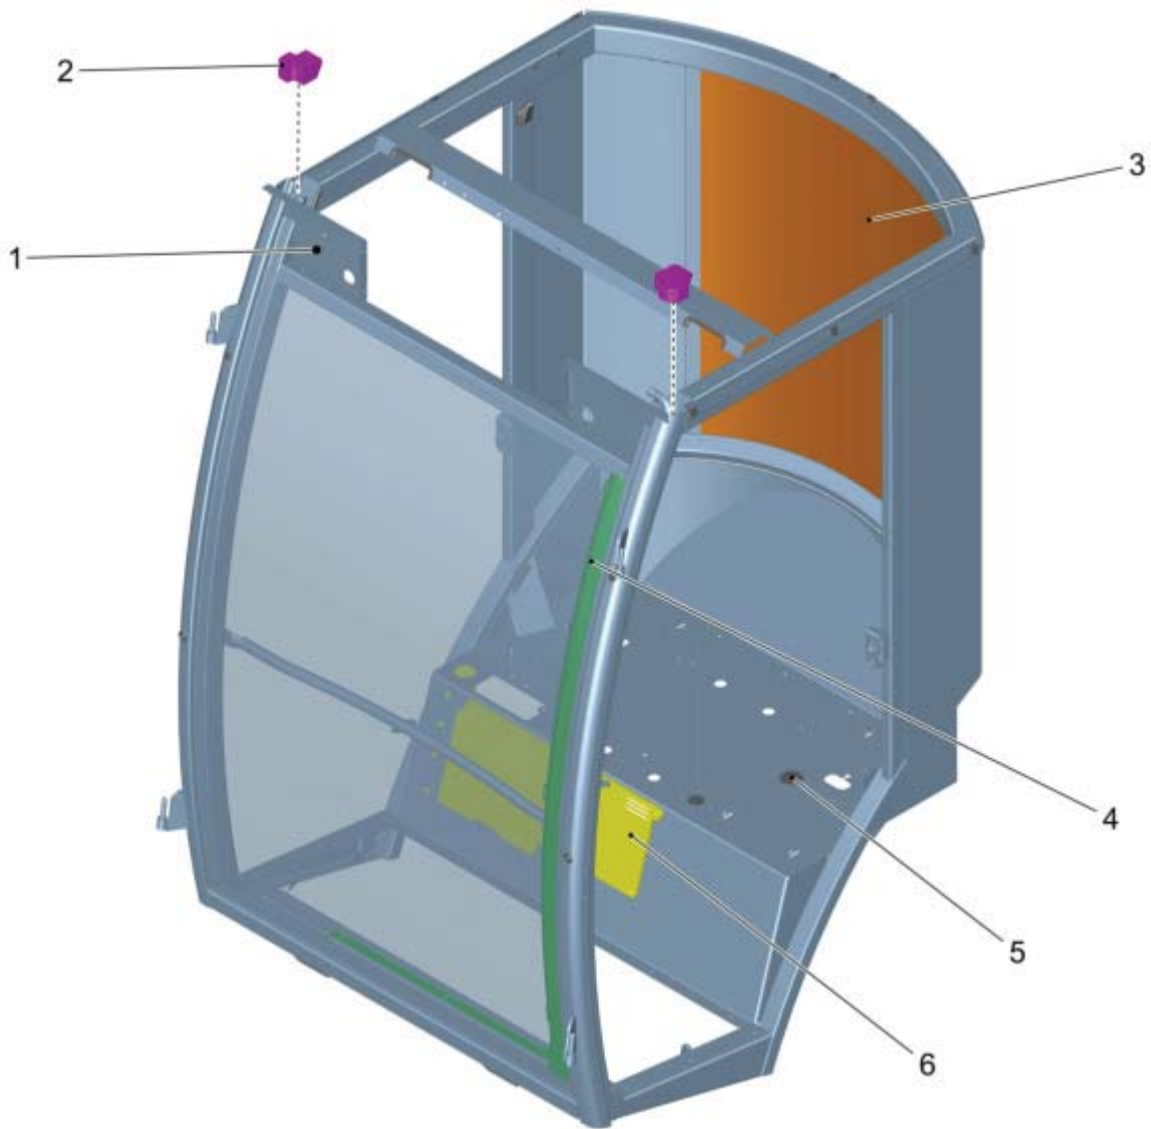

Cabin (continued)

PARTS LIST - CABIN			
ITEM	PART NO.	QTY	DESCRIPTION
1	03016990	1	CABIN COMPLETE GLAZED
2	01142700	2	PLUG
3	01142630	1	INSULATION MAT
4	***		CABIN
5	***		CABIN
6	***		CABIN