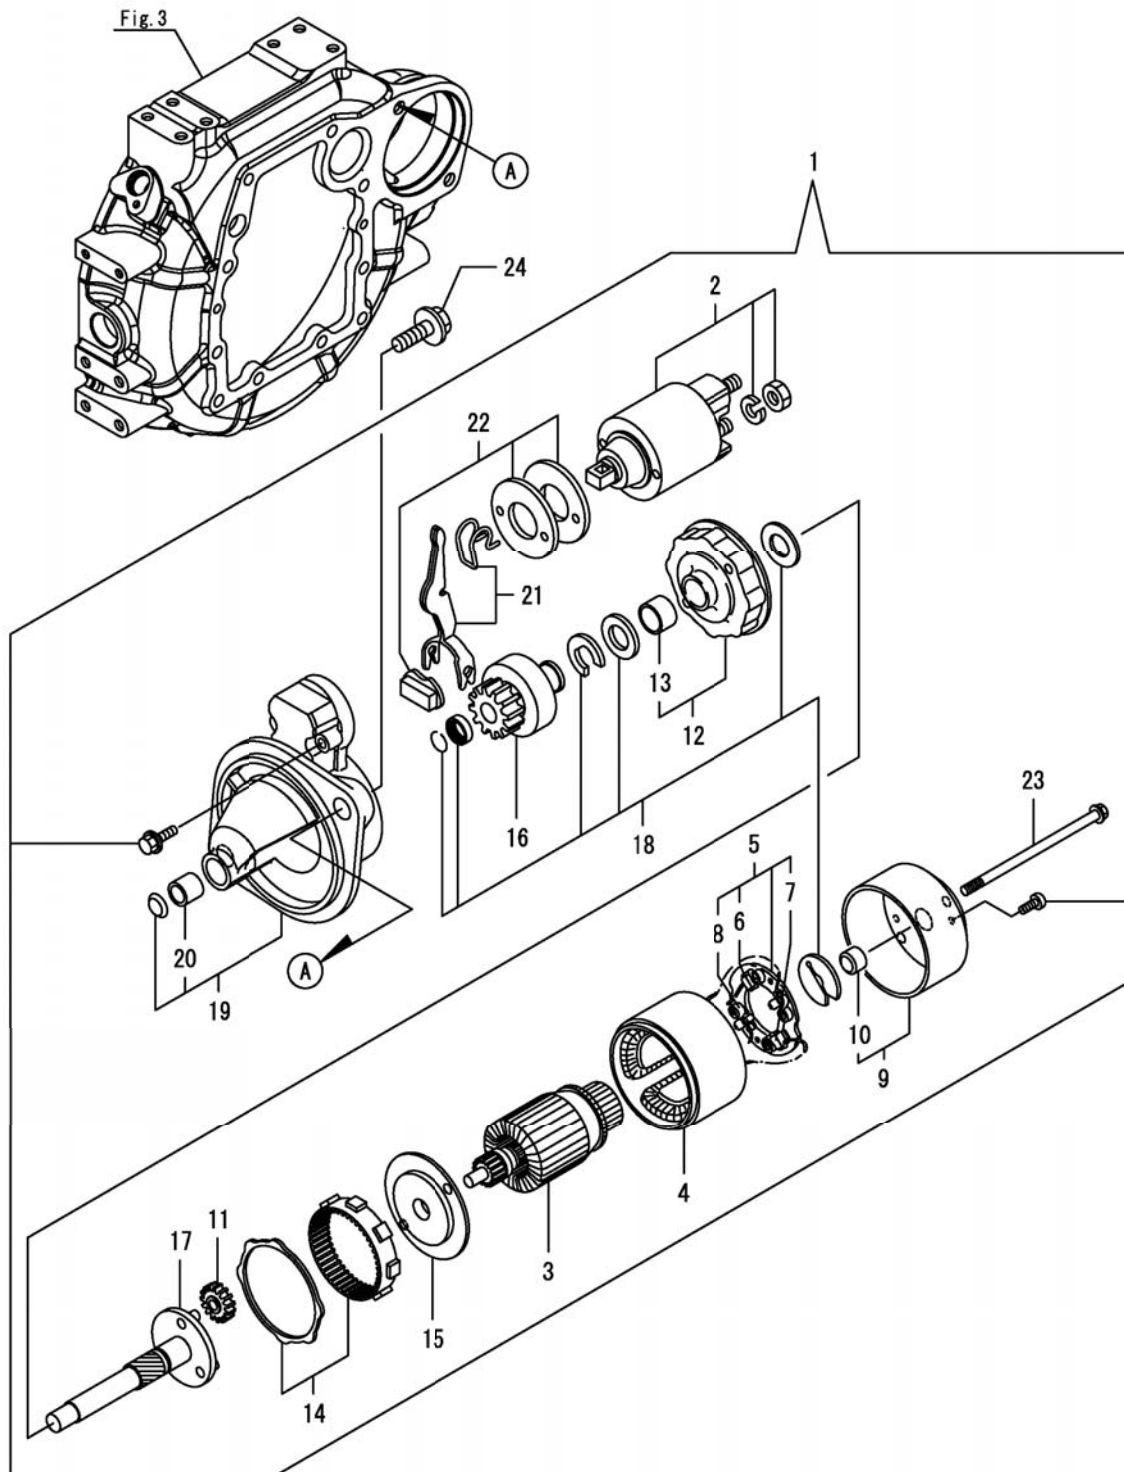

Starter Motor

PARTS LIST - STARTER MOTOR			
ITEM	PART NO.	QTY	DESCRIPTION
1	01470590	1	STARTER MOTOR
2	01477090	1	SOLENOID SWITCH
3	***	1	SPARE PART ON REQUEST
4	***	1	SPARE PART ON REQUEST
5	***	1	SPARE PART ON REQUEST
6	***	2	SPARE PART ON REQUEST
7	***	1	SPARE PART ON REQUEST
8	***	4	SPARE PART ON REQUEST
9	***	1	SPARE PART ON REQUEST
10	***	1	SPARE PART ON REQUEST
11	***	3	SPARE PART ON REQUEST
12	***	1	SPARE PART ON REQUEST
13	***	1	SPARE PART ON REQUEST
14	***	1	SPARE PART ON REQUEST
15	***	1	SPARE PART ON REQUEST
16	***	1	SPARE PART ON REQUEST
17	***	1	SPARE PART ON REQUEST
18	***	1	SPARE PART ON REQUEST
19	***	1	SPARE PART ON REQUEST
20	***	1	SPARE PART ON REQUEST
21	***	1	SPARE PART ON REQUEST
22	***	1	SPARE PART ON REQUEST
23	***	2	SPARE PART ON REQUEST
24	***	2	SPARE PART ON REQUEST