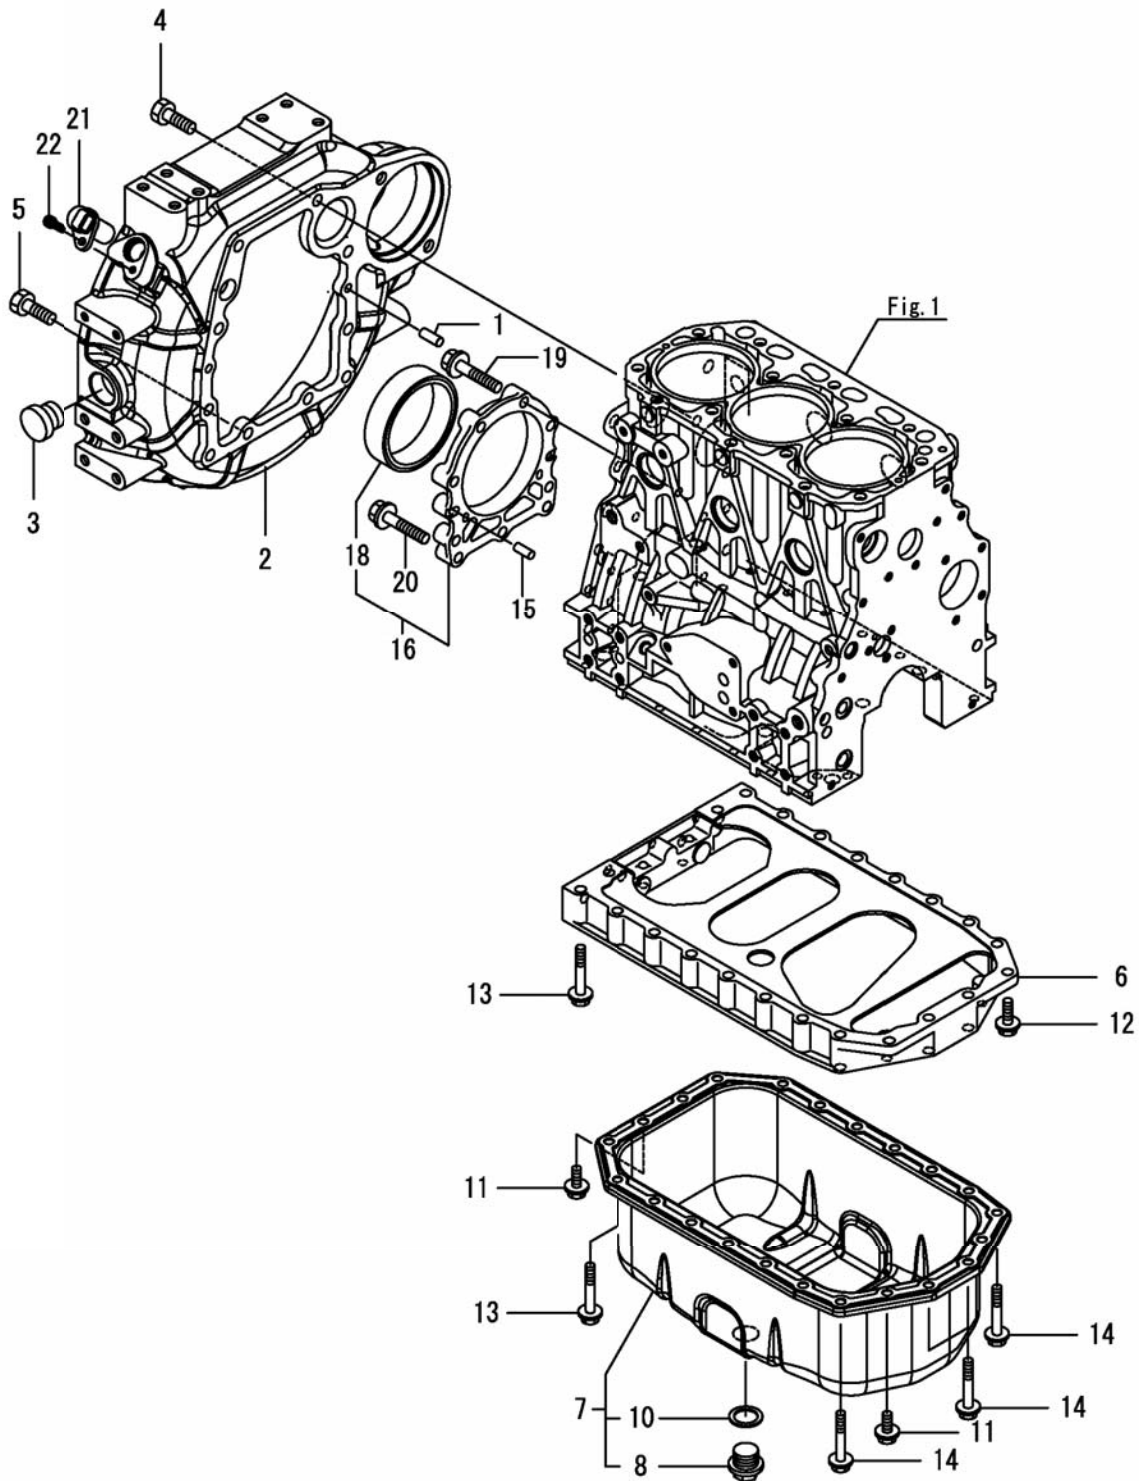

Flywheel housing - Oil Sump

PARTS LIST - FLYWHEEL HOUSING - OIL SUMP			
ITEM	PART NO.	QTY	DESCRIPTION
1	01479370	2	PIN, PARALLEL
2	01479380	1	HOUSING, FLYWHEEL
3	01478850	1	CAP, WHEEL COVER
4	***	6	SPARE PART ON REQUEST
5	***	4	SPARE PART ON REQUEST
6	01479390	1	SPACER, OIL PAN
7	01478750	1	OIL PAN, CPL.
8	01045000	1	PLUG
10	01045010	1	WASHER
11	***	4	SPARE PART ON REQUEST
12	01479270	2	BOLT, M8X 25 PLATED
13	***	16	SPARE PART ON REQUEST
14	***	4	SPARE PART ON REQUEST
15	01479370	2	PIN, PARALLEL
16	01478870	1	CASE ASSY, OIL SEAL
18	01478880	1	SEAL, OIL
19	***	6	SPARE PART ON REQUEST
20	***	3	SPARE PART ON REQUEST
21	01477480	1	CRANK SHAFT SENSOR
22	***	1	SPARE PART ON REQUEST