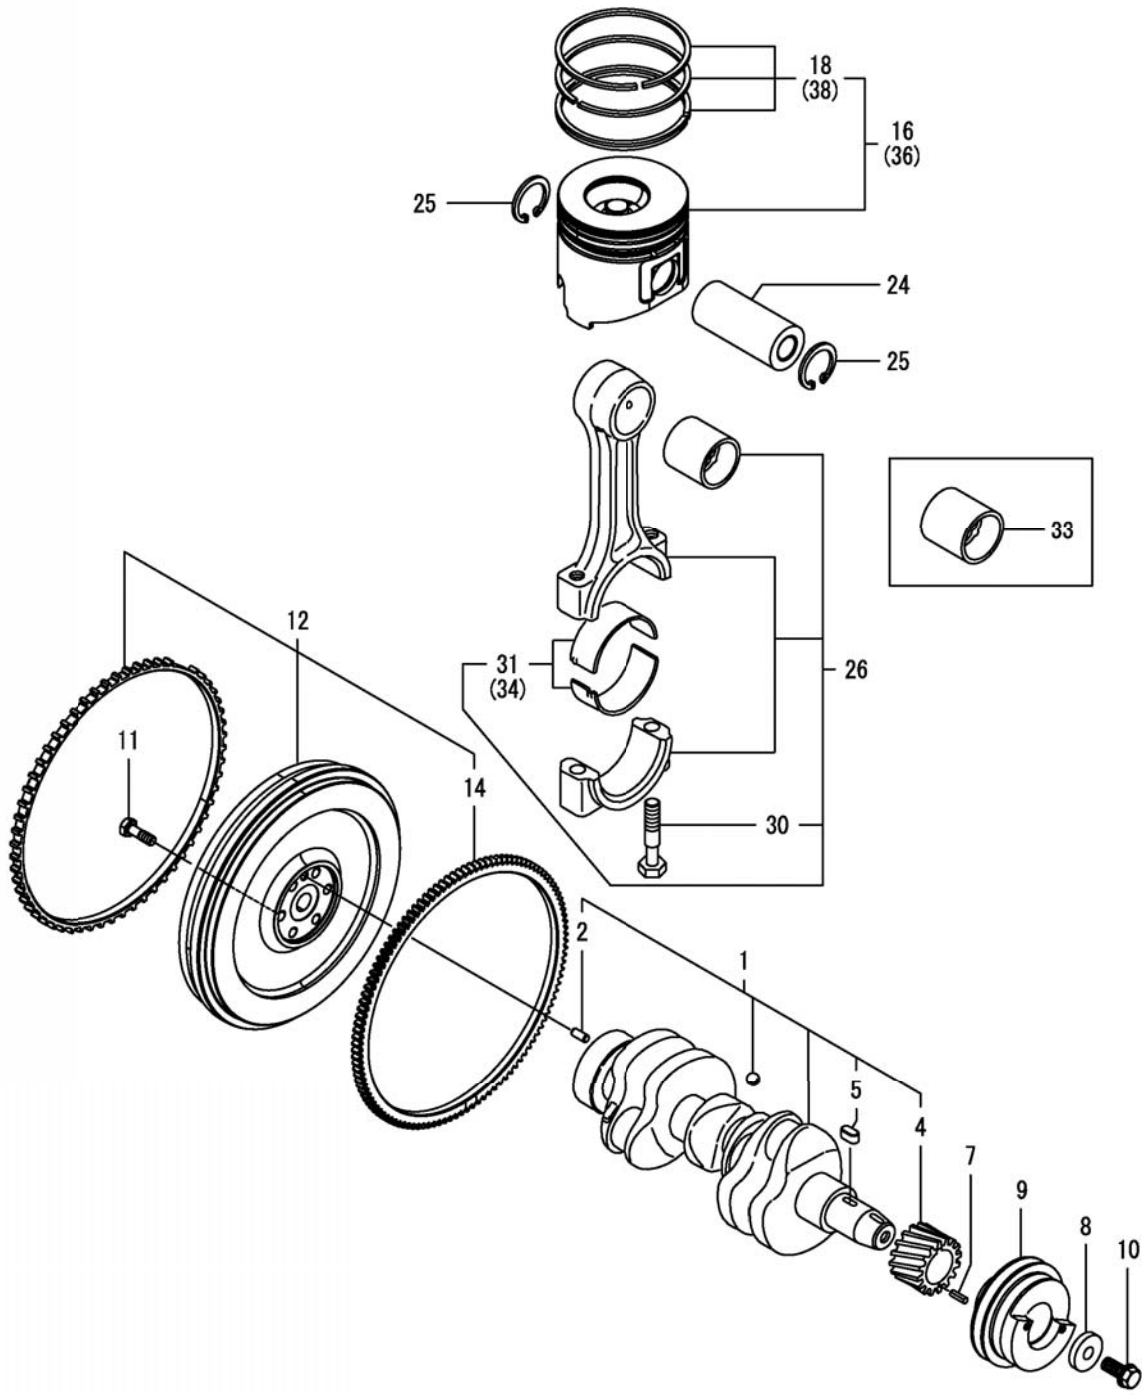

Crankshaft - Piston

PARTS LIST - CRANKSHAFT - PISTON			
ITEM	PART NO.	QTY	DESCRIPTION
1	***	1	SPARE PART ON REQUEST
2	01479370	1	PIN, PARALLEL
4	***	1	SPARE PART ON REQUEST
5	***	1	SPARE PART ON REQUEST
7	***	1	SPARE PART ON REQUEST
8	***	1	SPARE PART ON REQUEST
9	01470580	1	BELT PULLEY
10	01169230	1	HEXAGON SCREW
11	01479050	6	BOLT, FLYWHEEL
12	01479060	1	SPARE PART ON REQUEST
14	***	1	SPARE PART ON REQUEST
16	***	3	SPARE PART ON REQUEST
18	***	3	SPARE PART ON REQUEST
24	***	3	SPARE PART ON REQUEST
25	***	6	SPARE PART ON REQUEST
26	***	3	SPARE PART ON REQUEST
30	***	6	SPARE PART ON REQUEST
31	***	3	SPARE PART ON REQUEST
33	***	3	SPARE PART ON REQUEST
34	***	3	SPARE PART ON REQUEST
36	***	3	SPARE PART ON REQUEST
38	***	3	SPARE PART ON REQUEST