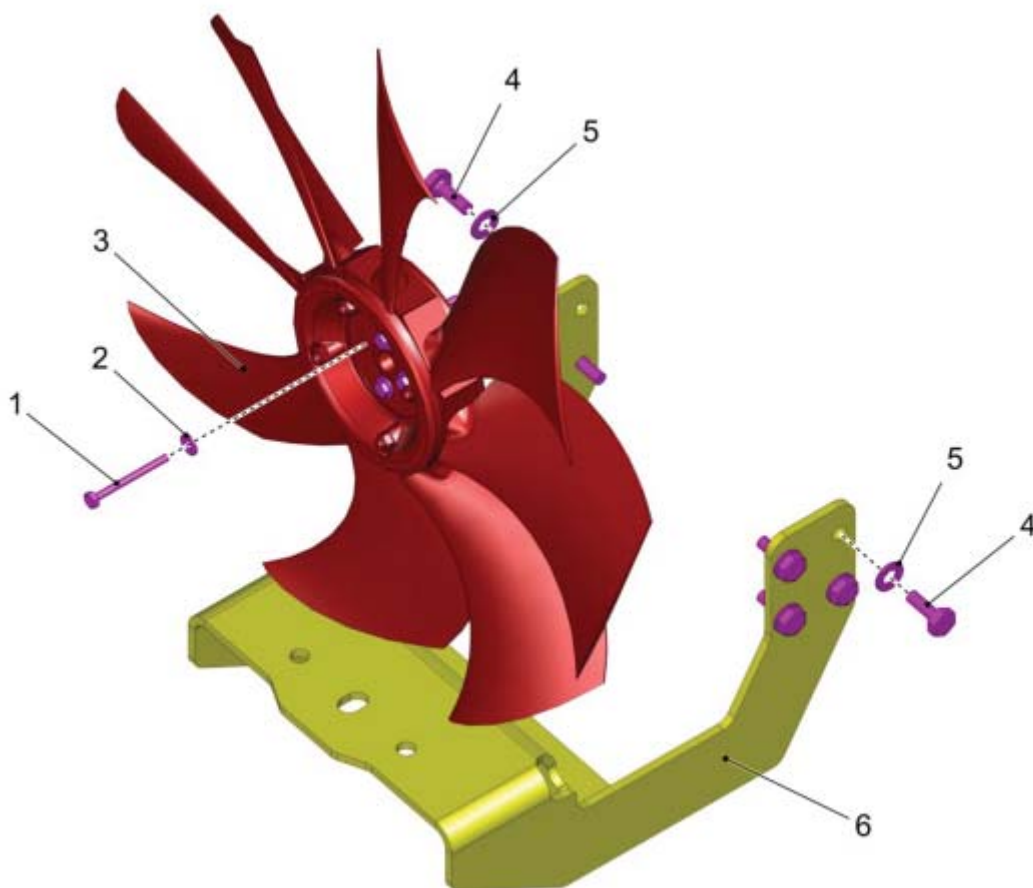

Motor Fan

PARTS LIST - MOTOR FAN			
ITEM	PART NO.	QTY	DESCRIPTION
1	01473900	4	HEXAGON SCREW
2	00730940	4	DETENT EDGED WASHER
3	01476680	1	FAN
4	00053310	7	HEXAGON SCREW
5	00870090	7	DETENT EDGED WASHER
6	03012610	1	RETAINER