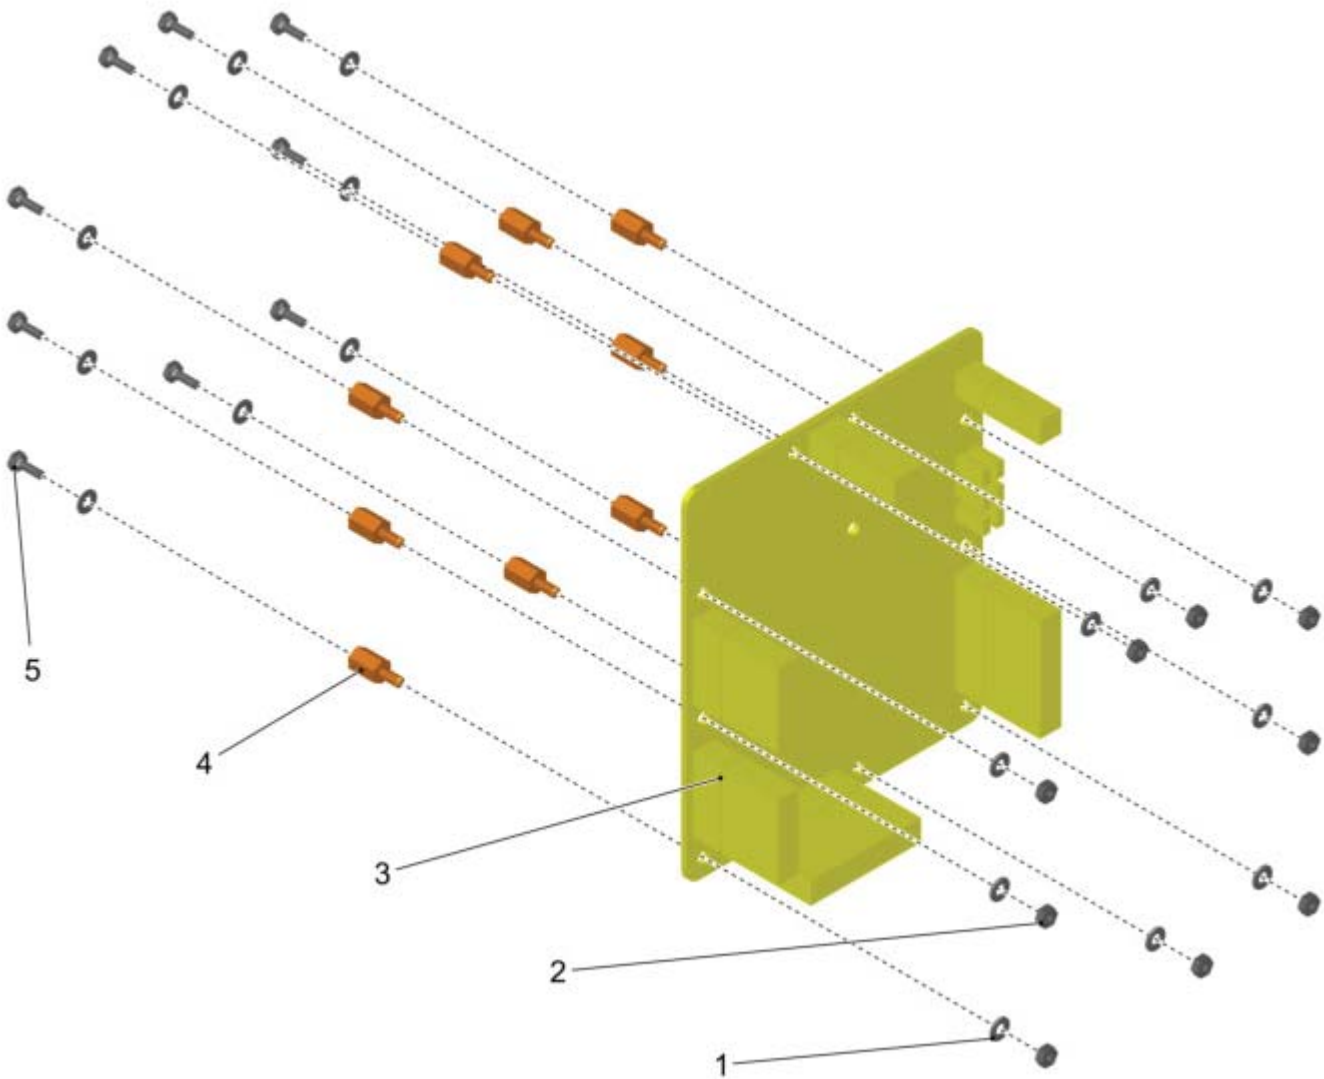

Control Unit Assembly

PARTS LIST - CONTROL UNIT ASSEMBLY			
ITEM	PART NO.	QTY	DESCRIPTION
1	00053710	18	WASHER
2	00052810	9	HEX. NUT
3	01470040	1	HYDRAULIC CONTROL UNIT
4	00053680	9	DISTANCE BOLT
5	00058580	9	HEX.BOLT