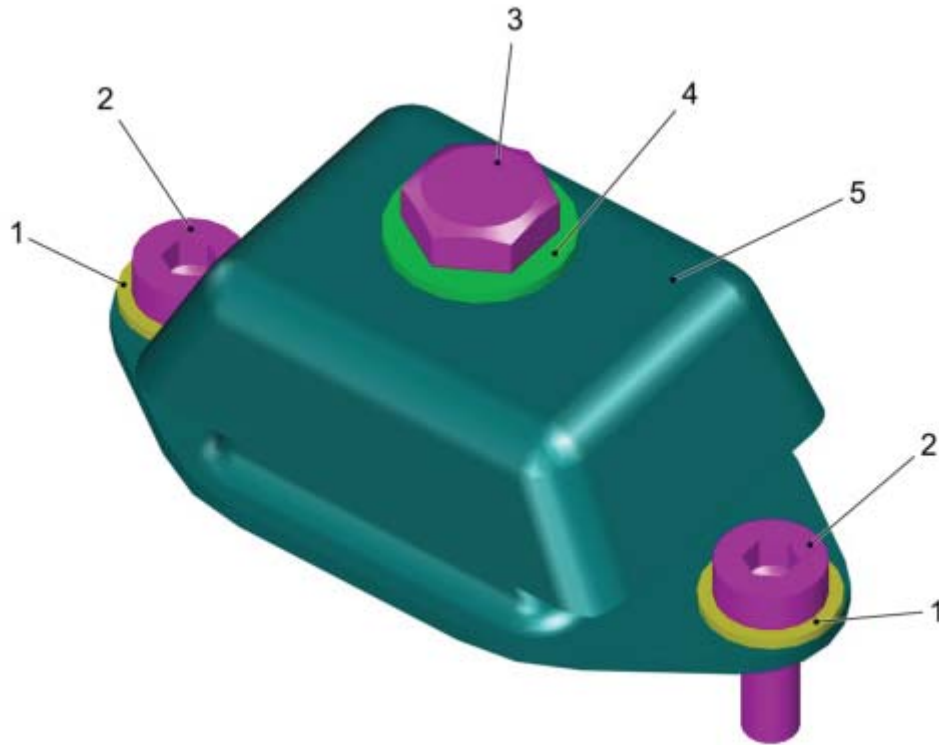

Engine Bearer

PARTS LIST - ENGINE BEARER			
ITEM	PART NO.	QTY	DESCRIPTION
1	00870090	2	DETENT EDGED WASHER
2	---	2	SPARE PART ON REQUEST
3	00053200	1	HEX.BOLT
4	00875950	1	WASHER
5	01470220		MOTOR BEARING