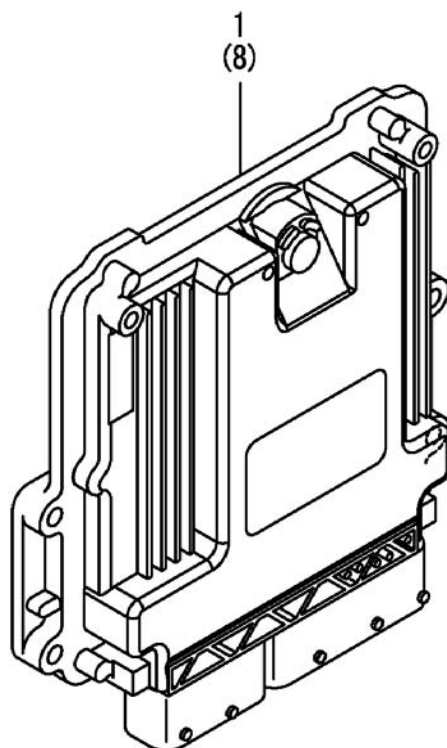

Electric Control Unit

PARTS LIST - ELECTRONIC CONTROL UNIT			
ITEM	PART NO.	QTY	DESCRIPTION
1	01478720	1	ECU ASSY, 3-88C-KHW
8	01477120	1	ELECTRONIC CONTROL UNIT