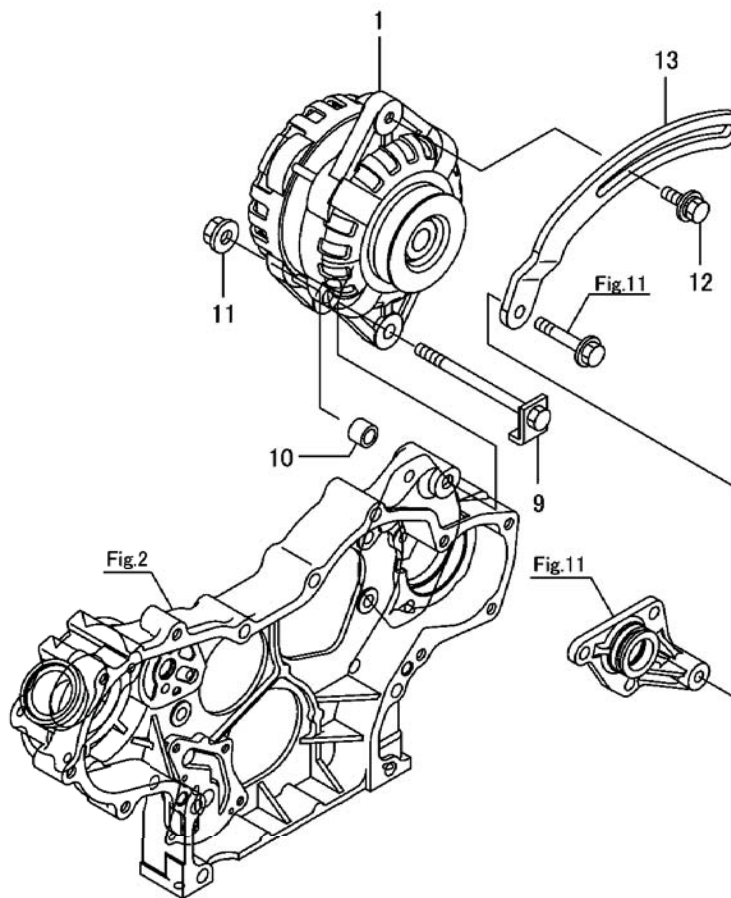

Generator

PARTS LIST - GENERATOR			
ITEM	PART NO.	QTY	DESCRIPTION
1	01477100	1	GENERATOR
2	***	1	SPARE PART ON REQUEST
3	***	1	SPARE PART ON REQUEST
4	***	1	SPARE PART ON REQUEST
5	***	1	SPARE PART ON REQUEST
6	***	1	SPARE PART ON REQUEST
7	***	1	SPARE PART ON REQUEST
8	***	1	SPARE PART ON REQUEST
9	***	1	SPARE PART ON REQUEST
10	01478700	1	PIECE, DISTANCE
11	***	1	SPARE PART ON REQUEST
12	***	1	SPARE PART ON REQUEST
13	01478710	1	ADJUSTER, BELT