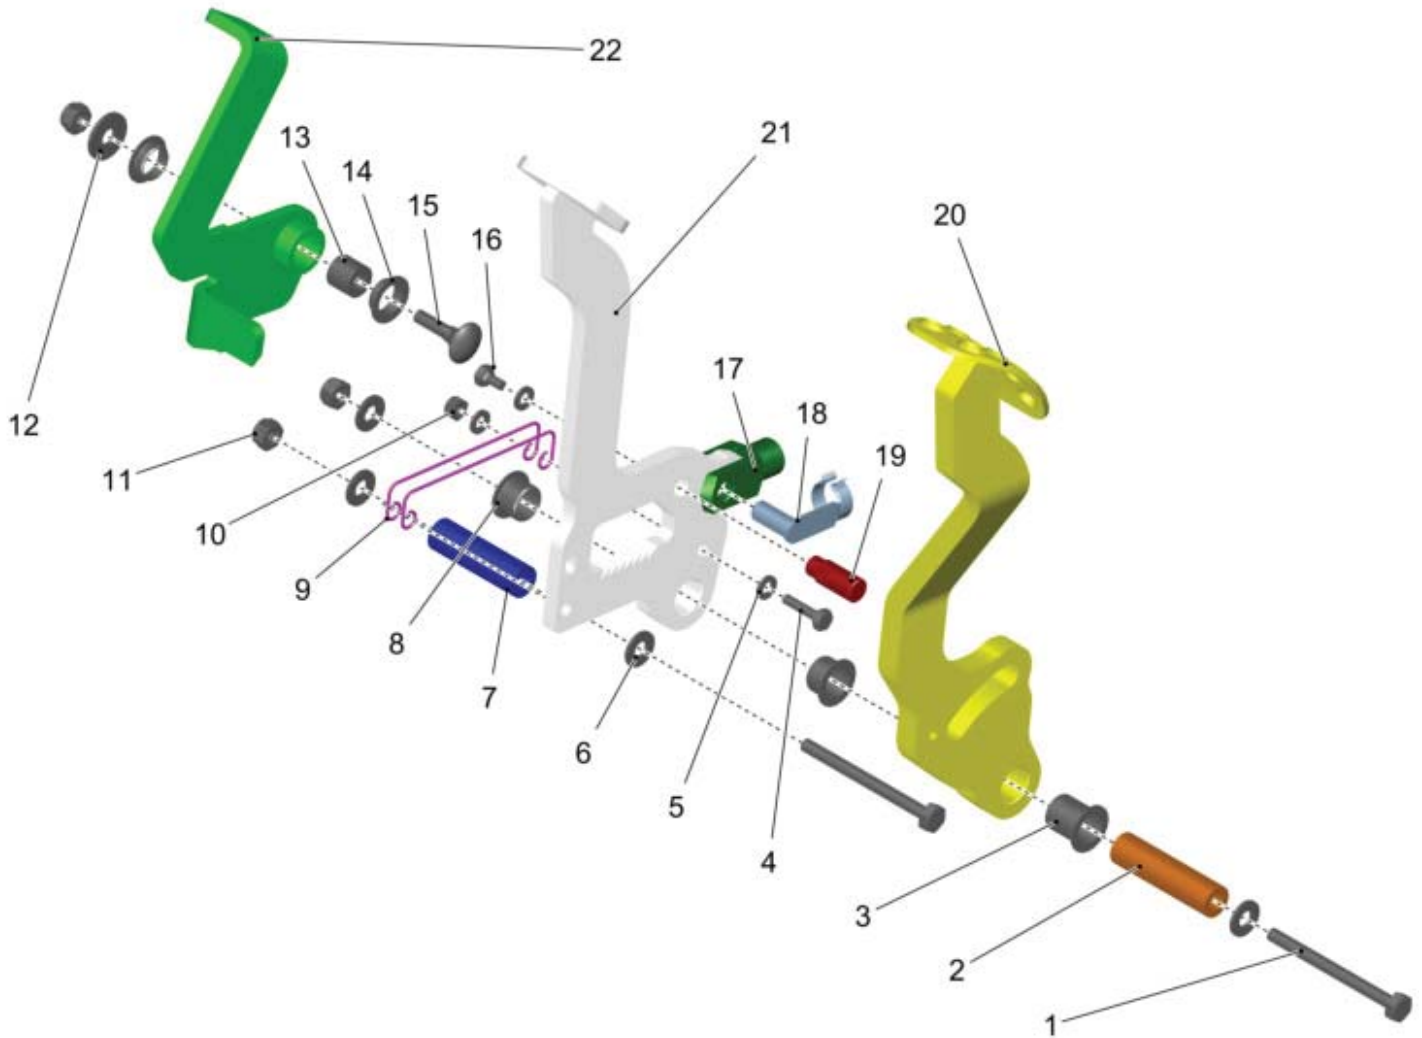

Brake Pedal

PARTS LIST - BRAKE PEDAL			
ITEM	PART NO.	QTY	DESCRIPTION
1	00020370	2	HEXAGON SCREW
2	01472490	1	SLEEVE
3	01477870	1	SLIDE BEARING BUSH
4	00053030	1	HEXAGON SCREW
5	00053730	3	WASHER
6	00740900	4	TAPPING SCREW
7	01476400	1	SLEEVE
8	01091340	2	SLIDE BEARING BUSH
9	01475420	2	BRACKET
10	00051520	1	HEX. NUT
11	00051510	3	HEX. NUT
12	00042900	1	WASHER
13	01472520	1	SLEEVE
14	01472160	2	SLIDE BEARING BUSH
15	00864520	1	ROUND HEAD SCREW
16	00025260	1	HEXAGON SCREW
17	00503360	1	SWIVEL HEAD
18	00557300	1	BOLT
19	01476370	1	DRIVER
20	01476530	1	BRAKE PEDAL
21	01476510	1	PARKING BRAKE
22	01476550	1	LOCKING PEDAL