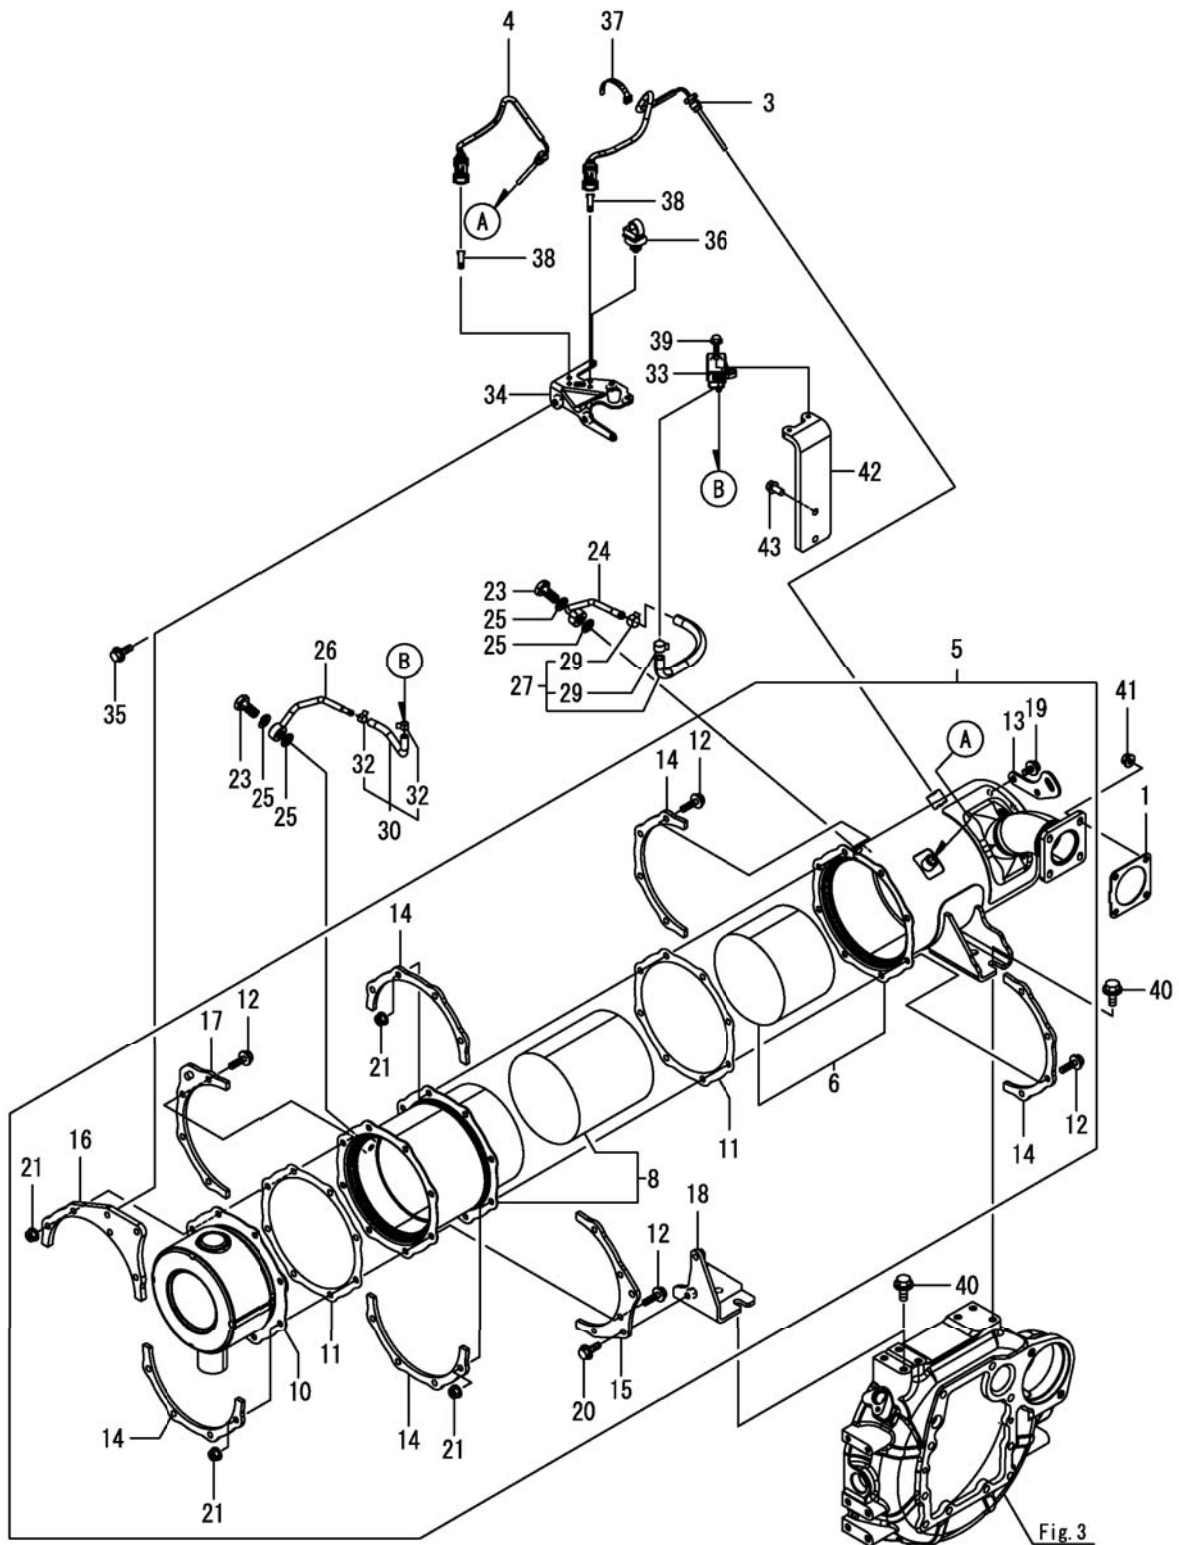

Diesel Particulate Filter

PARTS LIST - DIESEL PARTICULATE FILTER			
ITEM	PART NO.	QTY	DESCRIPTION
1	01144160	1	GASKET
3	01477190	1	TEMPERATURE SENSOR FRONT
4	01477360	1	TEMPERATURE SENSOR REAR
5	01477040	1	DIESEL PARTICULATE FILTER
6	***	1	SPARE PART ON REQUEST
8	***	1	SPARE PART ON REQUEST
10	***	1	SPARE PART ON REQUEST
11	01479030	2	GAASKET, DPF
12	***	16	SPARE PART ON REQUEST
13	***	1	SPARE PART ON REQUEST
14	***	5	SPARE PART ON REQUEST
15	***	1	SPARE PART ON REQUEST
16	***	1	SPARE PART ON REQUEST
17	***	1	SPARE PART ON REQUEST
18	***	1	SPARE PART ON REQUEST
19	***	2	SPARE PART ON REQUEST
20	***	2	SPARE PART ON REQUEST
21	***	16	SPARE PART ON REQUEST
23	***	2	SPARE PART ON REQUEST
24	01478450	1	PIPE, SENSOR
25	01478460	4	GASKET, SENSOR
26	01478470	1	PIPE, SENSOR
27	01478480	1	HOSE ASSY
29	01478490	2	CLIP, HOSE
30	01478500	1	HOSE ASSY, PRESSURE
32	01478510	2	CLIP, HOSE SENSOR
33	01477240	1	PRESSURE SENSOR
34	01478520	1	BRACKET, PRES SENSOR
35	01479440	2	HEXAGON SCREW M8X20
36	***	1	SPARE PART ON REQUEST
37	01479450	1	BAND
38	***	2	SPARE PART ON REQUEST
39	***	2	SPARE PART ON REQUEST
40	***	4	SPARE PART ON REQUEST
41	***	4	SPARE PART ON REQUEST
42	01479040	1	BRACKET, PRE-SENSOR
43	01479440	2	HEXAGON SCREW M8X20