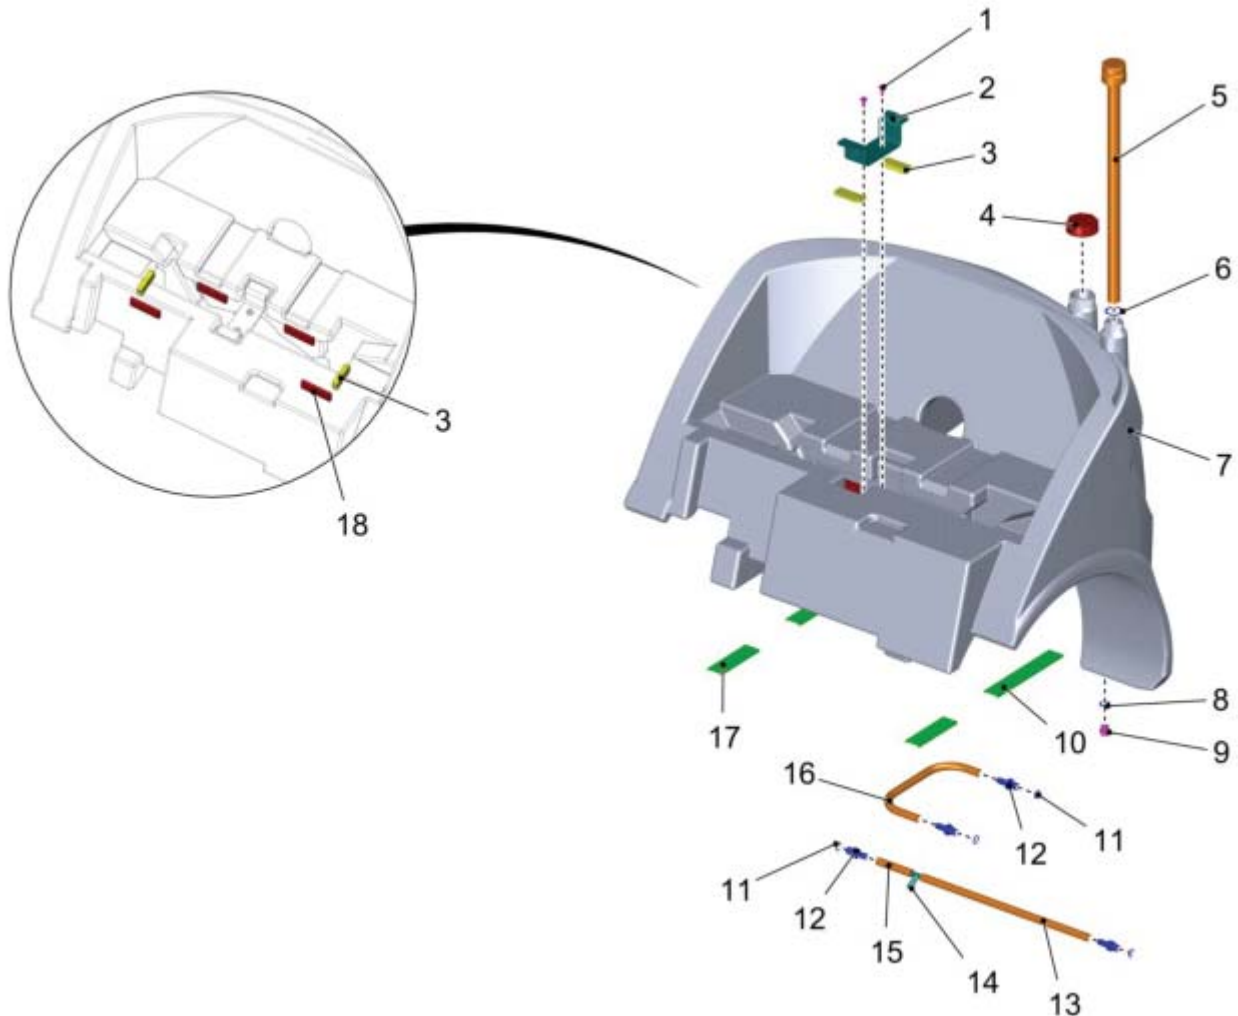

Water System

PARTS LIST - WATER SYSTEM			
ITEM	PART NO.	QTY	DESCRIPTION
1	00535840	2	COUNTERSUNK SCREW
2	01472480	1	RETAINER
3	01164560	4	BASE
4	00531800	1	CAP TANK
5	01060740	1	REFUELLING INDICATOR
6	01063580	1	WASHER
7	01472080	1	WATER TANK GREY
8	01063590	2	WASHER
9	00077890	2	SCREW PLUG
10	01471530	2	BASE LONG
11	00057720	4	O-RING OIL RESISTANT
12	01072180	4	SCREWED PLUG
13	00112010	0.480	HOSE
14	00976160	1	T-PIECE
15	00112010	0.100	HOSE
16	00112010	0.380	HOSE
17	01471520	2	BASE SHORT
18	01061350	4	BASE PLATE 8