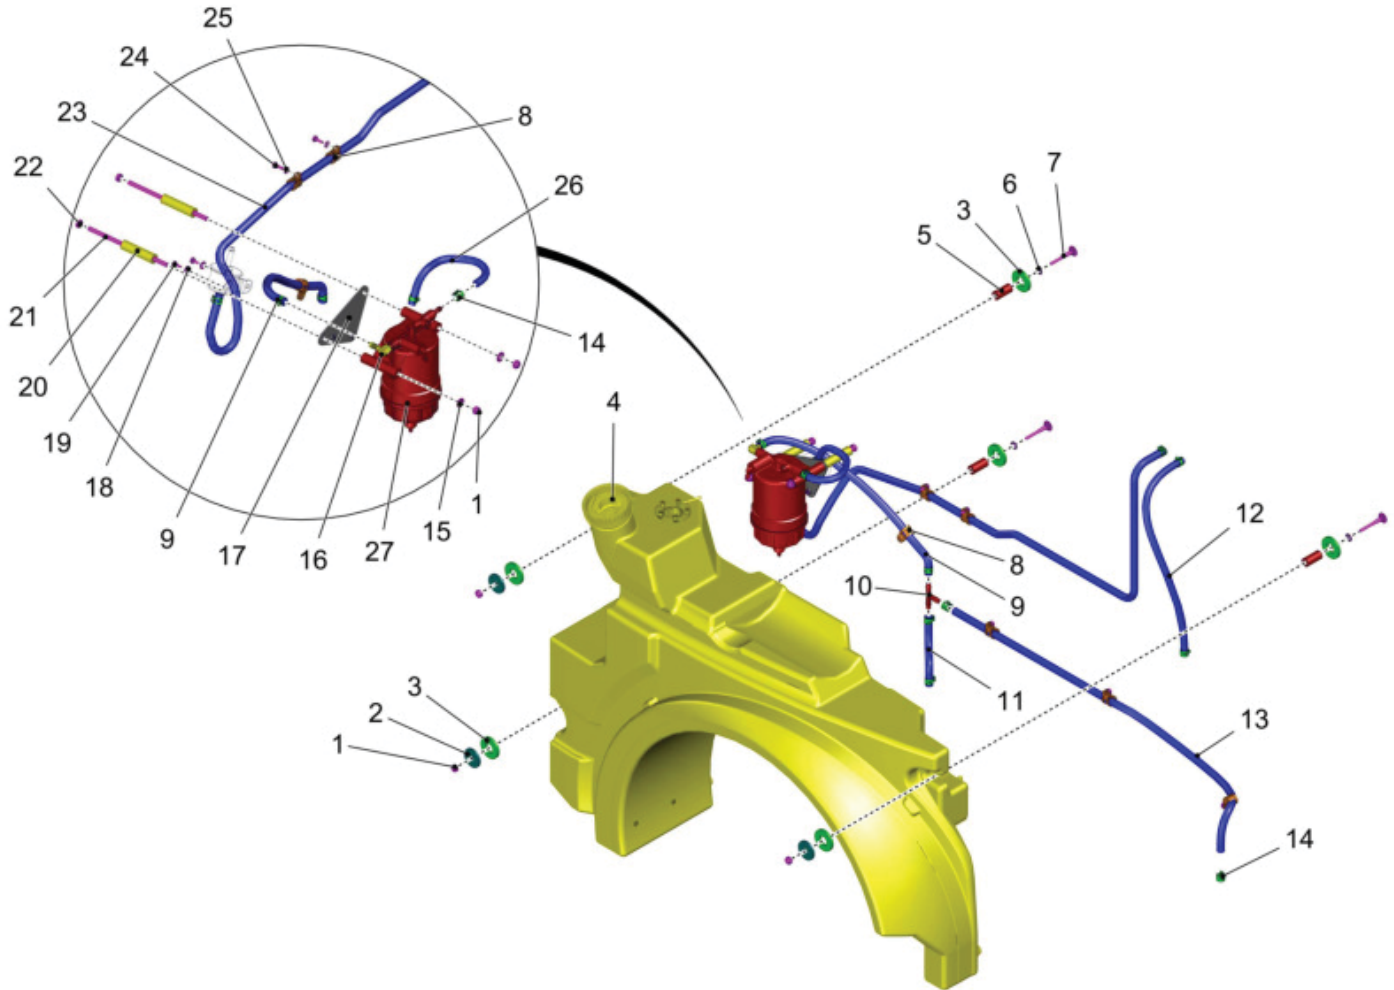

Fuel System

PARTS LIST - FUEL SYSTEM			
ITEM	PART NO.	QTY	DESCRIPTION
1	00051510	5	HEX. NUT
2	01062750	3	WASHER
3	01140230	6	RUBBER WASHER
4	03022460	1	FUEL TANK CM650
5	01140220	3	SPACER SLEEVE
6	00023290	3	THRUST WASHER
7	01059290	3	ROUND HEAD SCREW
8	00970350	6	PIPE CLAMP
9	00563440	0.530	HOSE
10	01476920	1	T-HOSE CONNECTOR
11	00563440	0.160	HOSE
12	01475470	0.550	HOSE
13	00563440	0.935	HOSE
14	01495290	12	STEEL BAND CLAMP
15	00740090	2	DETENT EDGED WASHER
16	01477370	1	HOSE CLIP
17	01477690	1	RETAINER
18	00730940	2	DETENT EDGED WASHER
19	00104500	2	HEXAGON SCREW
20	01476940	2	SPACER SLEEVE
21	01477710	2	THREADED BOL
22	00053350	2	HEX. NUT
23	01475470	1.500	HOSE
24	00053010	3	HEX.BOLT
25	00053730	7	WASHER
26	01475470	0.260	HOSE
27	01478140	1	WATER SEPARATOR