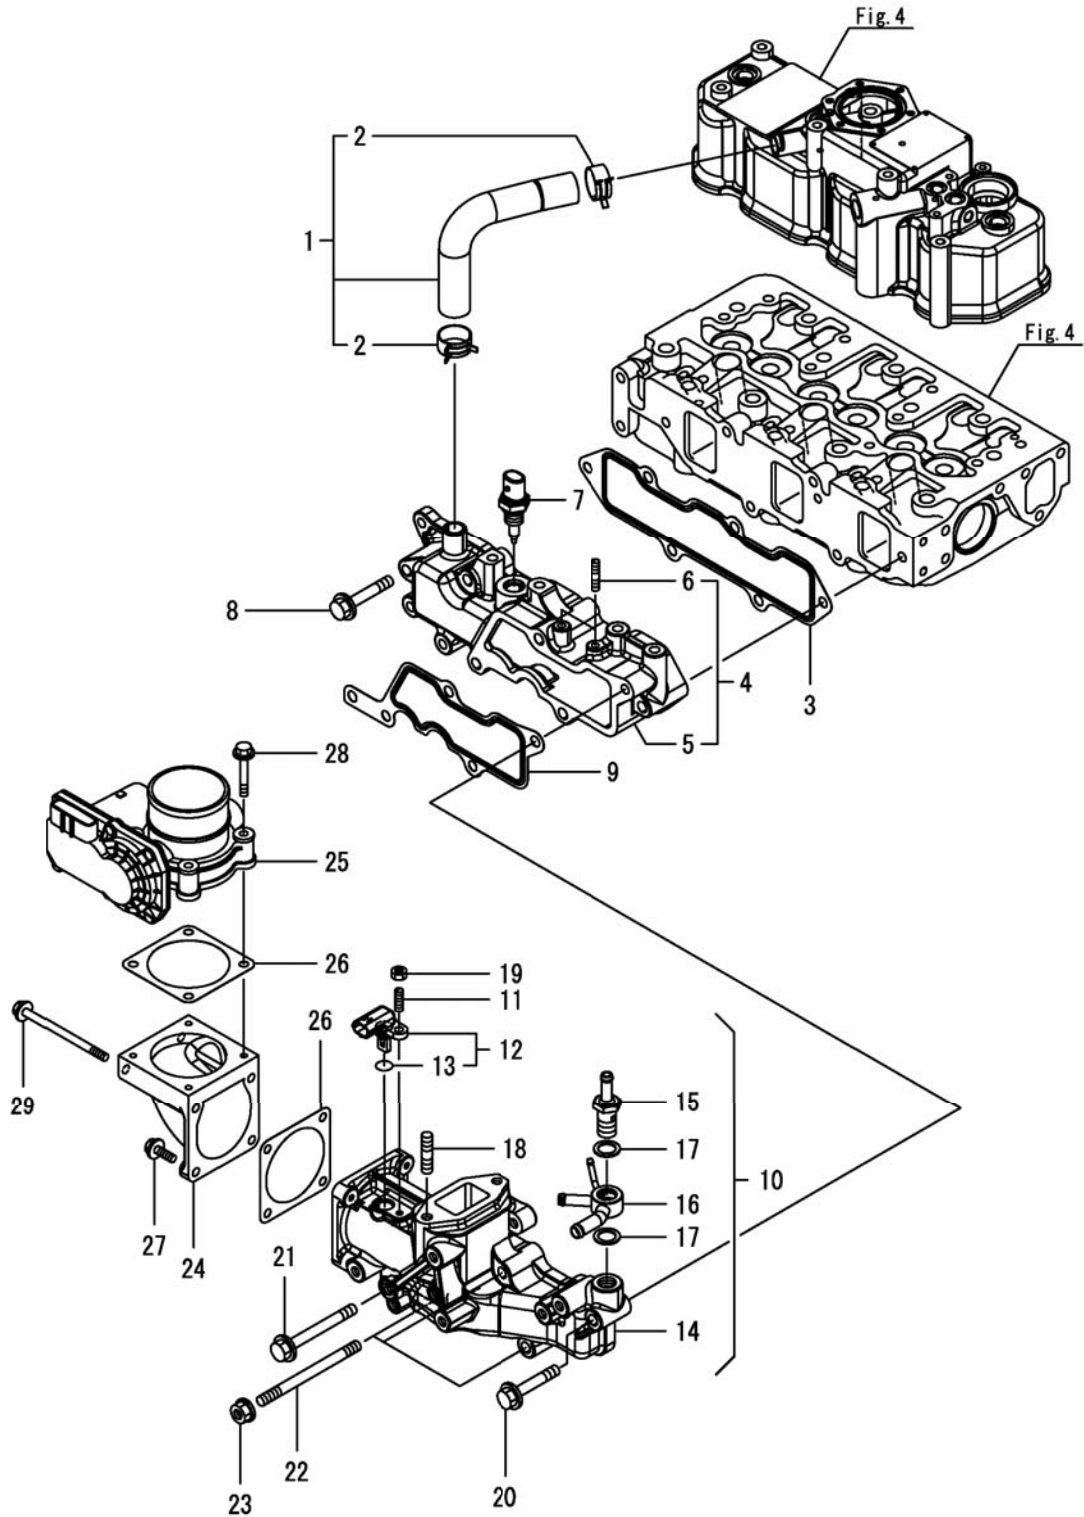

Suction Manifold

PARTS LIST - SUCTION MANIFOLD			
ITEM	PART NO.	QTY	DESCRIPTION
1	01478270	1	HOSE ASSSEMBLY, BREATHER
2	***	2	SPARE PART ON REQUEST
3	01477350	1	GASKET INTAKE
4	01478950	1	MANIFOLD ASSEMBLY, INTAKE
5	***	1	SPARE PART ON REQUEST
6	***	2	SPARE PART ON REQUEST
7	01477160	1	TEMPERATURE SENSOR
8	***	3	SPARE PART ON REQUEST
9	01478280	1	GASKET, COLLECTOR
10	01478960	1	COLLECTOR ASSY
11	01479420	1	STUD
12	01478290	1	SENSOR TEMPERATURE
13	01478300	1	O-RING, TEMP SENSOR
14	01478970	1	COLLECTOR, INTAKE
15	***	1	SPARE PART ON REQUEST
16	***	1	SPARE PART ON REQUEST
17	***	2	SPARE PART ON REQUEST
18	***	2	SPARE PART ON REQUEST
19	***	1	SPARE PART ON REQUEST
20	***	1	SPARE PART ON REQUEST
21	***	1	SPARE PART ON REQUEST
22	***	3	SPARE PART ON REQUEST
23	***	3	SPARE PART ON REQUEST
24	01479430	1	BEND, INTAKE
25	01478310	1	THROTTLE, INTAKE
26	01478320	2	GASKET, THROTTLE
27	***	2	SPARE PART ON REQUEST
28	***	4	SPARE PART ON REQUEST
29	***	2	SPARE PART ON REQUEST