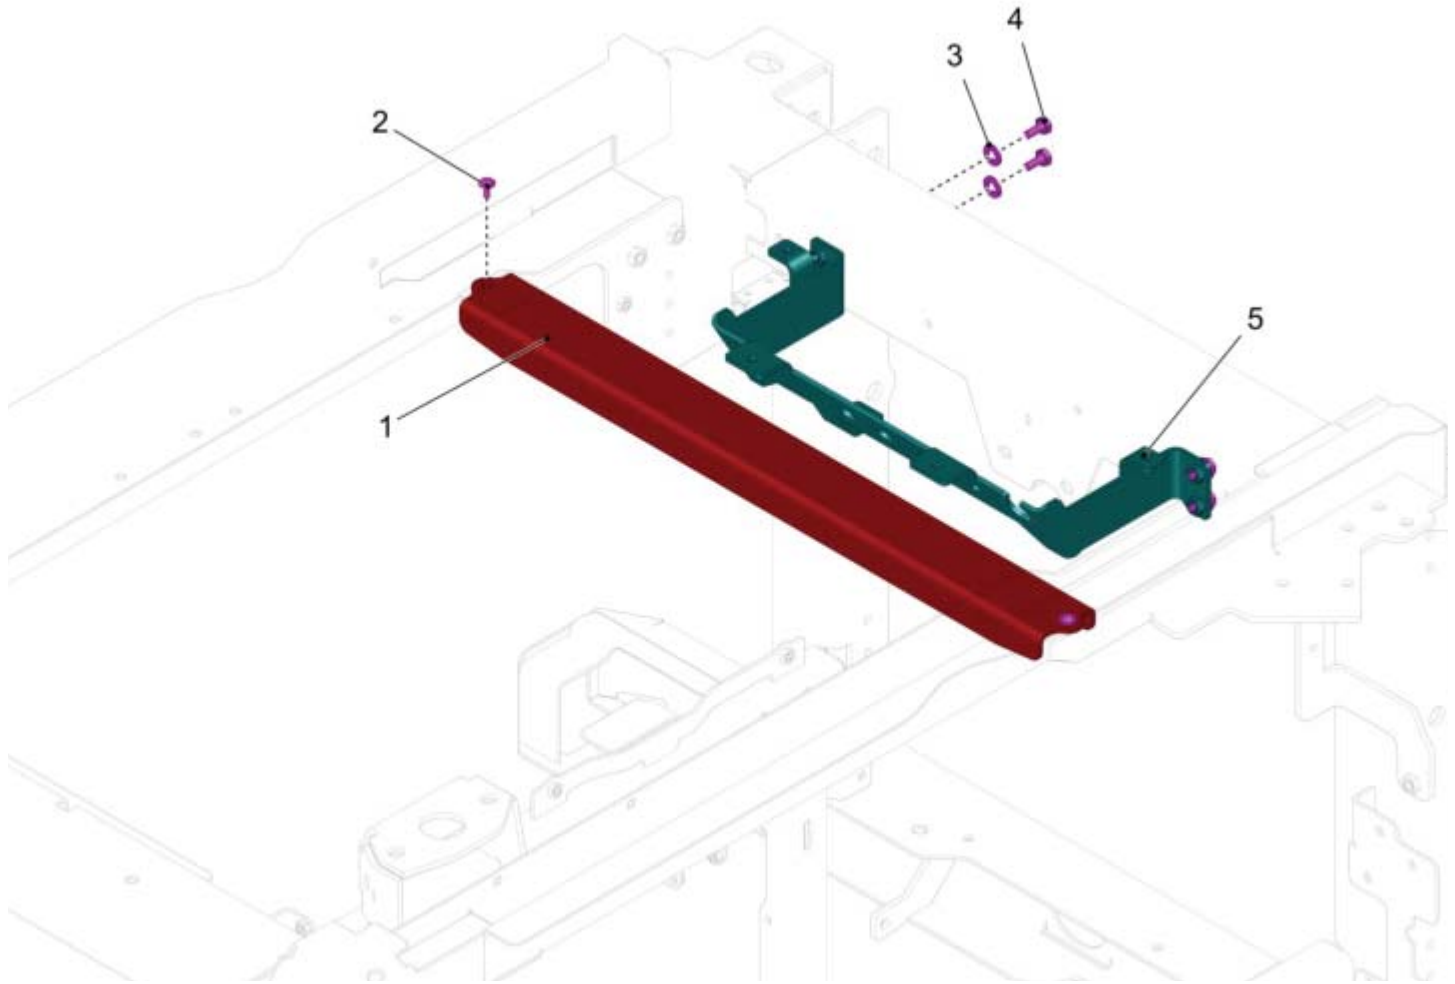

Rear End of Vehicle

PARTS LIST - REAR END OF VEHICLE			
ITEM	PART NO.	QTY	DESCRIPTION
1	01477530	1	CROSS BEAM
2	01000850	2	LENS FLANGE SCREW
3	00740090	4	DETENT EDGED WASHER
4	00053010	4	HEX.BOLT
5	01477760	1	ANGLE SUPPORT