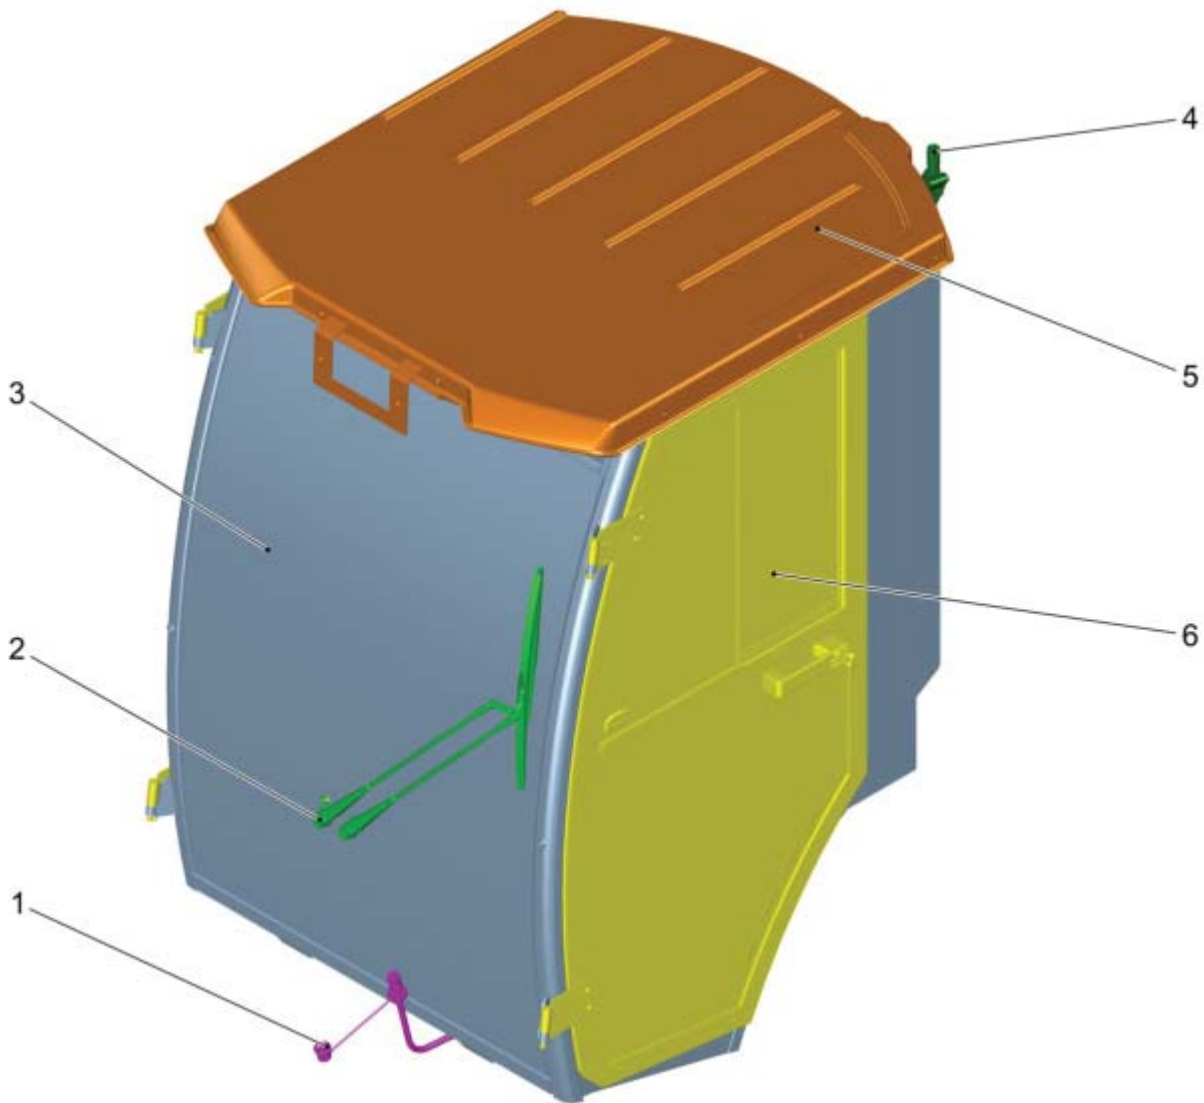

Set Wide Tires

PARTS LIST - SET WIDE TIRES			
ITEM	PART NO.	QTY	DESCRIPTION
1	99301629	1	SPARE WHEEL 270/50-12
2	01475880	1	TIRE
3	01475950	1	RIM

Cabin

PARTS LIST - CABIN	
ITEM	DESCRIPTION
1	WATERSYSTEM
2	WIPER MOTOR
3	CABIN
4	TOOL HOLDER
5	ROOF
6	DOOR