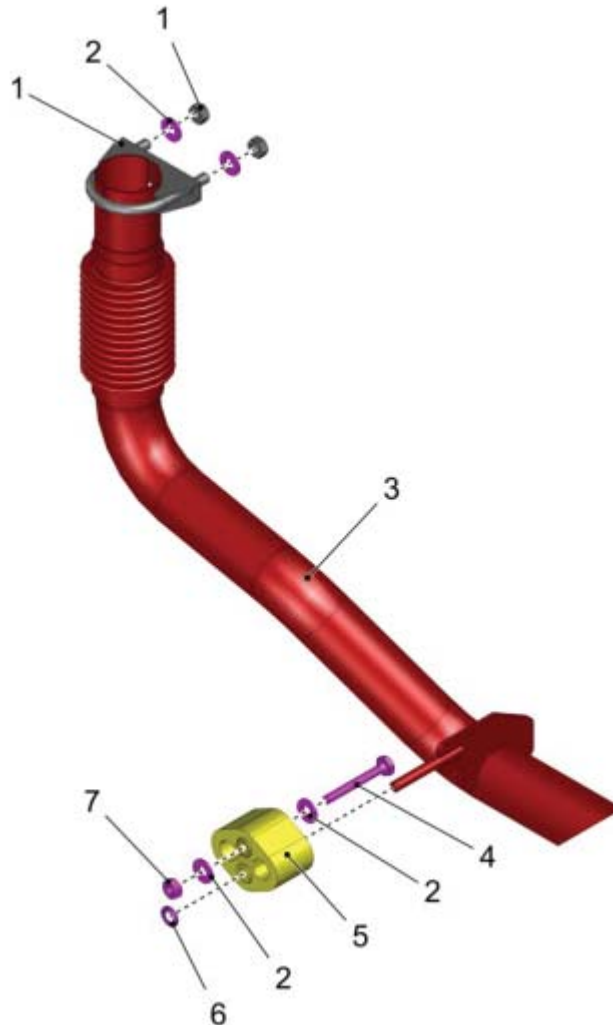

Exhaust Pipe

PARTS LIST - EXHAUST PIPE			
ITEM	PART NO.	QTY	DESCRIPTION
1	01476580	1	PIPE BEND CLAMP D48
2	00740090	4	DETENT EDGED WASHER
3	01476860	1	TAIL PIPE
4	00053130	1	HEXAGON SCREW
5	00870110	1	RUBBER BUFFER
6	00854420	1	THRUST WASHER
7	00053350	1	HEX. NUT