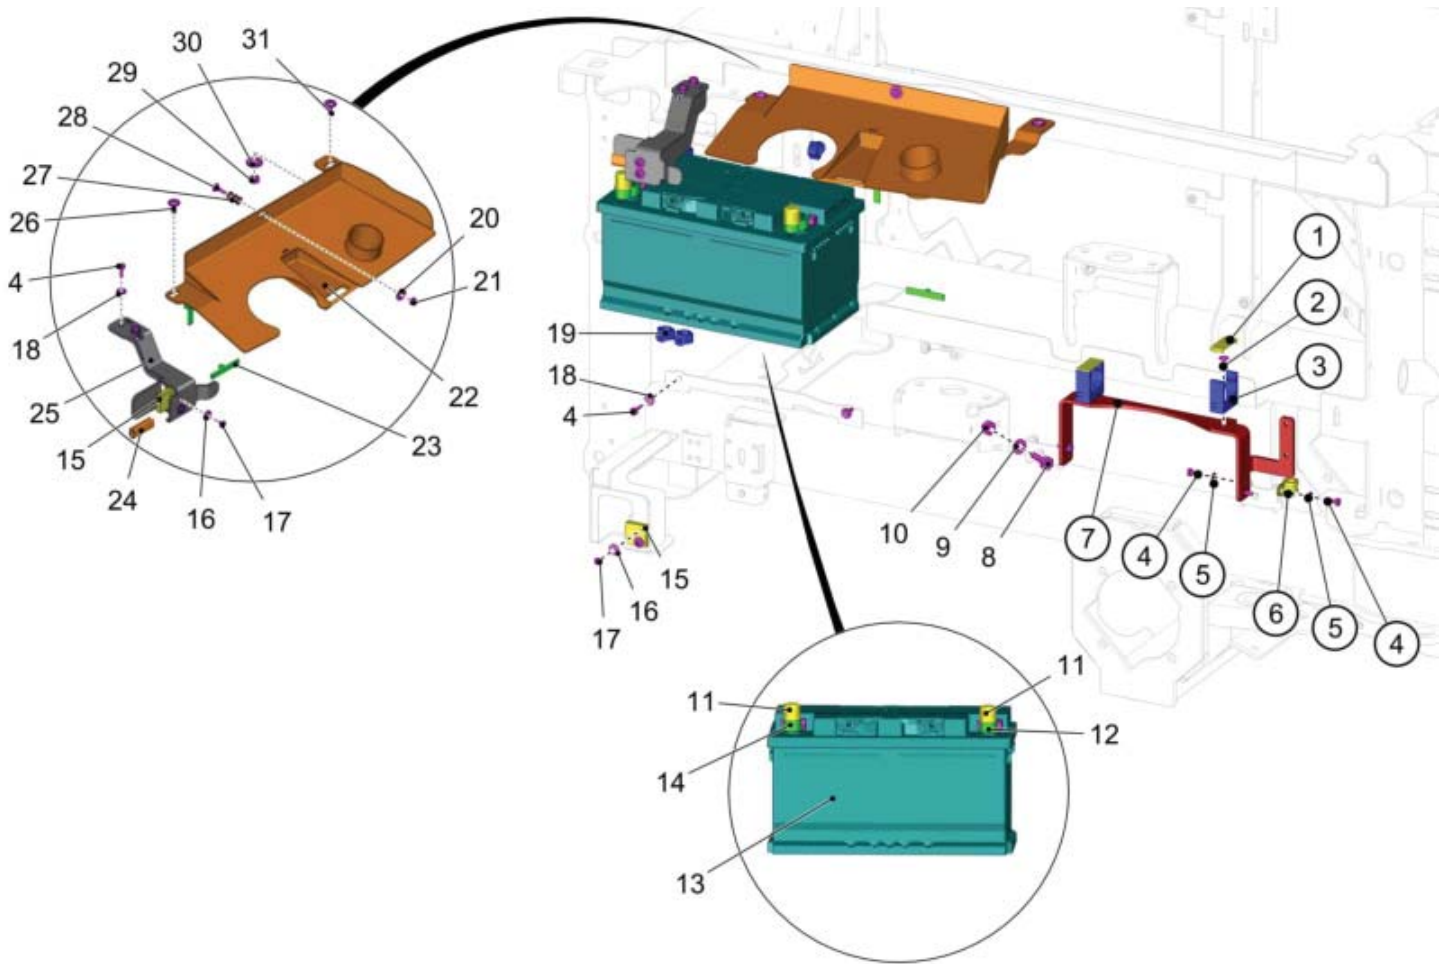

Rear End of Vehicle

PARTS LIST - REAR END OF VEHICLE			
ITEM	PART NO.	QTY	DESCRIPTION
1	---	2	SPARE PART ON REQUEST
2	01000850	2	LENS FLANGE SCREW
3	01477570	2	HOSE SUPPORT
4	00053010	9	HEX.BOLT
5	00740280	5	WASHER
6	00130250	1	PIPE CLAMP
7	01477420	1	CROSS BEAM
8	00053160	1	HEXAGON SCREW
9	00870090	1	DETENT EDGED WASHER
10	00053360	1	HEX. NUT
11	01475760	2	PROTECTION CAP BLACK
12	01475640	1	BATTERY TERMINAL (+)
13	01490380	1	BATTERY
14	01475730	1	BATTERY TERMINAL (-)
15	01476990	2	STOP
16	00555520	4	WASHER
17	00905520	4	ROUND HEAD SCREW
18	00730940	4	DETENT EDGED WASHER
19	01370710	9	RETAINER HOLDER CORRUGATED HOSE
20	00854210	1	WASHER
21	00102140	1	HEX. NUT
22	03022500	1	RETAINER
23	---	2	SPARE PART ON REQUEST
24	00161240	0.04	EDGE PROTECTION
25	01477650	1	STOP
26	01006820	1	LENS FLANGE SCREW
27	00102150	3	WASHER
28	01092780	1	LENS FLANGE SCREW
29	00051510	1	HEX. NUT
30	00042900	1	WASHER
31	01074320	1	LENS FLANGE SCREW