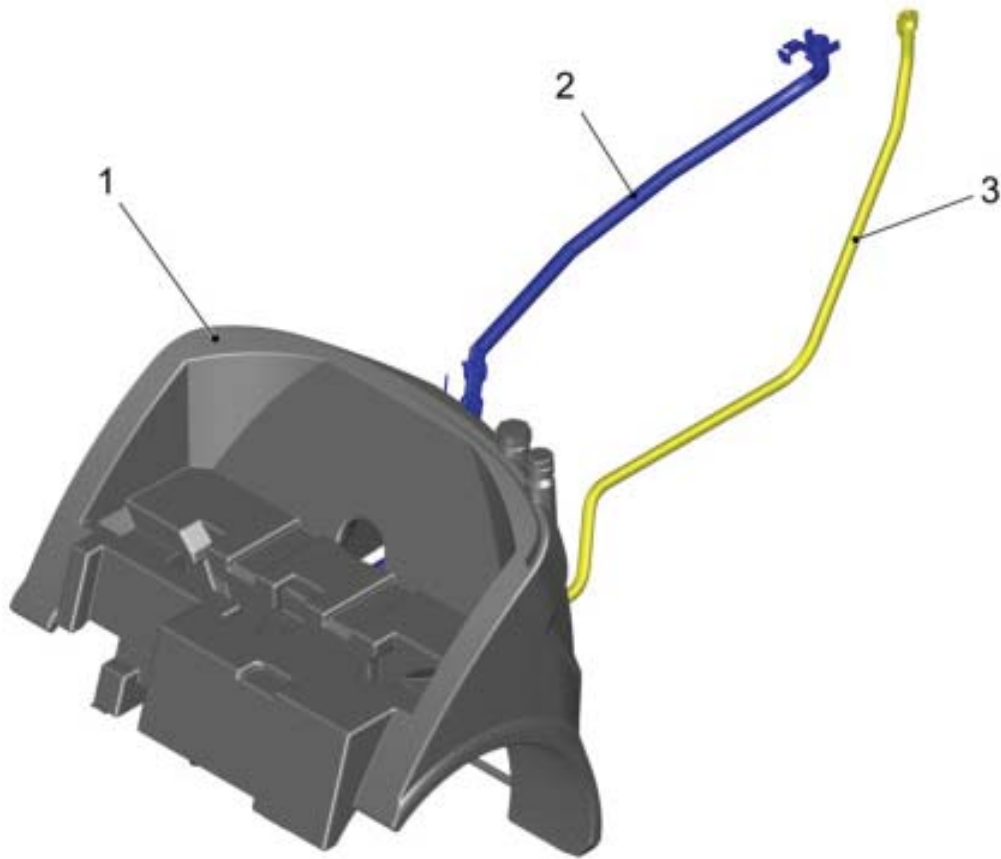

Water System

PARTS LIST - WATER SYSTEM	
ITEM	DESCRIPTION
1	WATER SYSTEM
2	CIRCULATING WATER VEHICLE PREPARATION
3	PREPARATION PRESSURE WASHER