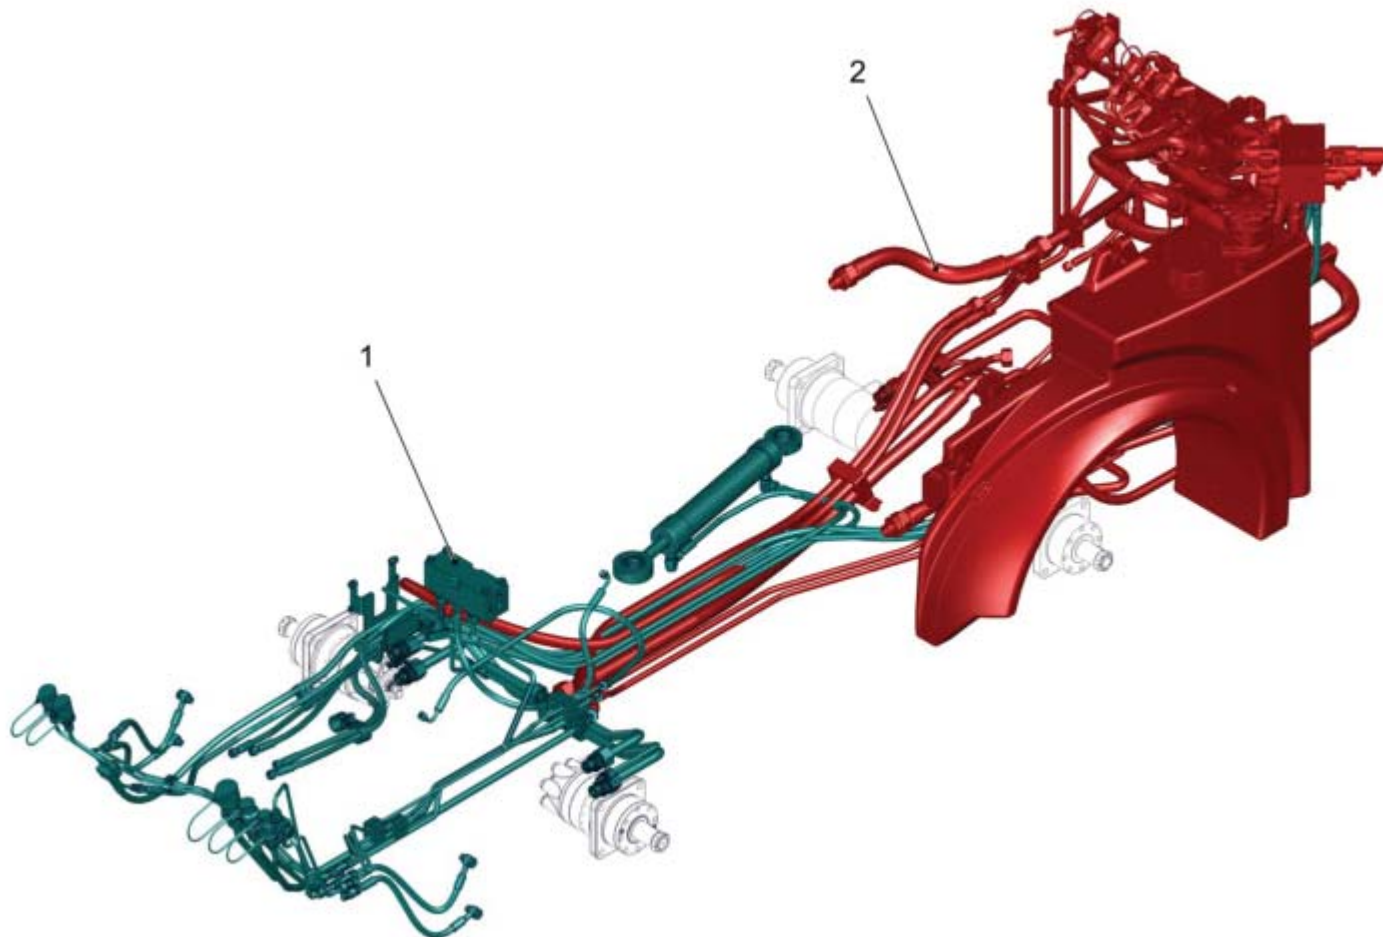

Hydraulic System

PARTS LIST - HYDRAULIC SYSTEM	
ITEM	DESCRIPTION
1	HYDRAULICS FRONT OF VEHICLE
2	HYDRAULICS BACK OF VEHICLE