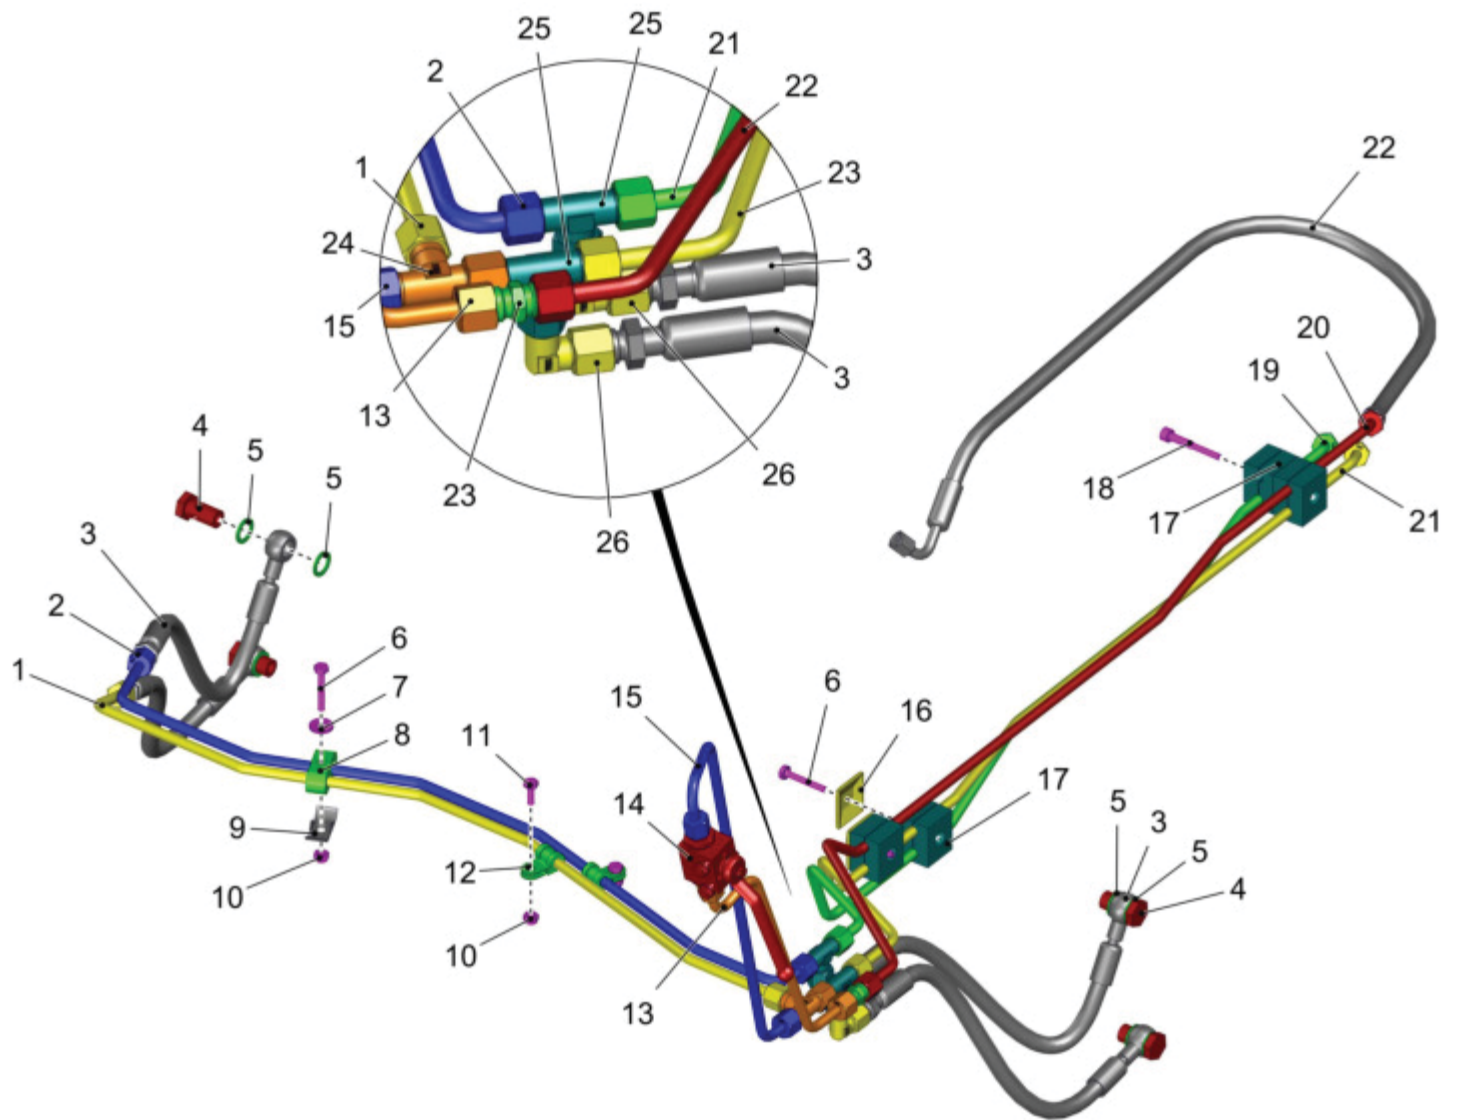

Hydraulics Front of Vehicle

PARTS LIST - HYDRAULICS FRONT OF VEHICLE			
ITEM	PART NO.	QTY	DESCRIPTION
1	03012990	1	HYDRAULIC PIPE
2	03012980	1	HYDRAULIC PIPE
3	01471210	4	HOSE
4	00152310	4	BANJO BOLT
5	01495010	8	SEALING RING
6	00053290	3	HEXAGON SCREW
7	00135120	1	WASHER
8	***	1	SPARE PART ON REQUEST
9	01491870	1	COVER PLATE
10	00051520	3	HEX. NUT
11	00053010	1	HEX.BOLT
12	01112510	2	PIPE CLAMP
13	03013640	1	HYDRAULIC PIPE
14	01093610	1	BALL COCK
15	03013650	1	HYDRAULIC PIPE
16	01143850	2	COVER PLATE
17	01221750	4	PAIR OF CLAMPING
18	01143070	1	SOCKET HEAD SCREW
19	03013010	1	HYDRAULIC PIPE
20	03013000	1	HYDRAULIC PIPE
21	03013020	1	HYDRAULIC PIPE
22	01471080	1	HOSE
23	01473580	1	STRAIGHT SCREW
24	01472100	1	CONNECTION ADJUSTING L-SCREW CONNECTION
25	01013030	2	ADJUSTABLE T-COUPLING
26	01013020	2	ADJUSTMENT ANGLE SCREW CONNECTION